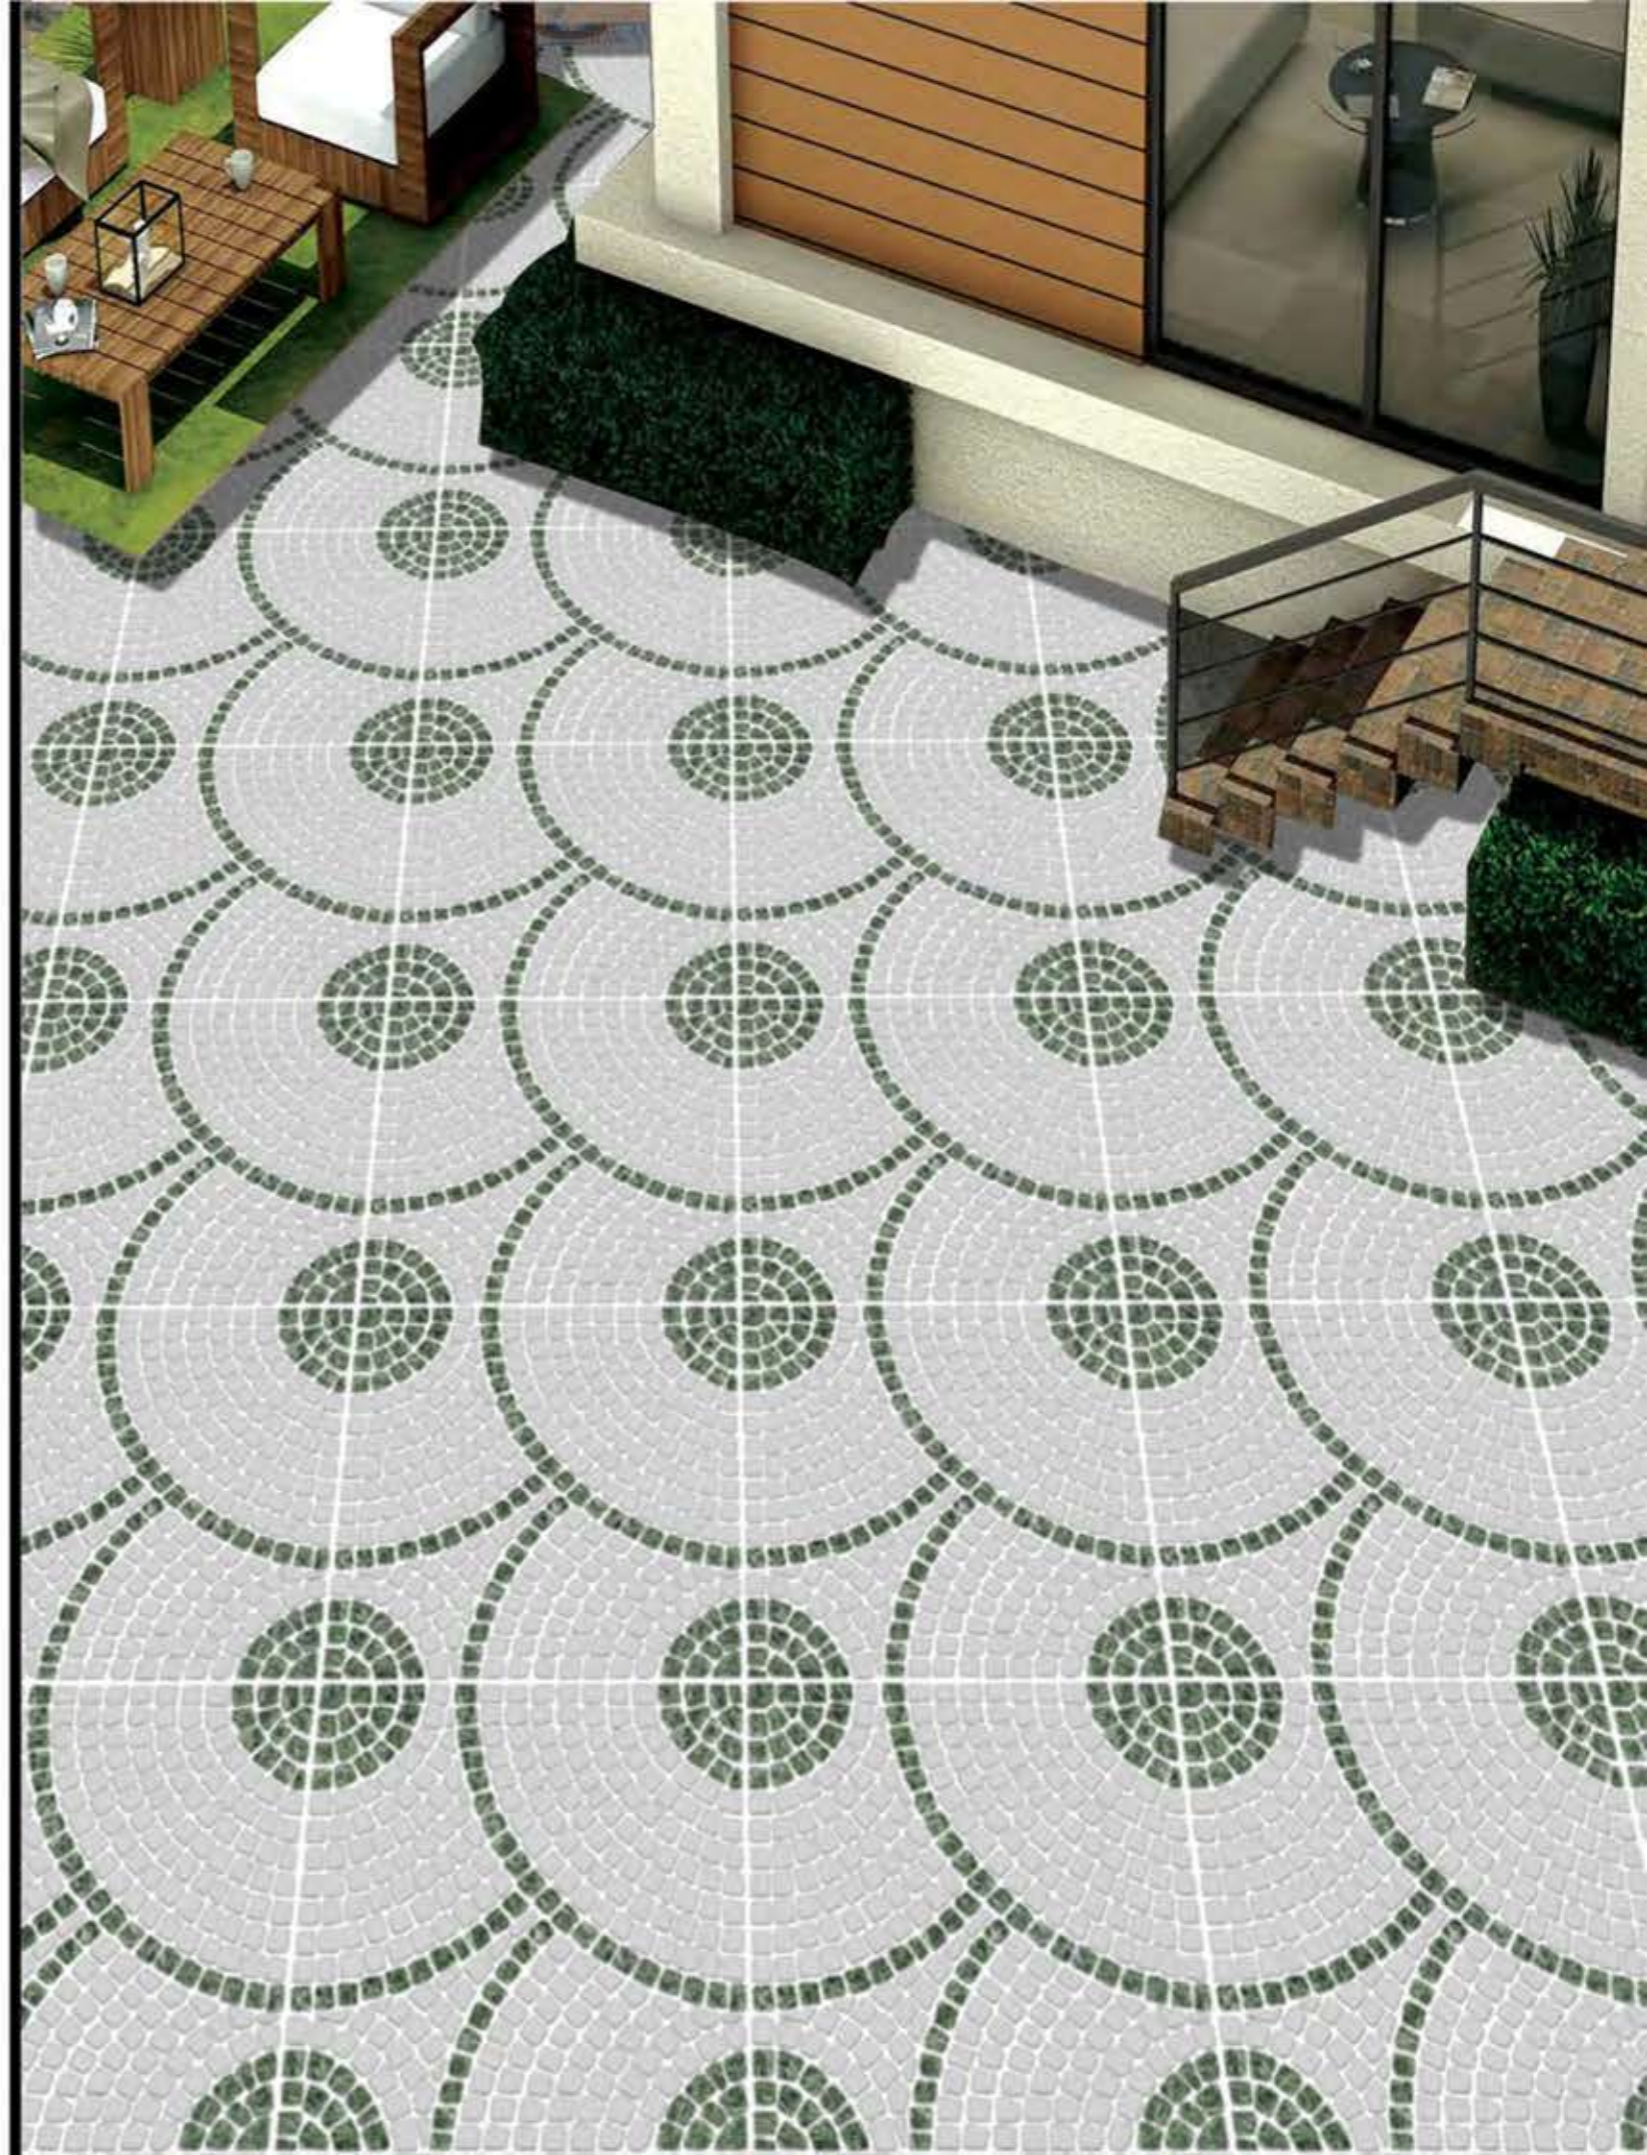

GS_12031 ●

GS_12032 ●