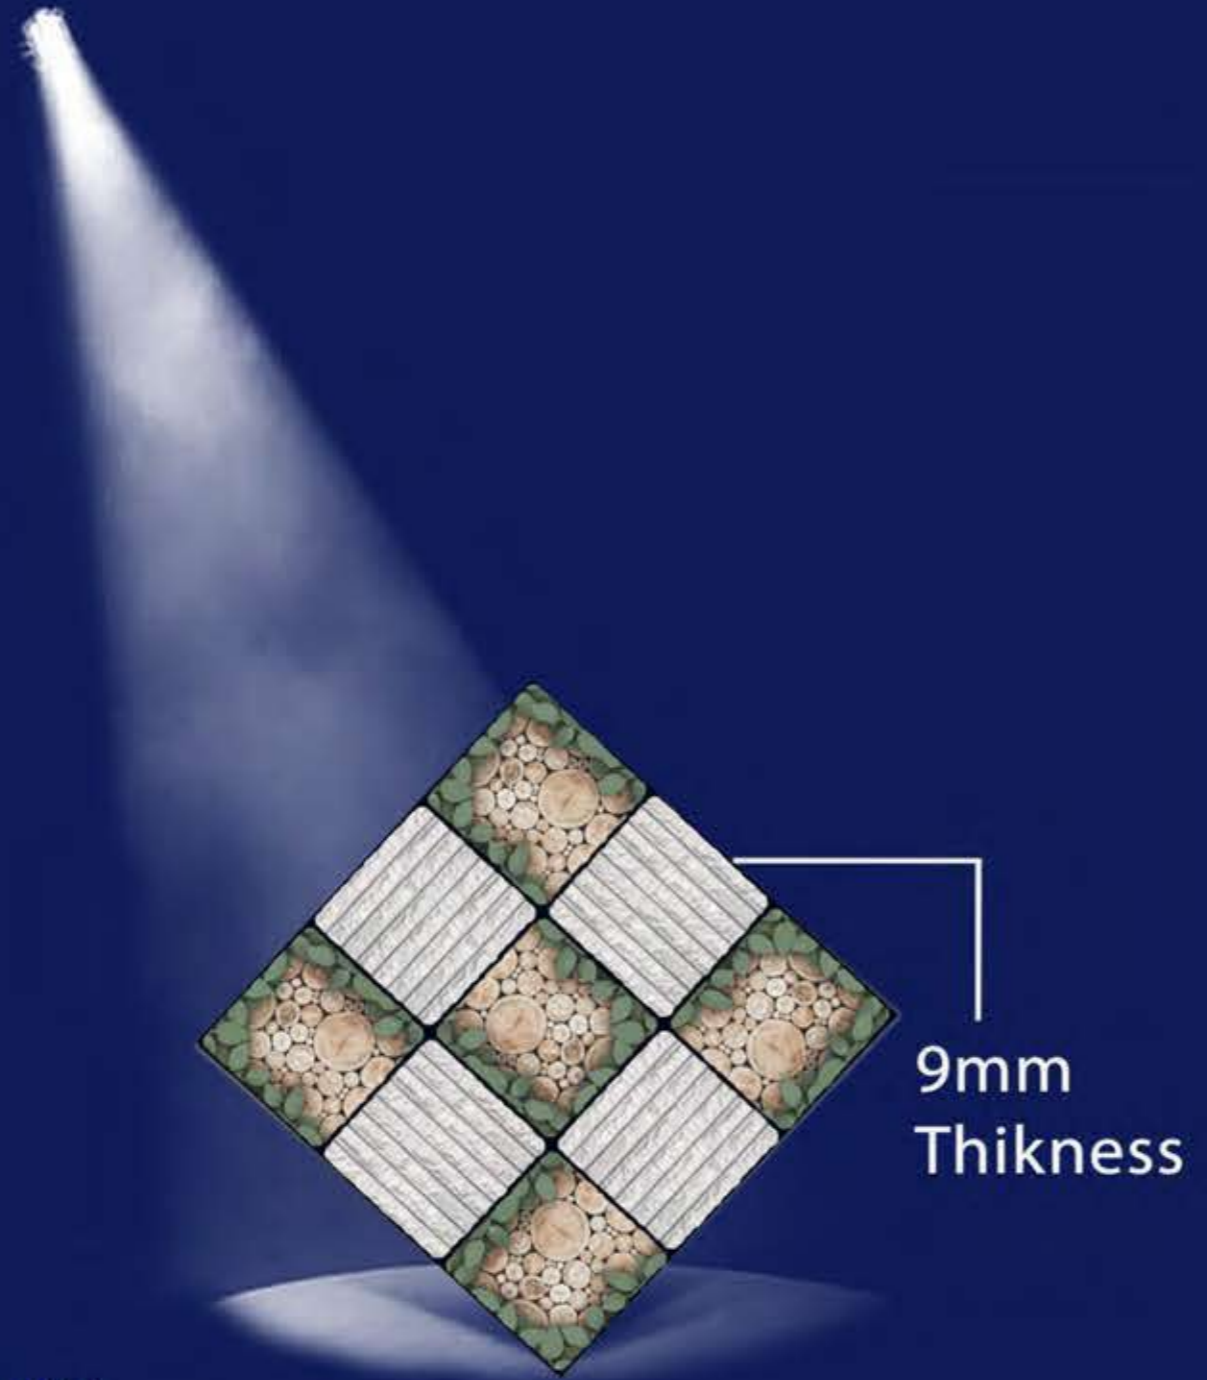

✉ orecaloverseas@gmail.com

✉ Info@orecaloverseas.com

📞 [+91 88497 73194](tel:+918849773194)

🌐 www.orecaloverseas.com

300X300mm
Heavy Duty Parking tiles

9mm
Thickness

GREEN SERIES

- Bring splendor to your home
- Good price, Good Quality