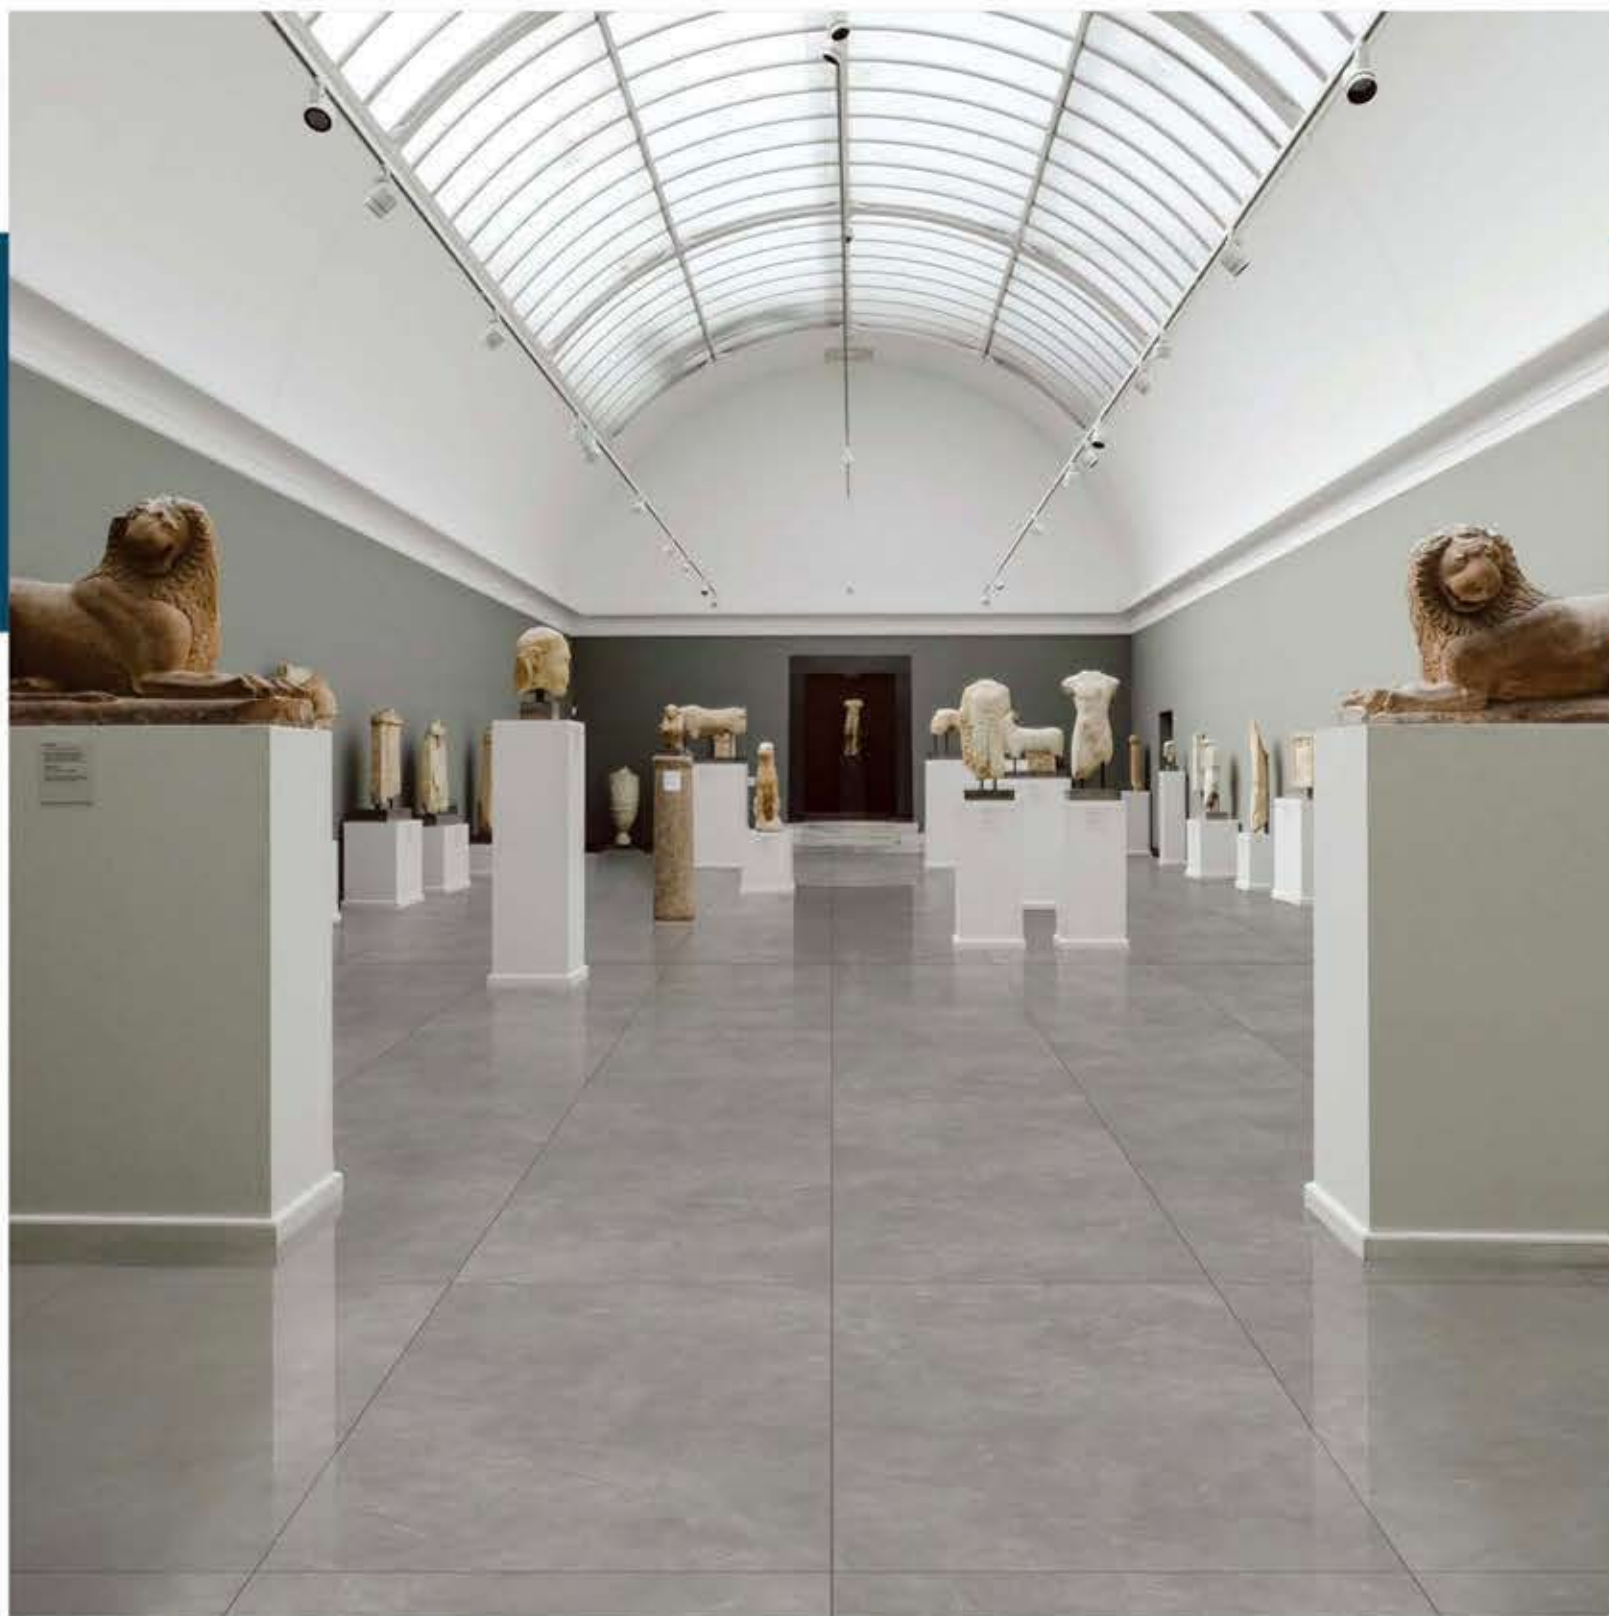

800 X 1600 MM, GLOSSY,

ARMANO BEIGE

800 X 1600 MM, GLOSSY,

ARMANO CREMA

800 X 1600 MM, GLOSSY,

 **ORECAL**
OVERSEAS

ARMANO GREY

800 X 1600 MM, GLOSSY,