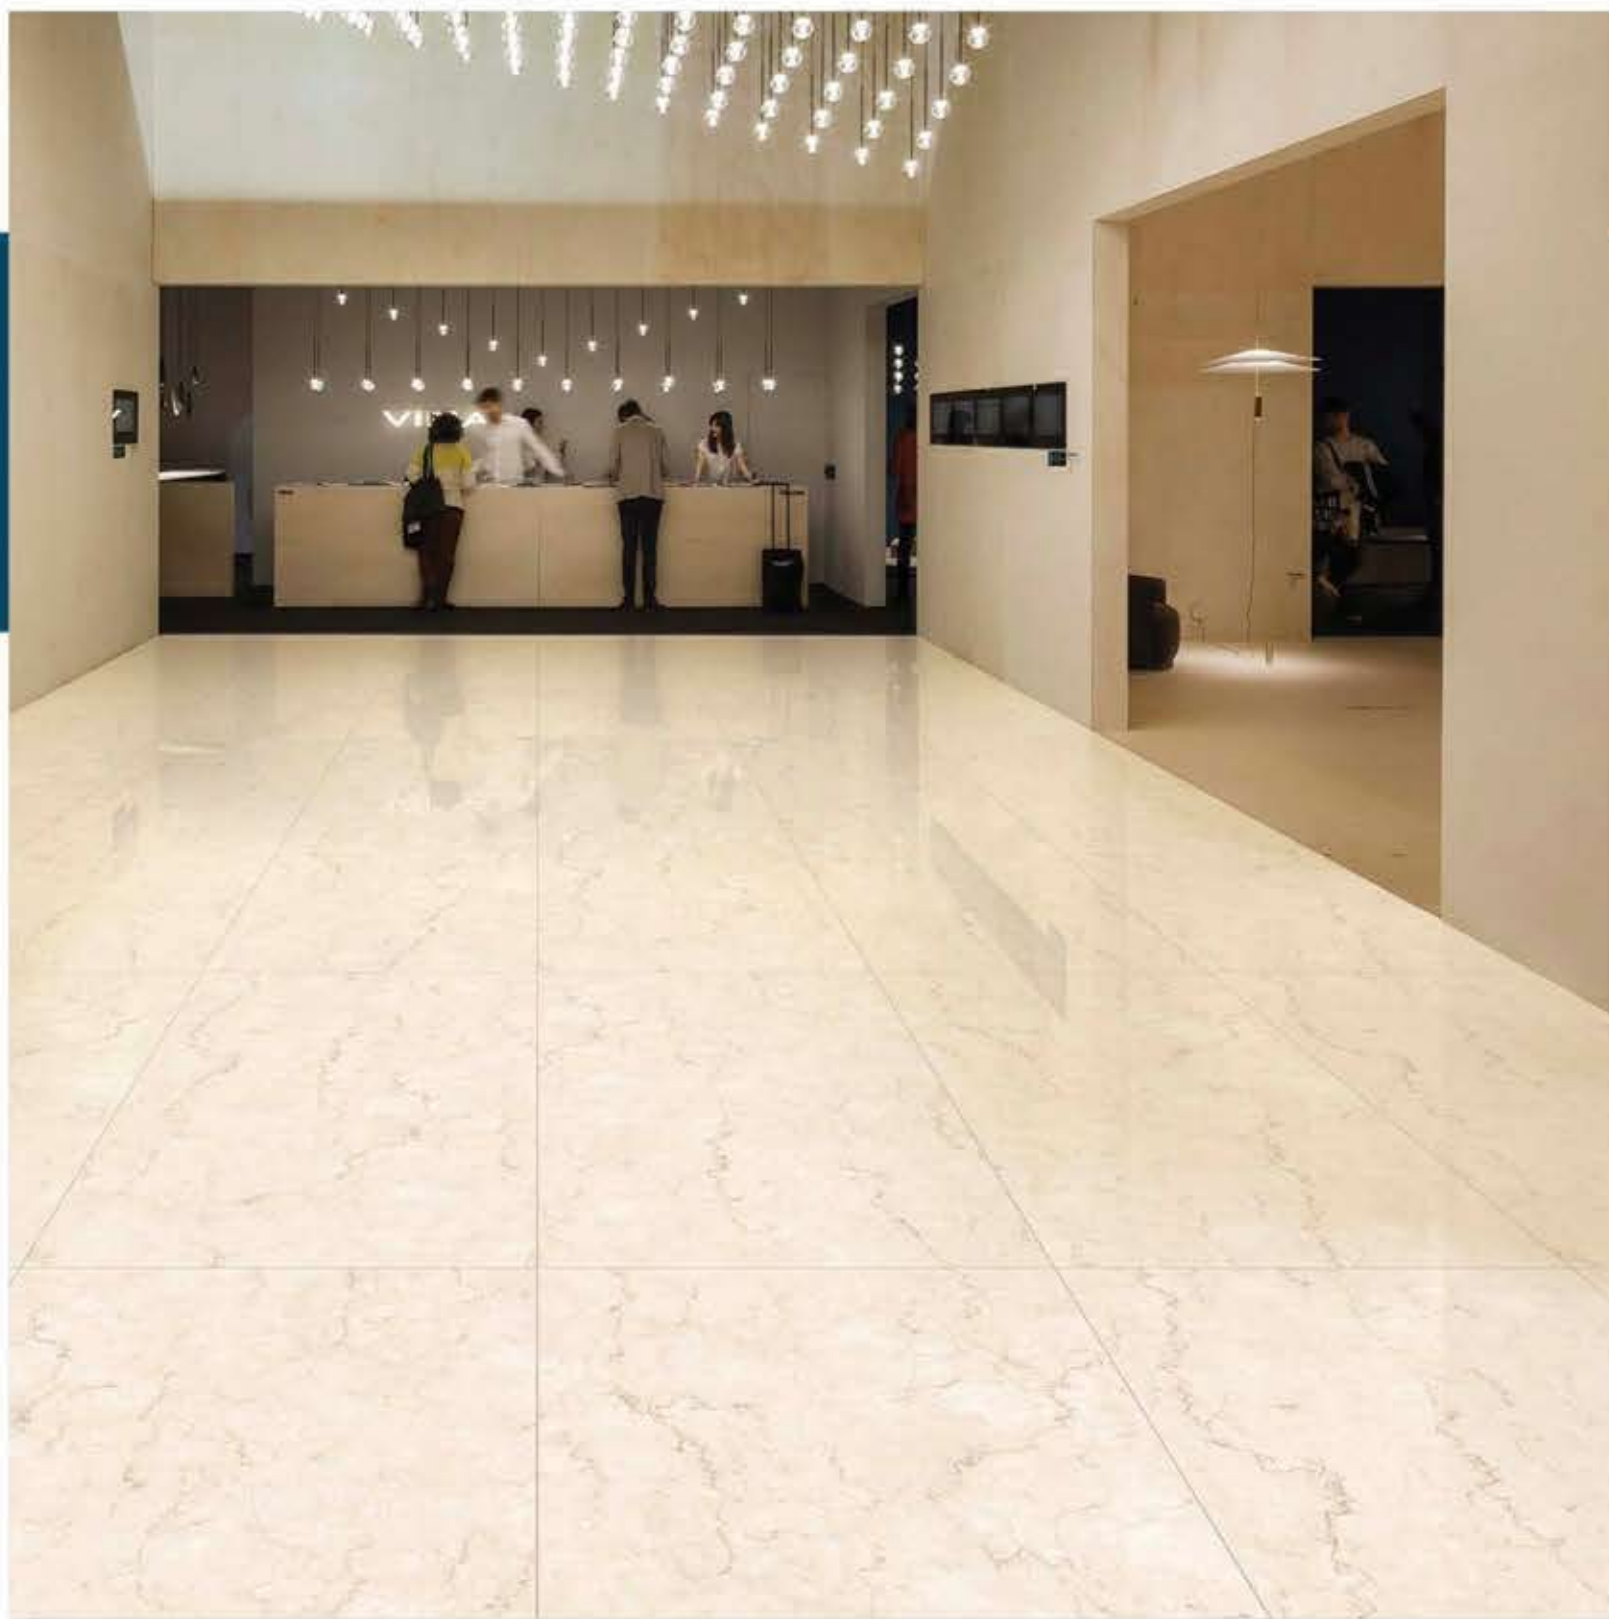

BOTTICCHINO VALENCIA

800 X 1600 MM, GLOSSY,