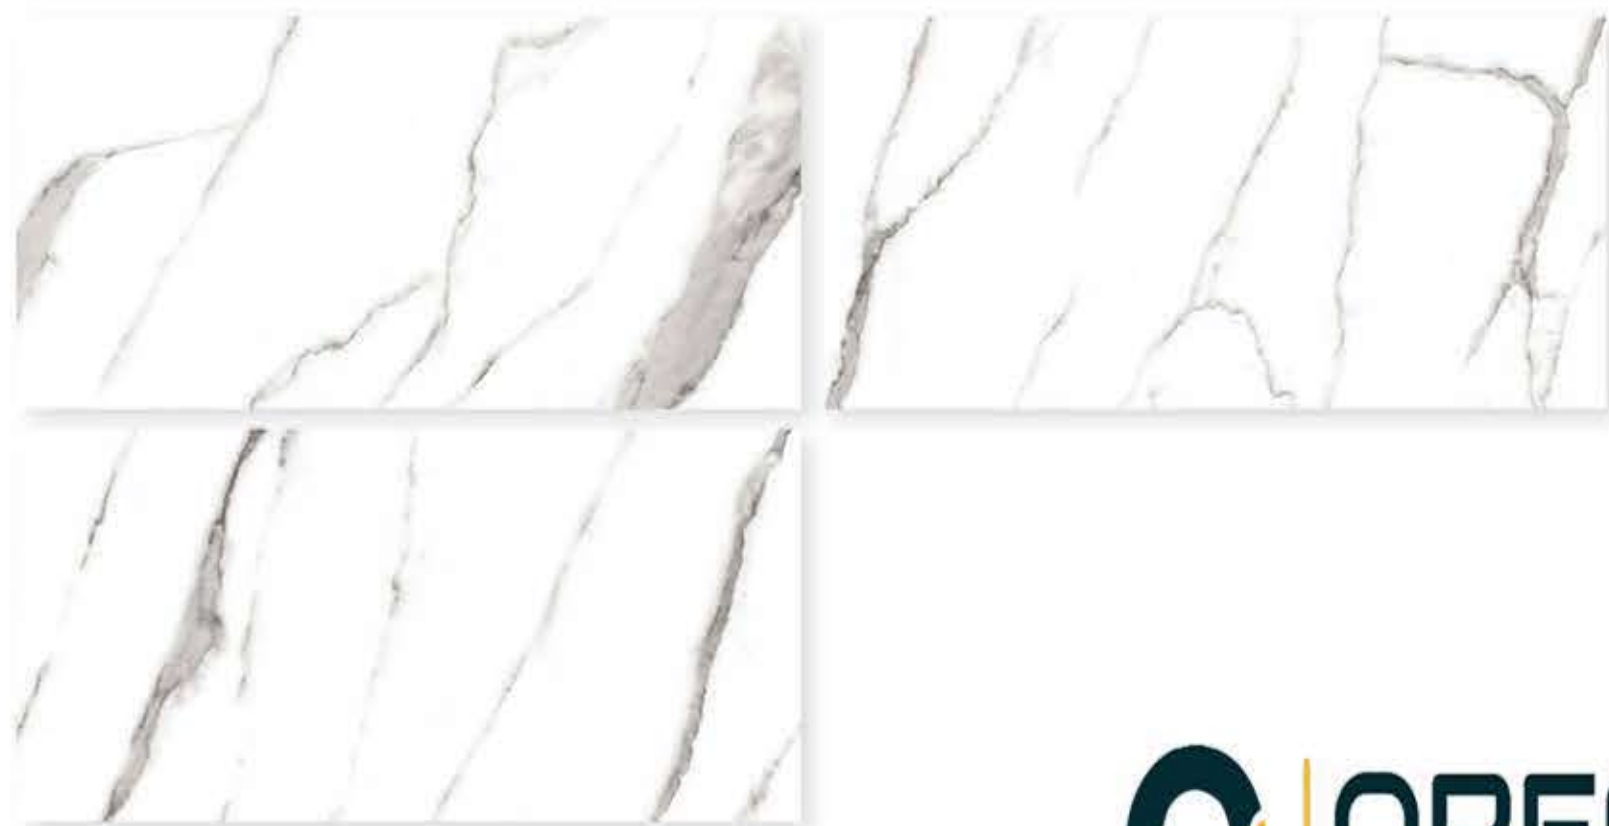

800 X 1600 MM, GLOSSY,

SEGESTA BROWN

800 X 1600 MM, GLOSSY,

SEGESTA WHITE
800 X 1600 MM, GLOSSY,

SILVER ROOT NATURAL

800 X 1600 MM, GLOSSY,

SILVER ROOT PEARL

800 X 1600 MM, GLOSSY,