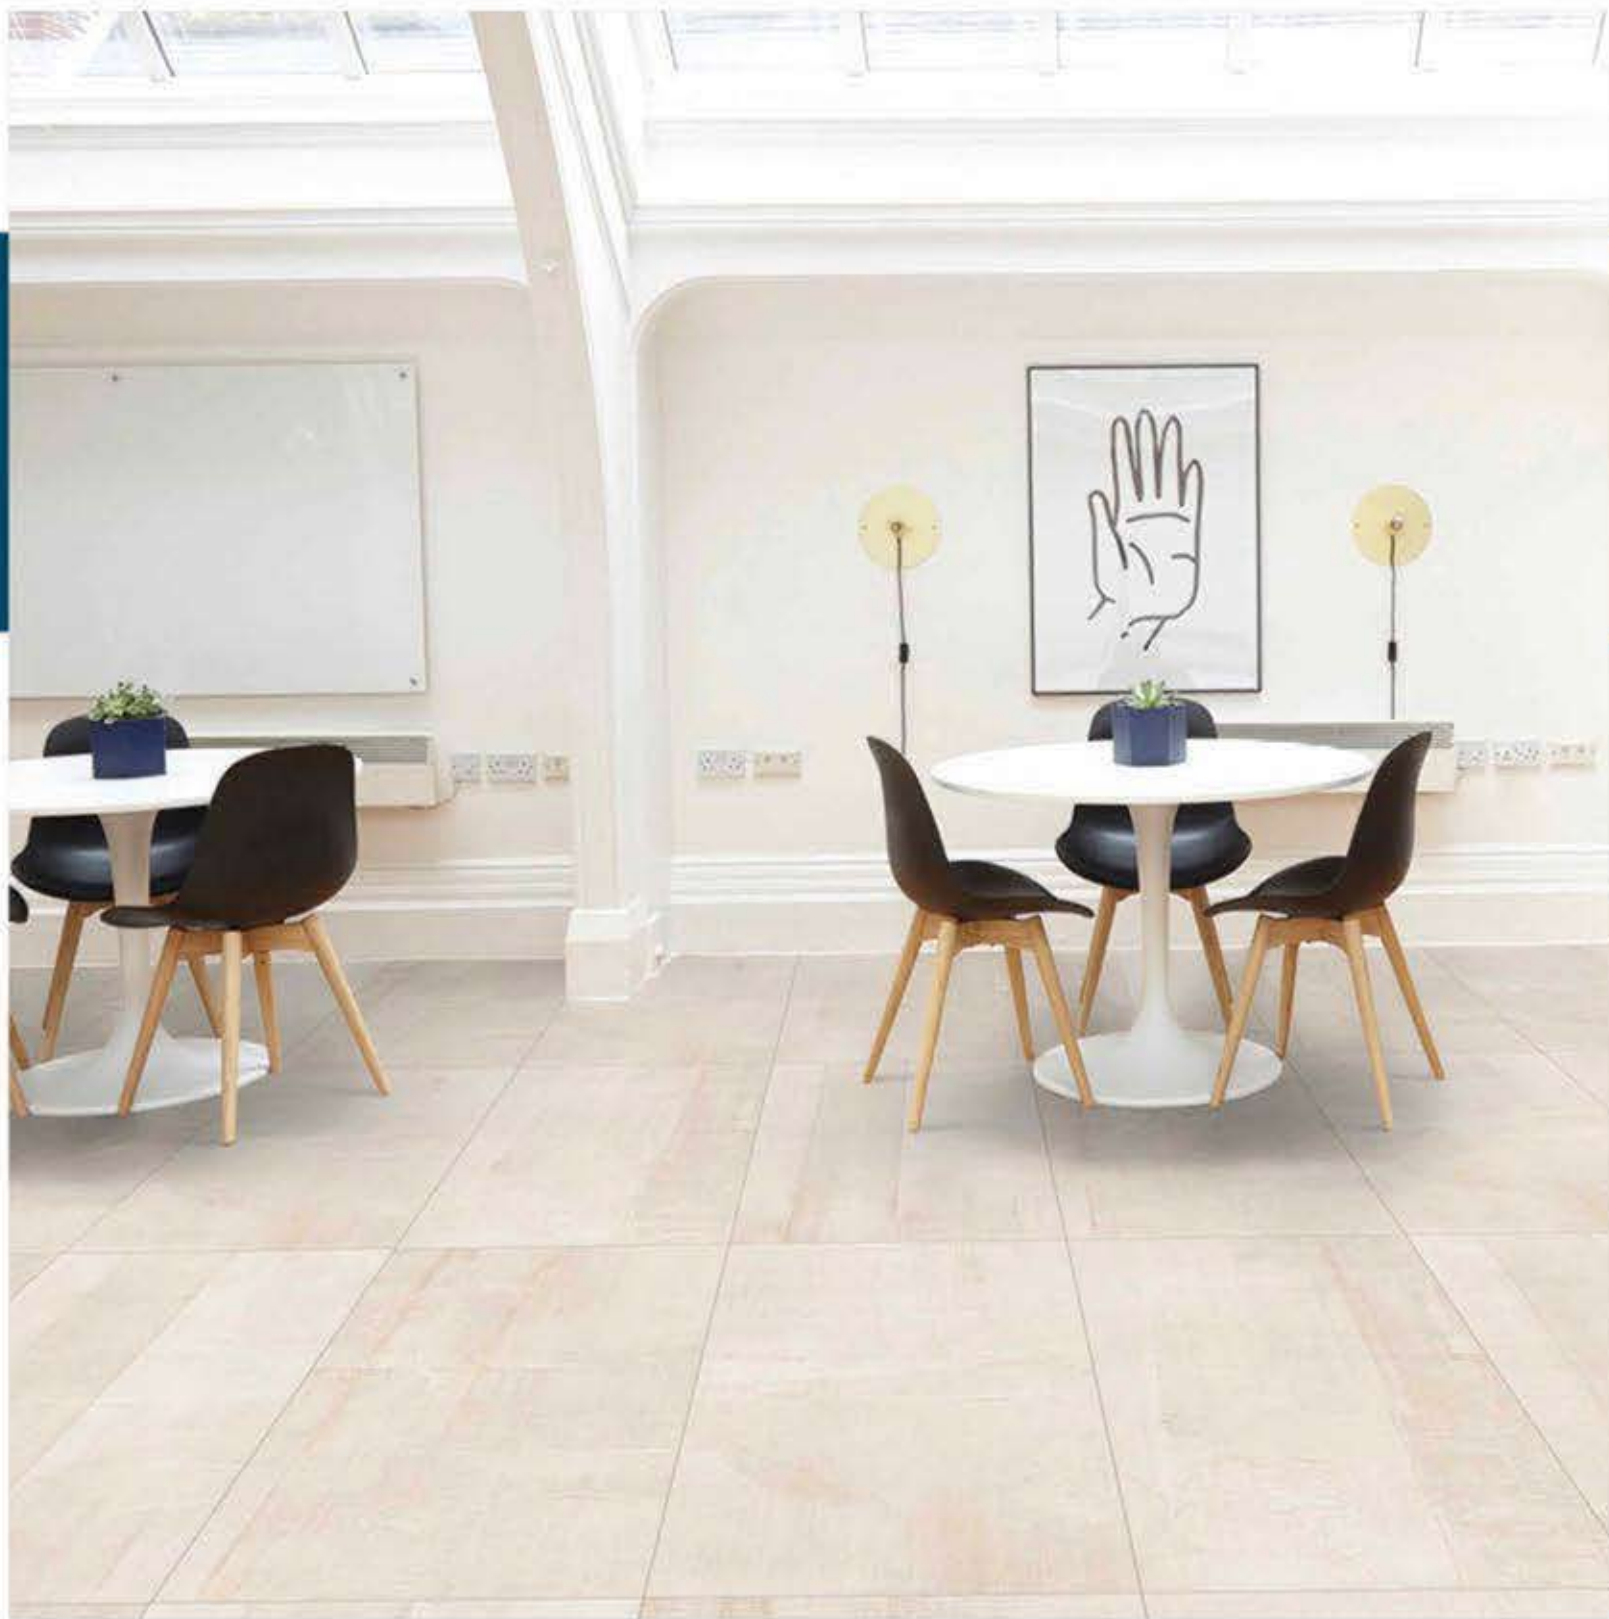

600 X 1200 MM, RUSTIC,

CAMELOT GRIS
600 X 1200 MM, RUSTIC,

CAMELOT MINT

600 X 1200 MM, RUSTIC,

DESERT WOOD CHOCO

600 X 1200 MM, RUSTIC,

DESERT WOOD CREMA

600 X 1200 MM, RUSTIC,