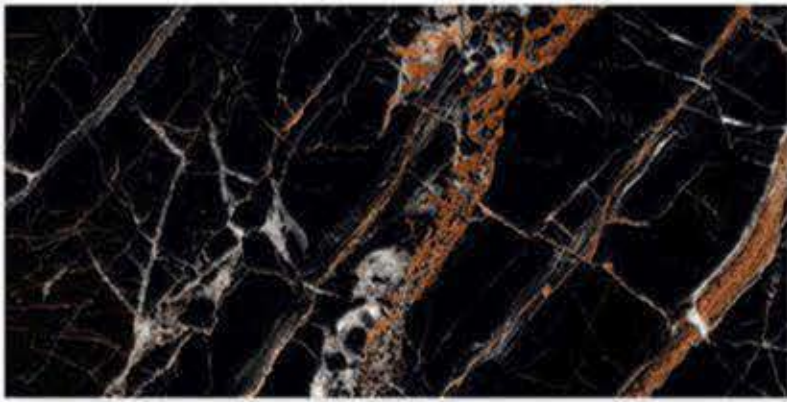

600 X 1200 MM, HIGH GLOSS,

ROCKSTONS BLUE

600 X 1200 MM , HIGH GLOSS ,

ROCKSTONS NATURAL

600 X 1200 MM, HIGH GLOSS,

ROMANO BLACK
600 X 1200 MM , HIGH GLOSS ,

ROSETONE

600 X 1200 MM, HIGH GLOSS,