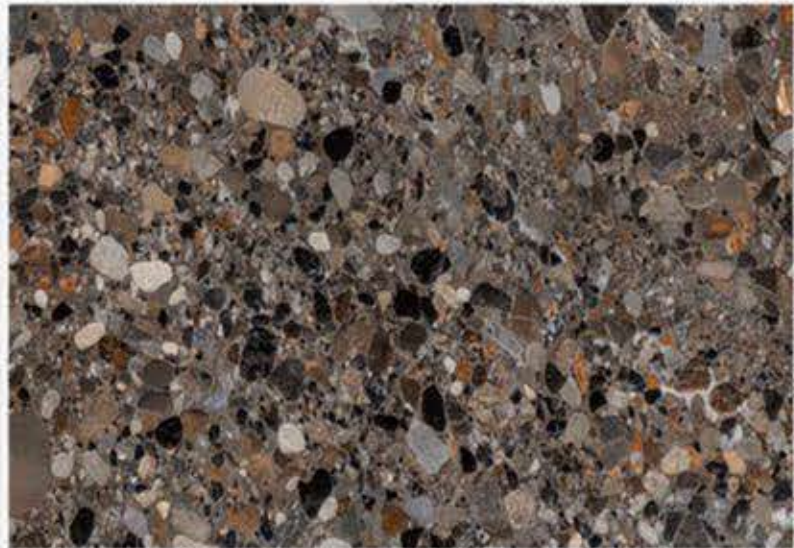

600 X 1200 MM, HIGH GLOSS,

ROCKSTONS BLUE

600 X 1200 MM , HIGH GLOSS ,

ROCKSTONS NATURAL

600 X 1200 MM, HIGH GLOSS,

ROMANO BLACK
600 X 1200 MM , HIGH GLOSS ,

ROSETONE

600 X 1200 MM, HIGH GLOSS,