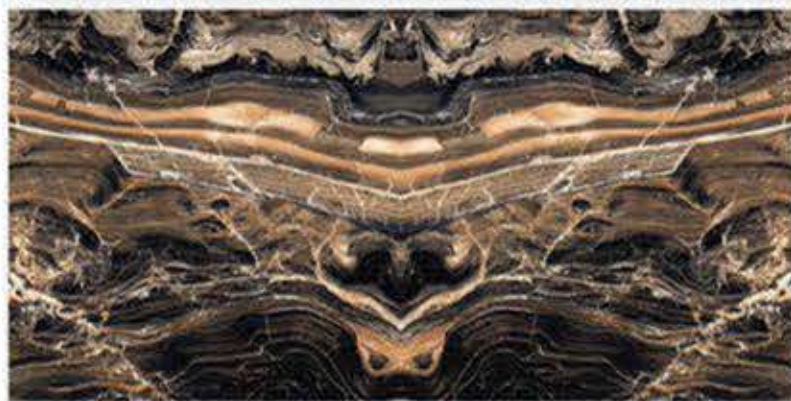

WILLIAMS GOLD

600 X 1200 MM , HIGH GLOSS ,