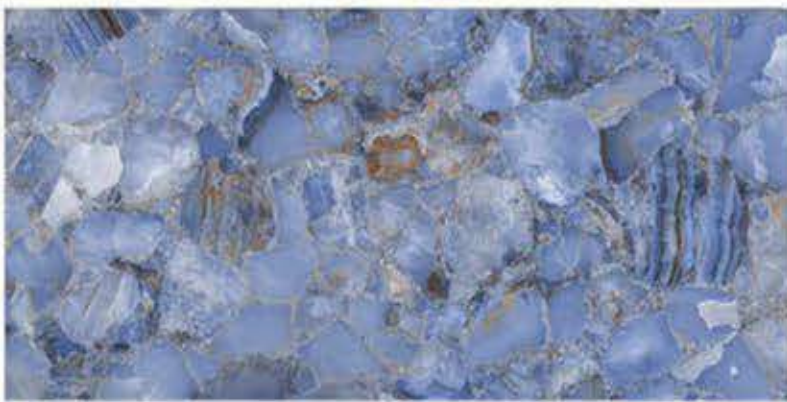

BLOSTER BLACK

600 X 1200 MM, HIGH GLOSS,

BLOSTER BLUE

600 X 1200 MM , HIGH GLOSS ,

BLUE FLURRY

600 X 1200 MM, HIGH GLOSS,

BLUE QUARTZ

600 X 1200 MM, HIGH GLOSS,