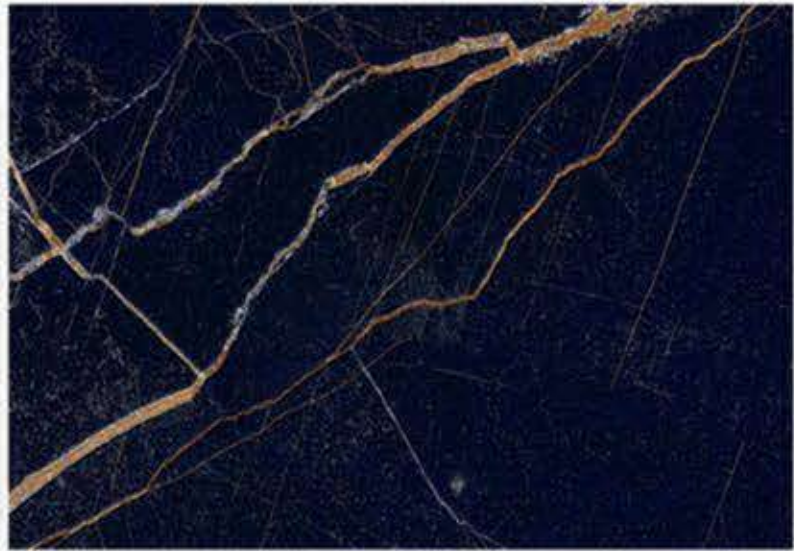

600 X 1200 MM, HIGH GLOSS,

MOZECO BLACK

600 X 1200 MM , HIGH GLOSS ,

NERO MARQUINA

600 X 1200 MM, HIGH GLOSS,

NOR BLACK

600 X 1200 MM, HIGH GLOSS,

NOR BLUE