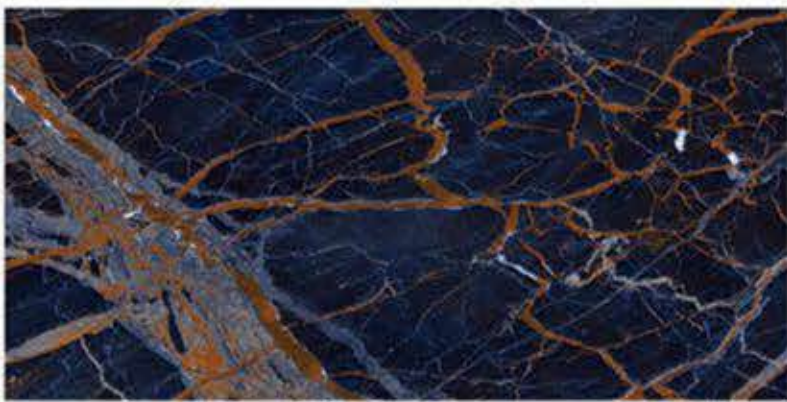

BLOSTER BLUE

600 X 1200 MM , HIGH GLOSS ,