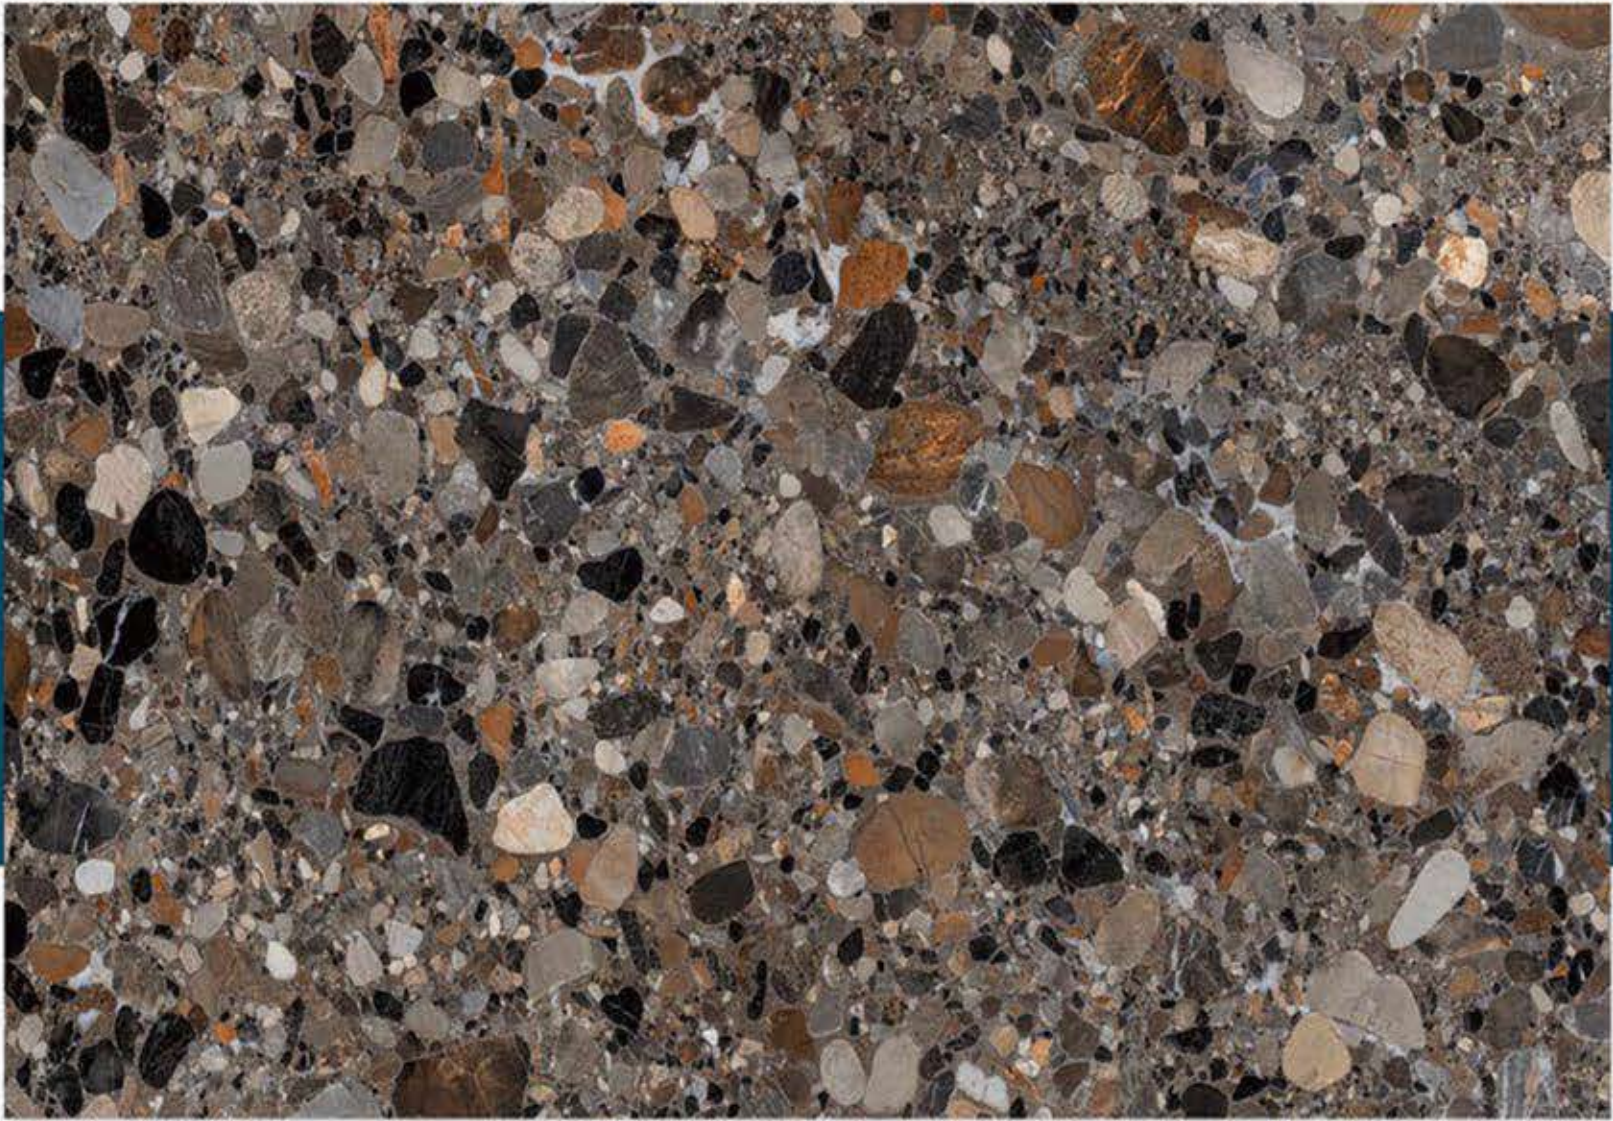

600 X 1200 MM, HIGH GLOSS,

ROCKSTONS BLUE

600 X 1200 MM , HIGH GLOSS ,

ROCKSTONS NATURAL

600 X 1200 MM, HIGH GLOSS,

ROMANO BLACK
600 X 1200 MM , HIGH GLOSS ,

ROSETONE

600 X 1200 MM, HIGH GLOSS,