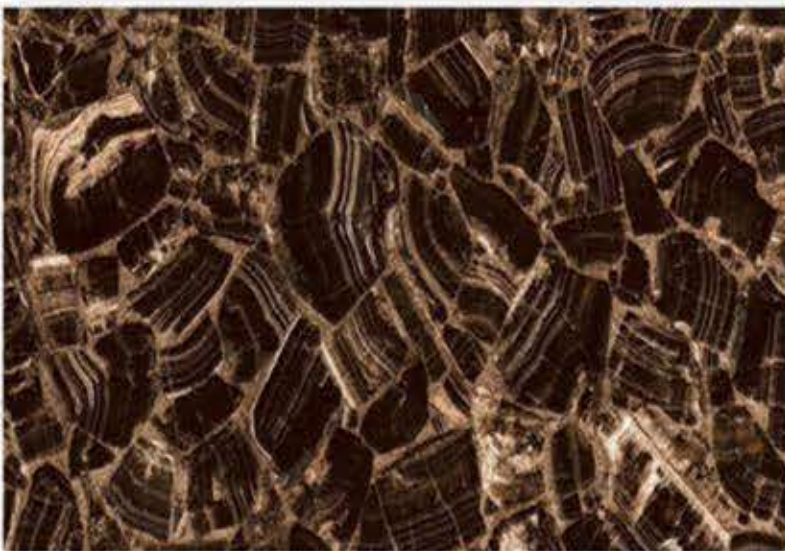

ROYAL ARMANI VERDE

600 X 1200 MM, HIGH GLOSS,

ROYAL ARMANI BROWN

600 X 1200 MM , HIGH GLOSS ,

ROZA GOLD

600 X 1200 MM, HIGH GLOSS,

STONELA

600 X 1200 MM , HIGH GLOSS ,