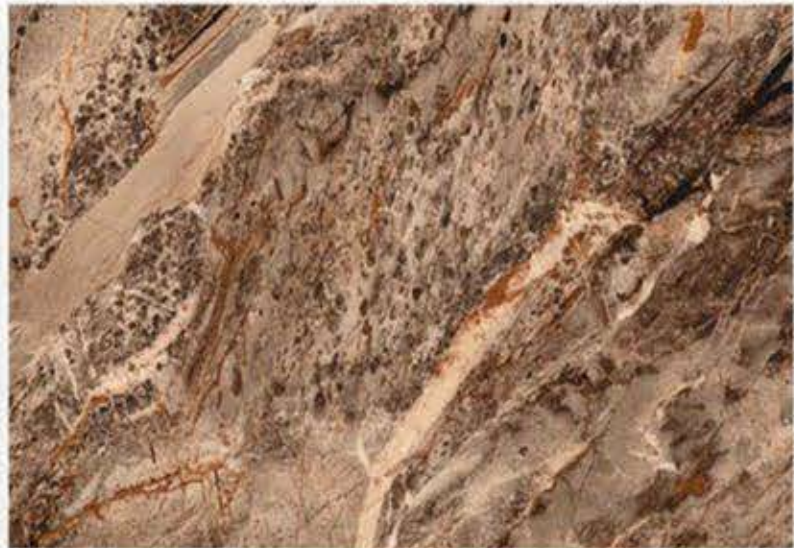

JORDAN NERO

600 X 1200 MM, HIGH GLOSS,

LENTRA BLACK

600 X 1200 MM , HIGH GLOSS ,

LENTRA RUST

600 X 1200 MM, HIGH GLOSS,

LEXA BROWN

600 X 1200 MM , HIGH GLOSS ,