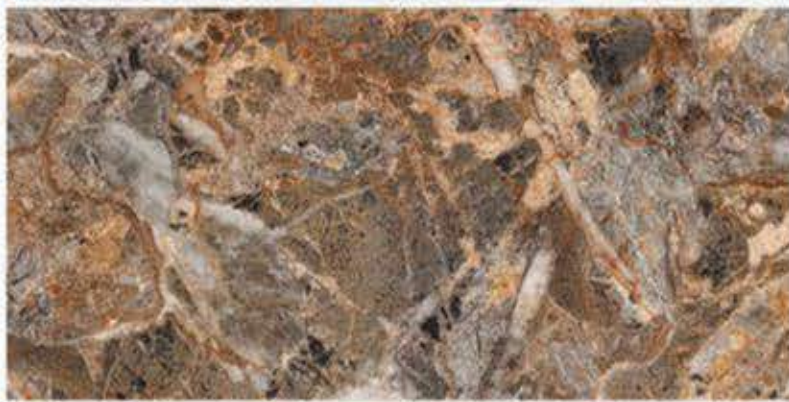

ROYAL ARMANI VERDE

600 X 1200 MM, HIGH GLOSS,

ROYAL ARMANI BROWN

600 X 1200 MM , HIGH GLOSS ,

ROZA GOLD

600 X 1200 MM, HIGH GLOSS,

STONELA

600 X 1200 MM , HIGH GLOSS ,