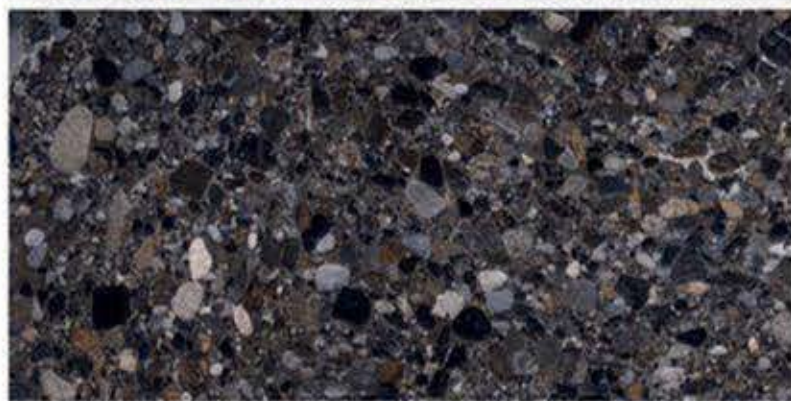

600 X 1200 MM, HIGH GLOSS,

ROCKSTONS BLUE

600 X 1200 MM , HIGH GLOSS ,

ROCKSTONS NATURAL

600 X 1200 MM, HIGH GLOSS,

ROMANO BLACK
600 X 1200 MM , HIGH GLOSS ,

ROSETONE

600 X 1200 MM, HIGH GLOSS,