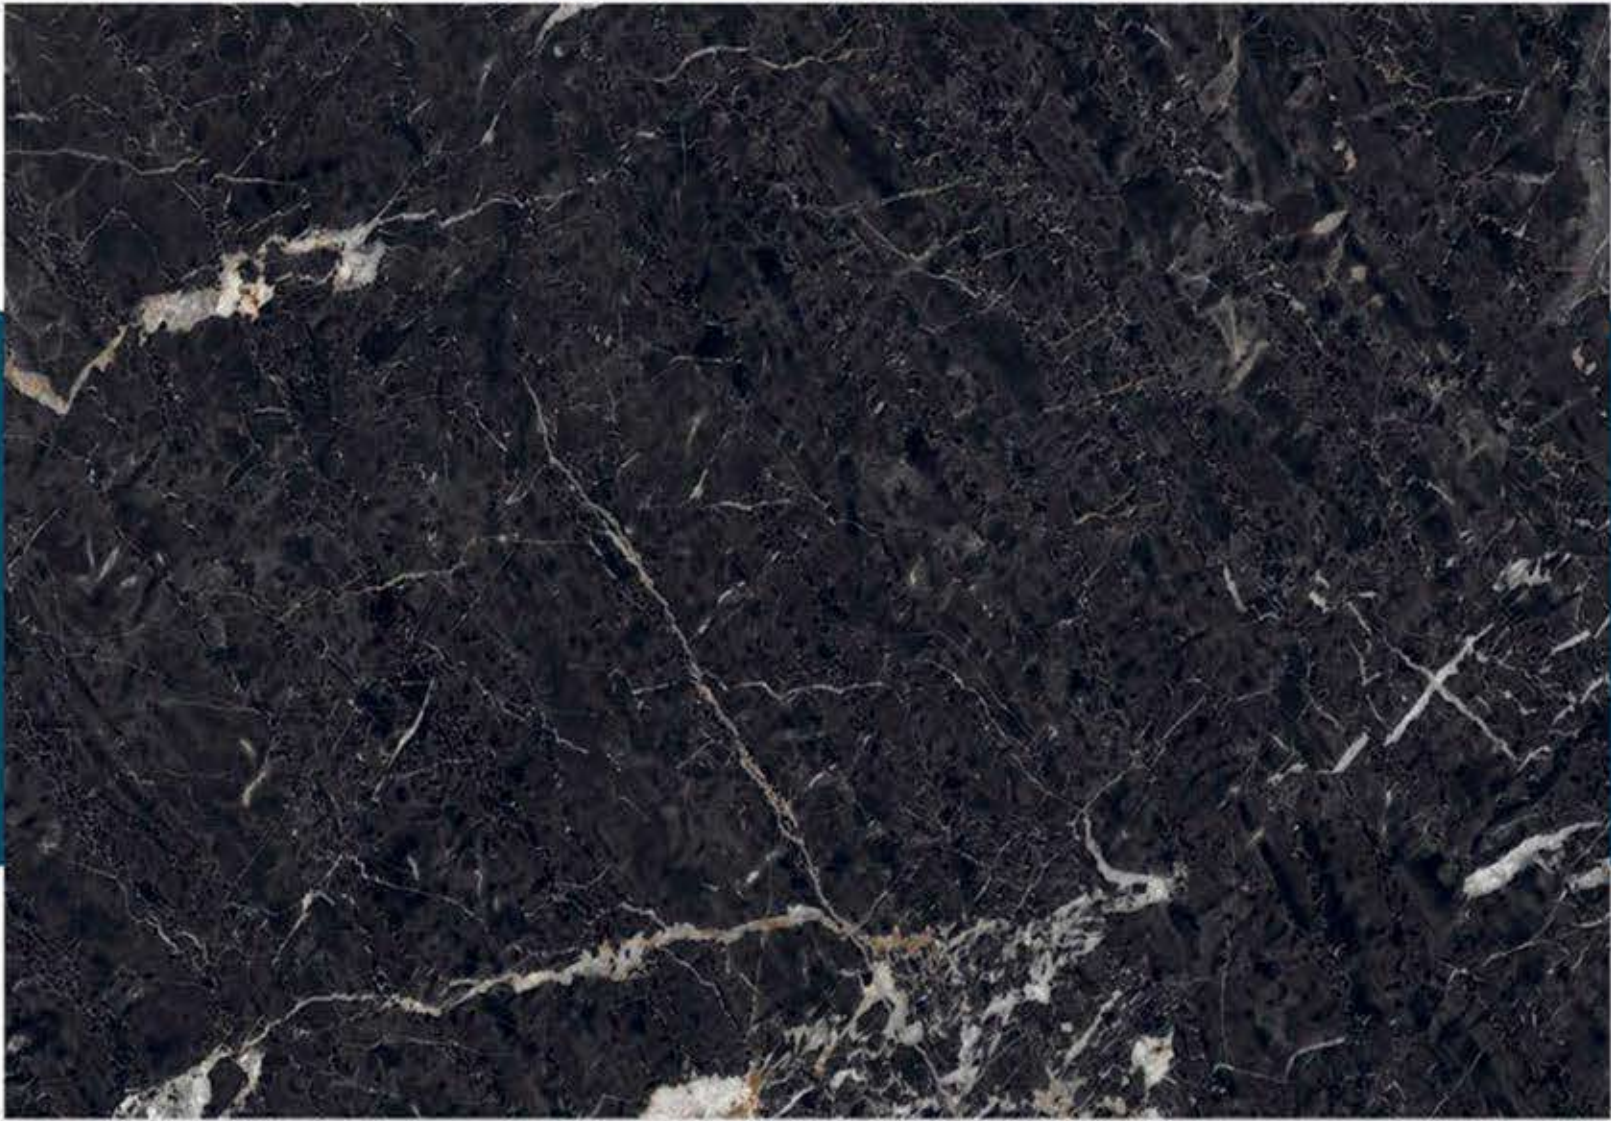

SWISS GOLD

600 X 1200 MM, HIGH GLOSS,

SYLVIA BROWN

600 X 1200 MM , HIGH GLOSS ,

TAURAS BLACK

600 X 1200 MM, HIGH GLOSS,

UNIK BLUE

600 X 1200 MM, HIGH GLOSS,