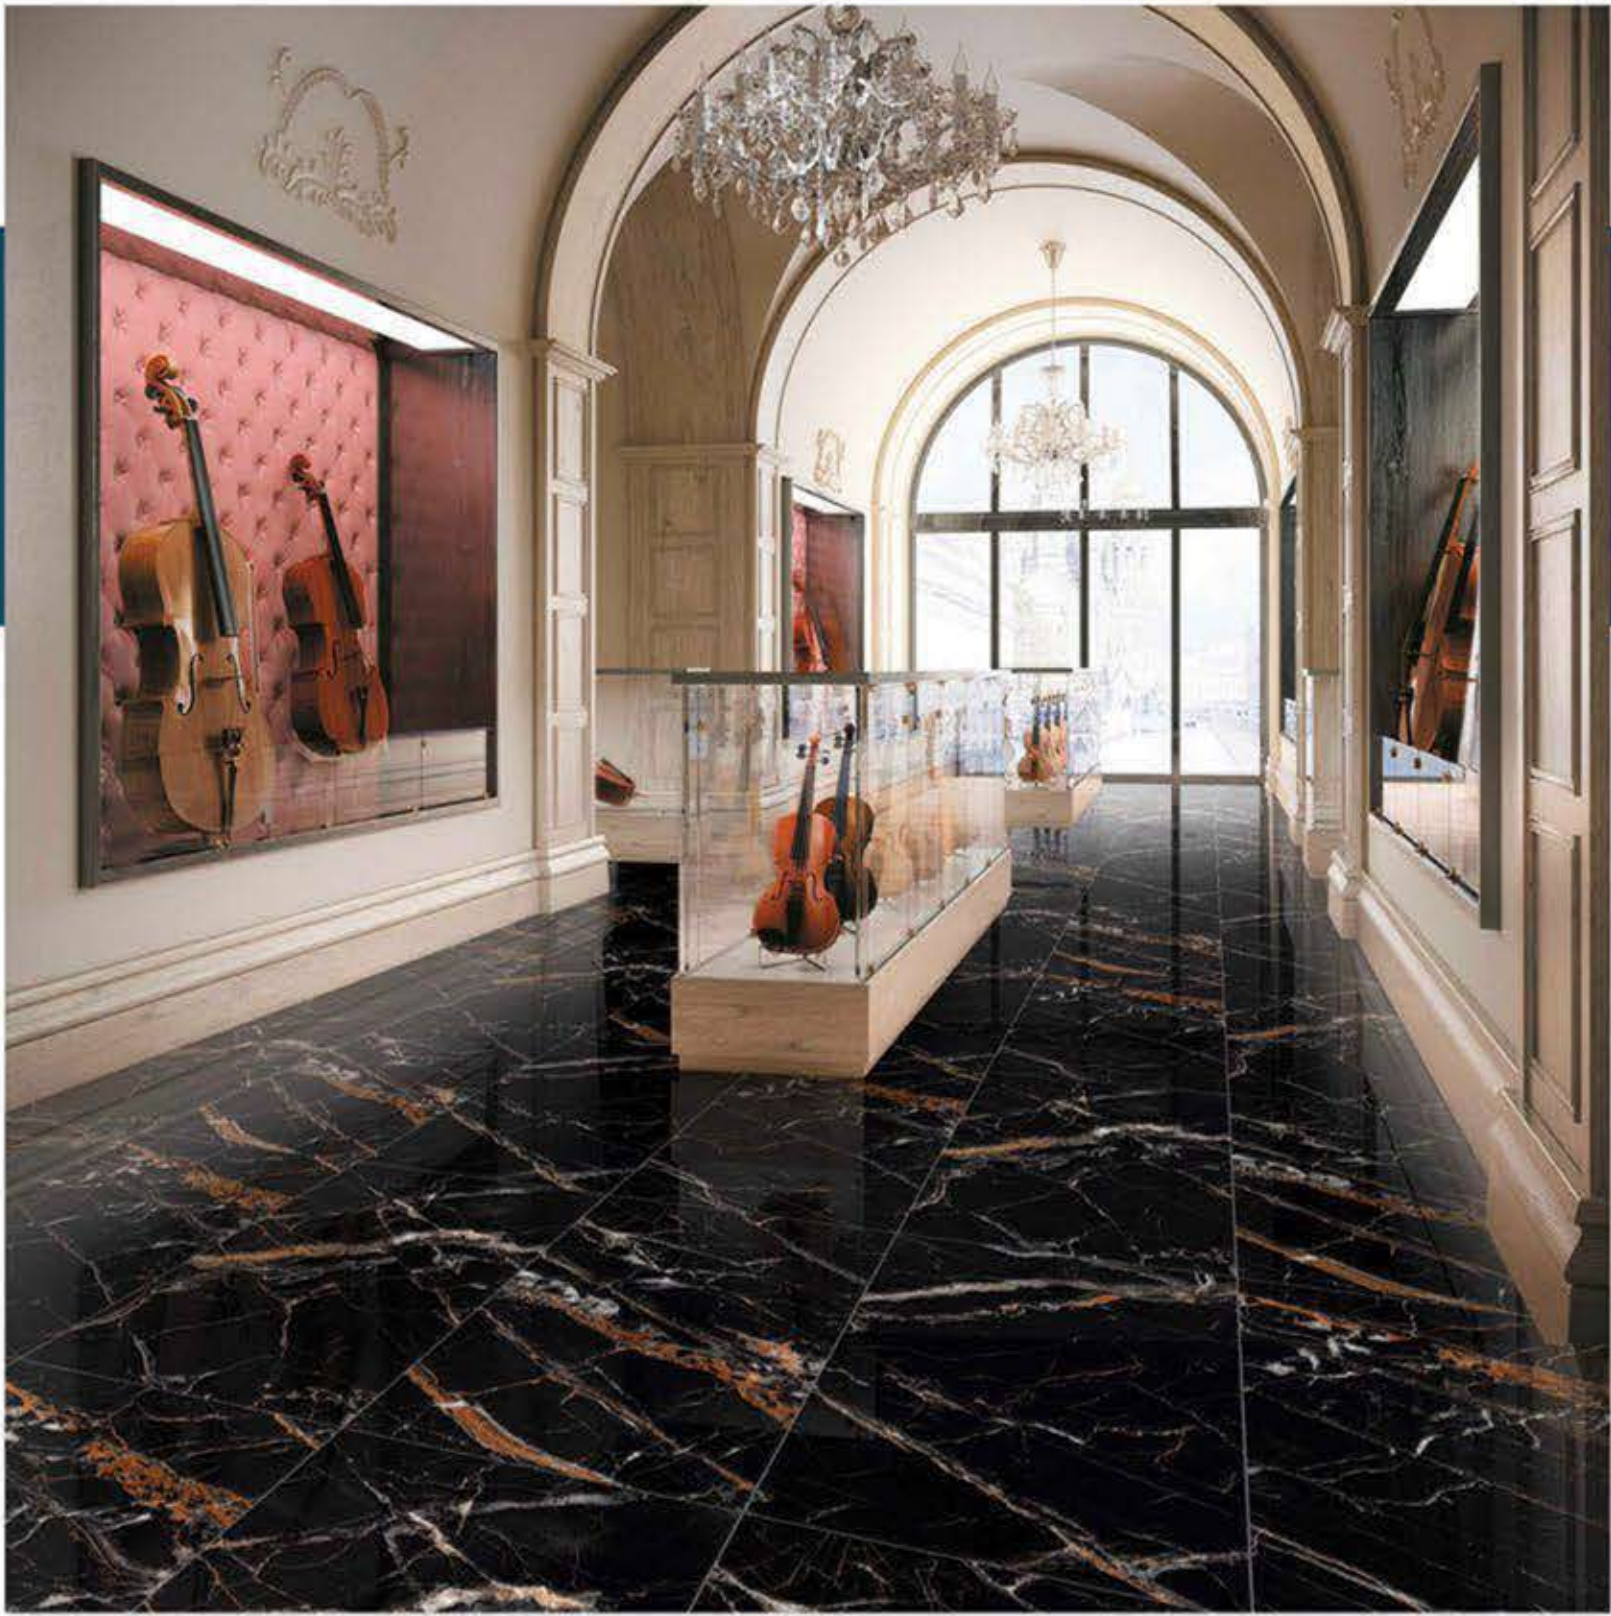

600 X 1200 MM, HIGH GLOSS,

ROCKSTONS BLUE

600 X 1200 MM , HIGH GLOSS ,

ROCKSTONS NATURAL

600 X 1200 MM, HIGH GLOSS,

ROMANO BLACK
600 X 1200 MM , HIGH GLOSS ,

ROSETONE

600 X 1200 MM, HIGH GLOSS,

ROYAL ARMANI VERDE

600 X 1200 MM, HIGH GLOSS,

ROYAL ARMANI BROWN

600 X 1200 MM , HIGH GLOSS ,

ROZA GOLD

600 X 1200 MM, HIGH GLOSS,

STONELA

600 X 1200 MM , HIGH GLOSS ,