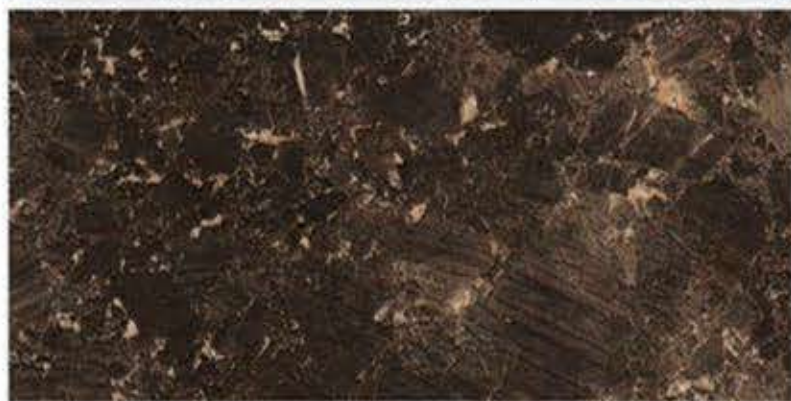

DORATO BROWN

600 X 1200 MM , HIGH GLOSS ,