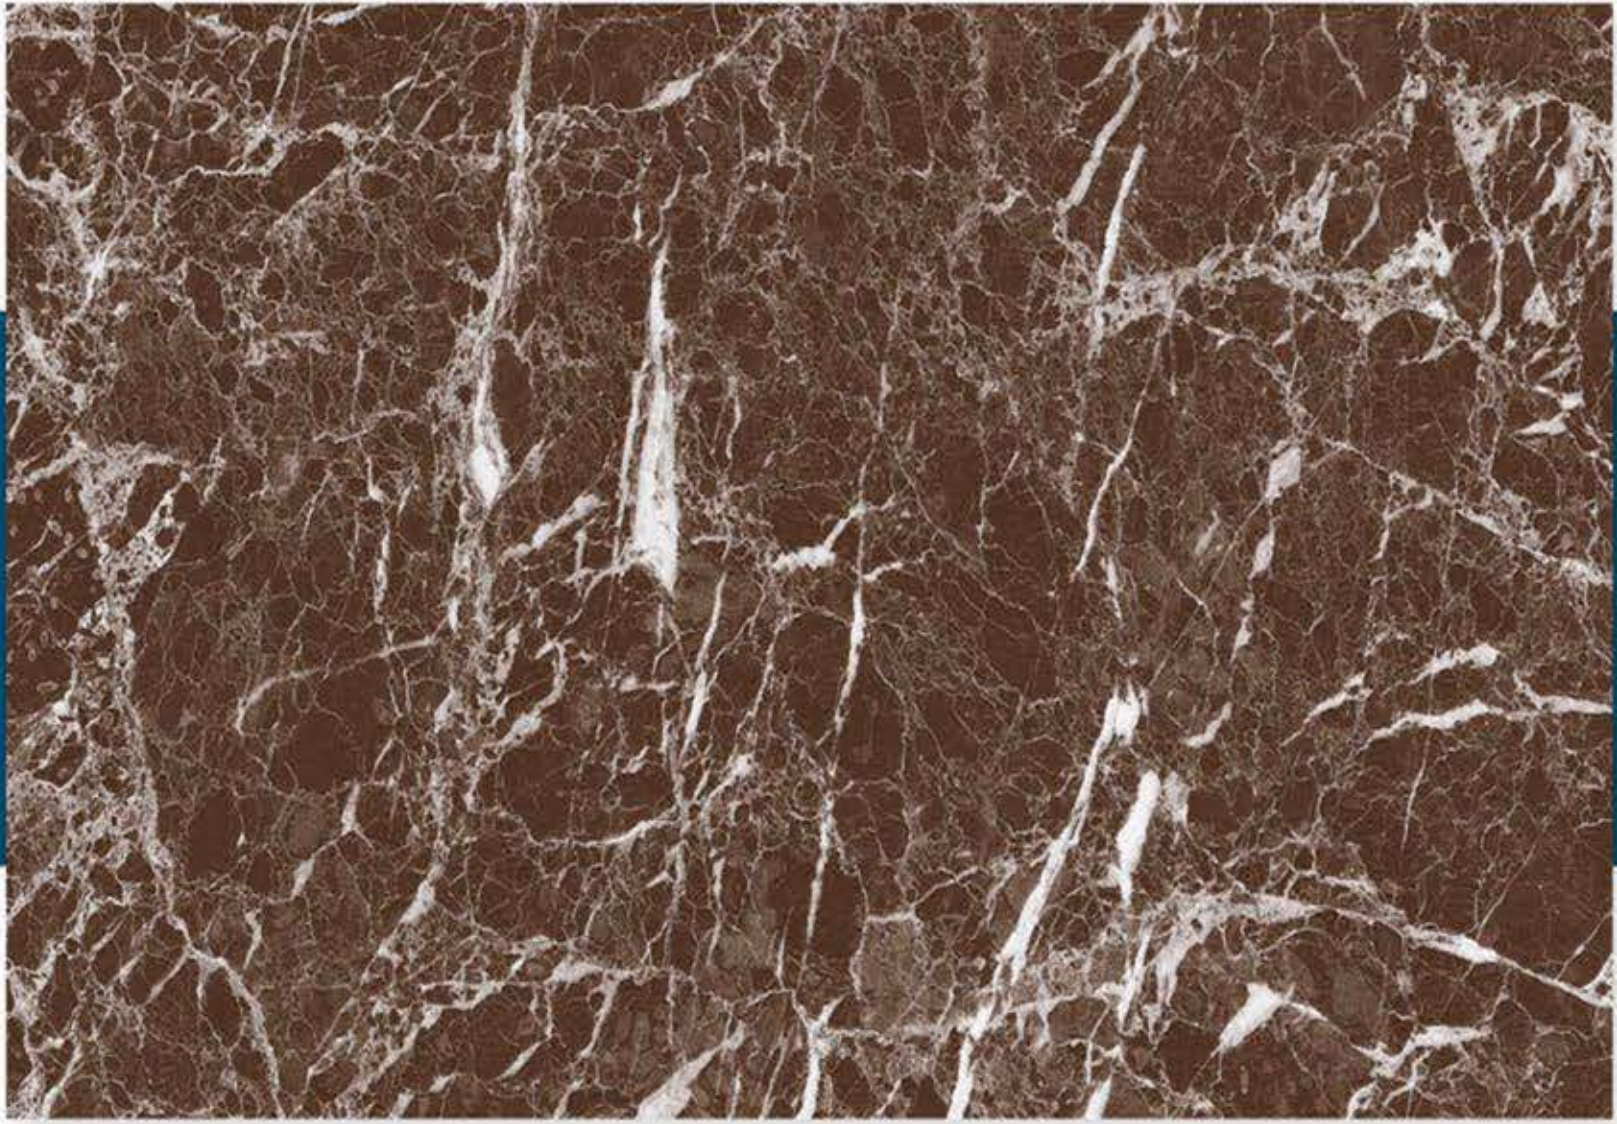

SWISS GOLD

600 X 1200 MM, HIGH GLOSS,

SYLVIA BROWN

600 X 1200 MM , HIGH GLOSS ,

TAURAS BLACK

600 X 1200 MM, HIGH GLOSS,

UNIK BLUE

600 X 1200 MM, HIGH GLOSS,