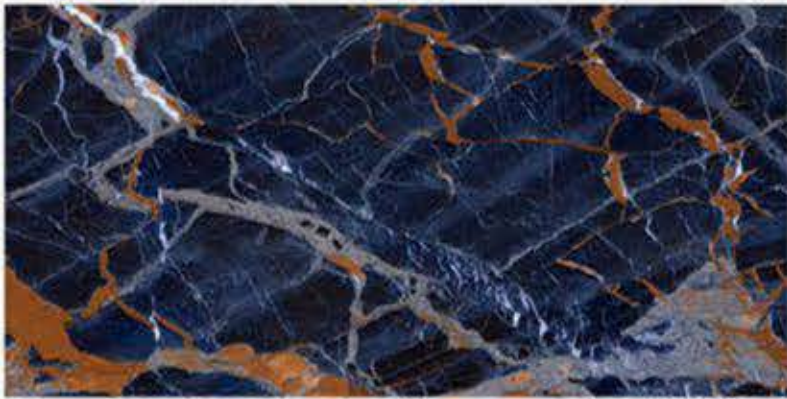

BLOSTER BLUE

600 X 1200 MM , HIGH GLOSS ,