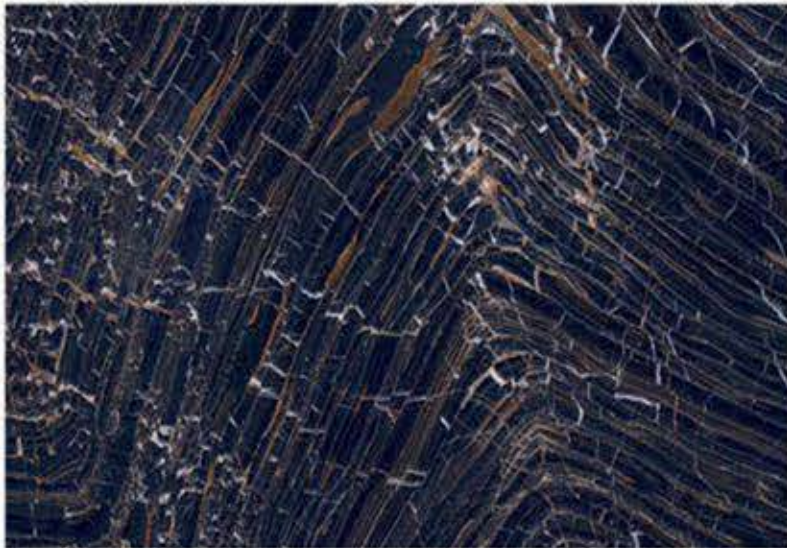

ARCAN BROWN

600 X 1200 MM , HIGH GLOSS ,

ASIE FULL LAP

600 X 1200 MM, HIGH GLOSS,

BARCELONA BLUE

600 X 1200 MM, HIGH GLOSS,

BARCELONA BROWN

600 X 1200 MM , HIGH GLOSS ,