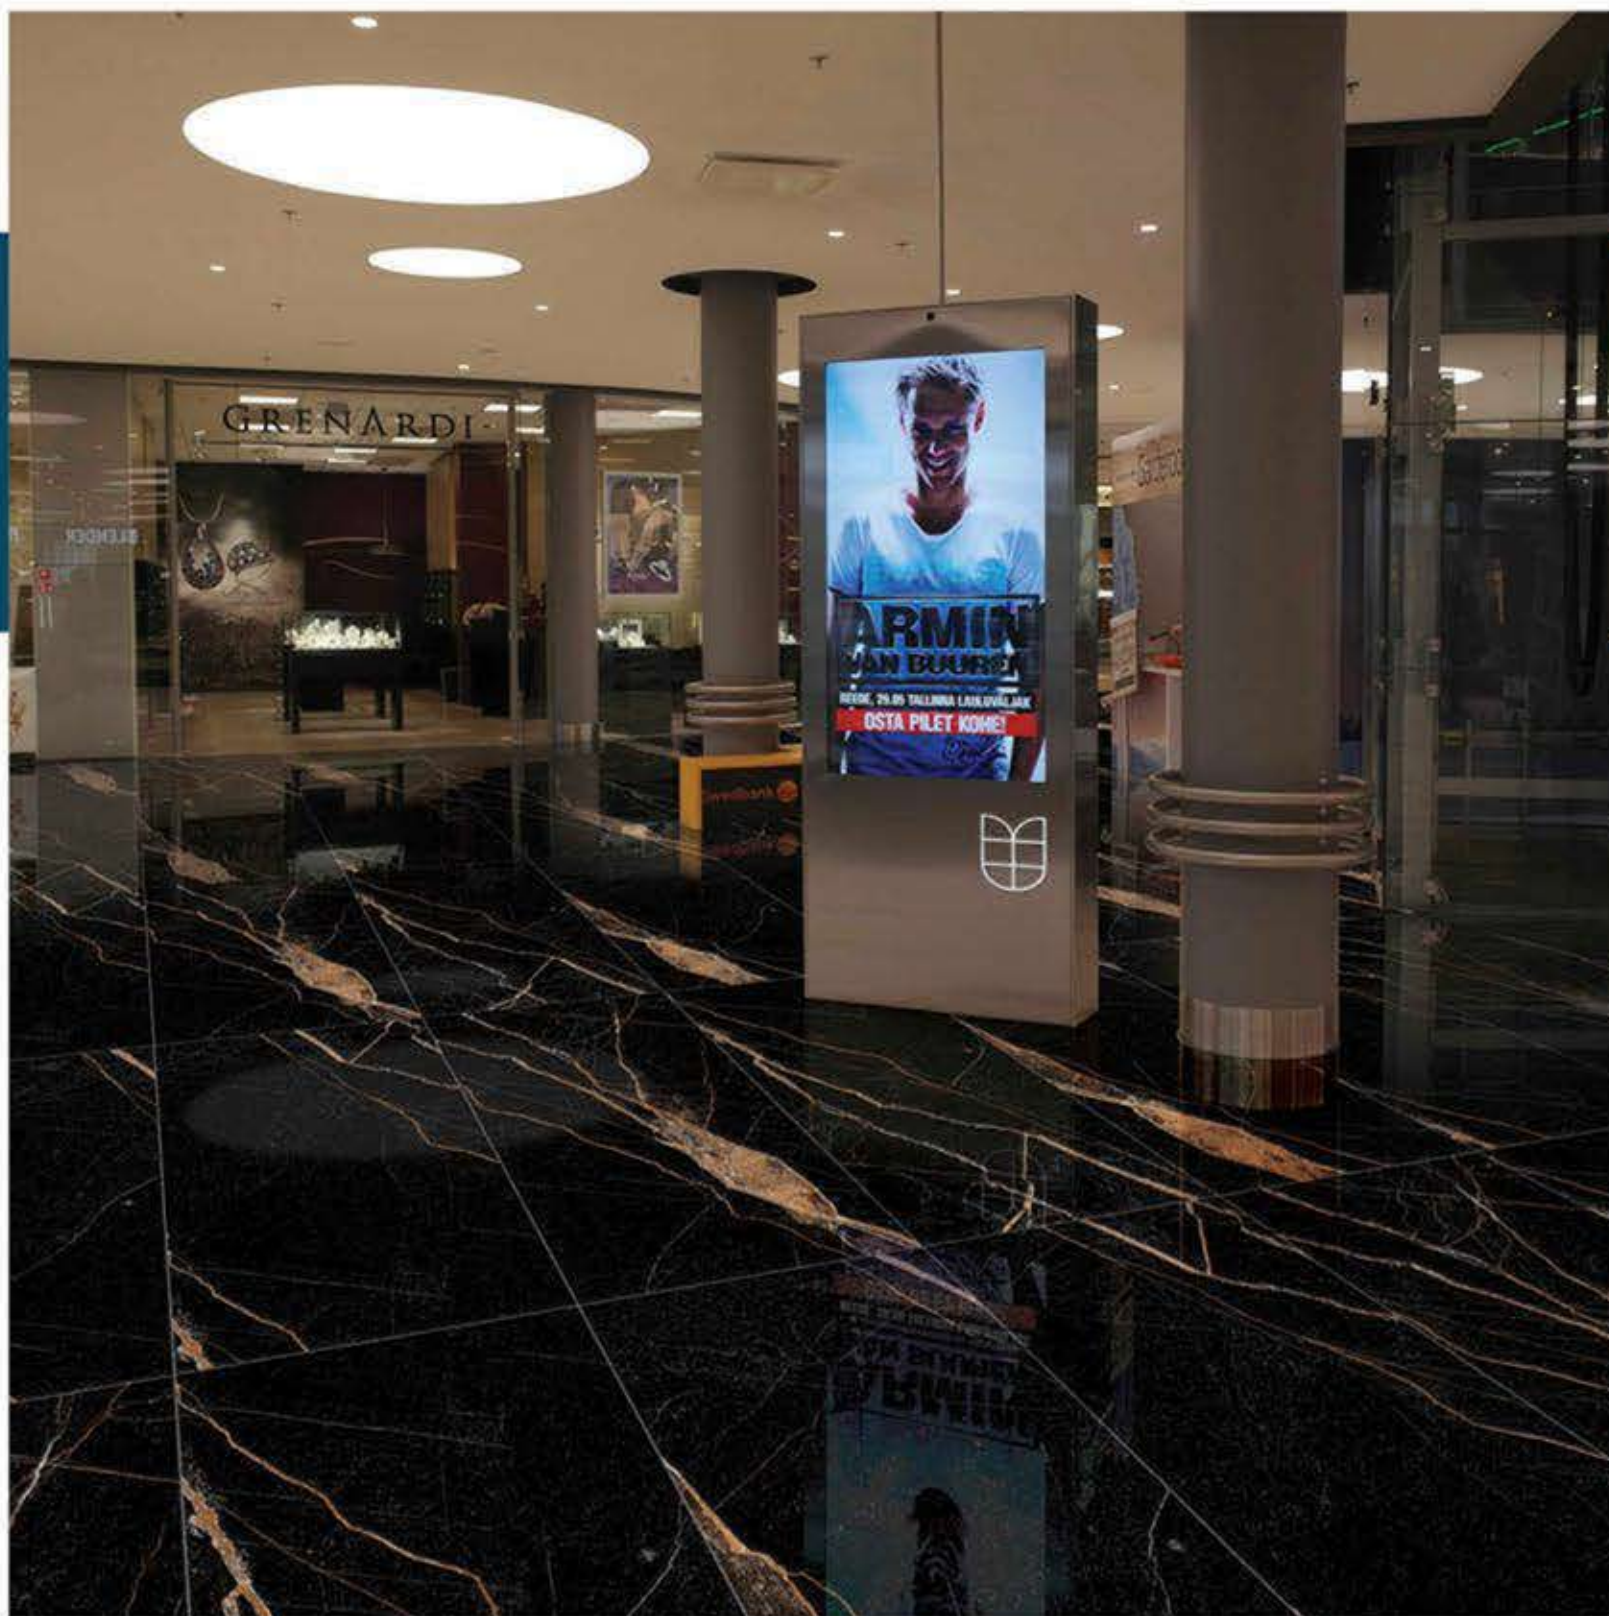

600 X 1200 MM, HIGH GLOSS,

MOZECO BLACK

600 X 1200 MM , HIGH GLOSS ,

NERO MARQUINA

600 X 1200 MM, HIGH GLOSS,

NOR BLACK

600 X 1200 MM, HIGH GLOSS,

NOR BLUE