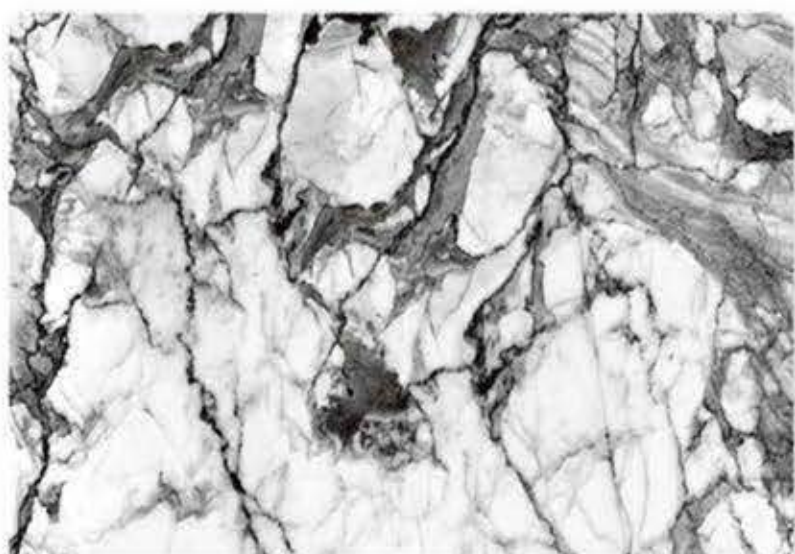

BLACK VENCY

600 X 1200 MM, HIGH GLOSS,