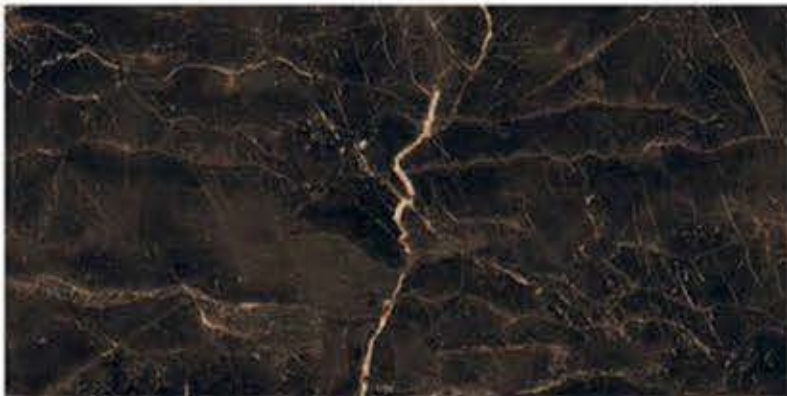

BROWN DIAMOND

600 X 1200 MM , HIGH GLOSS ,