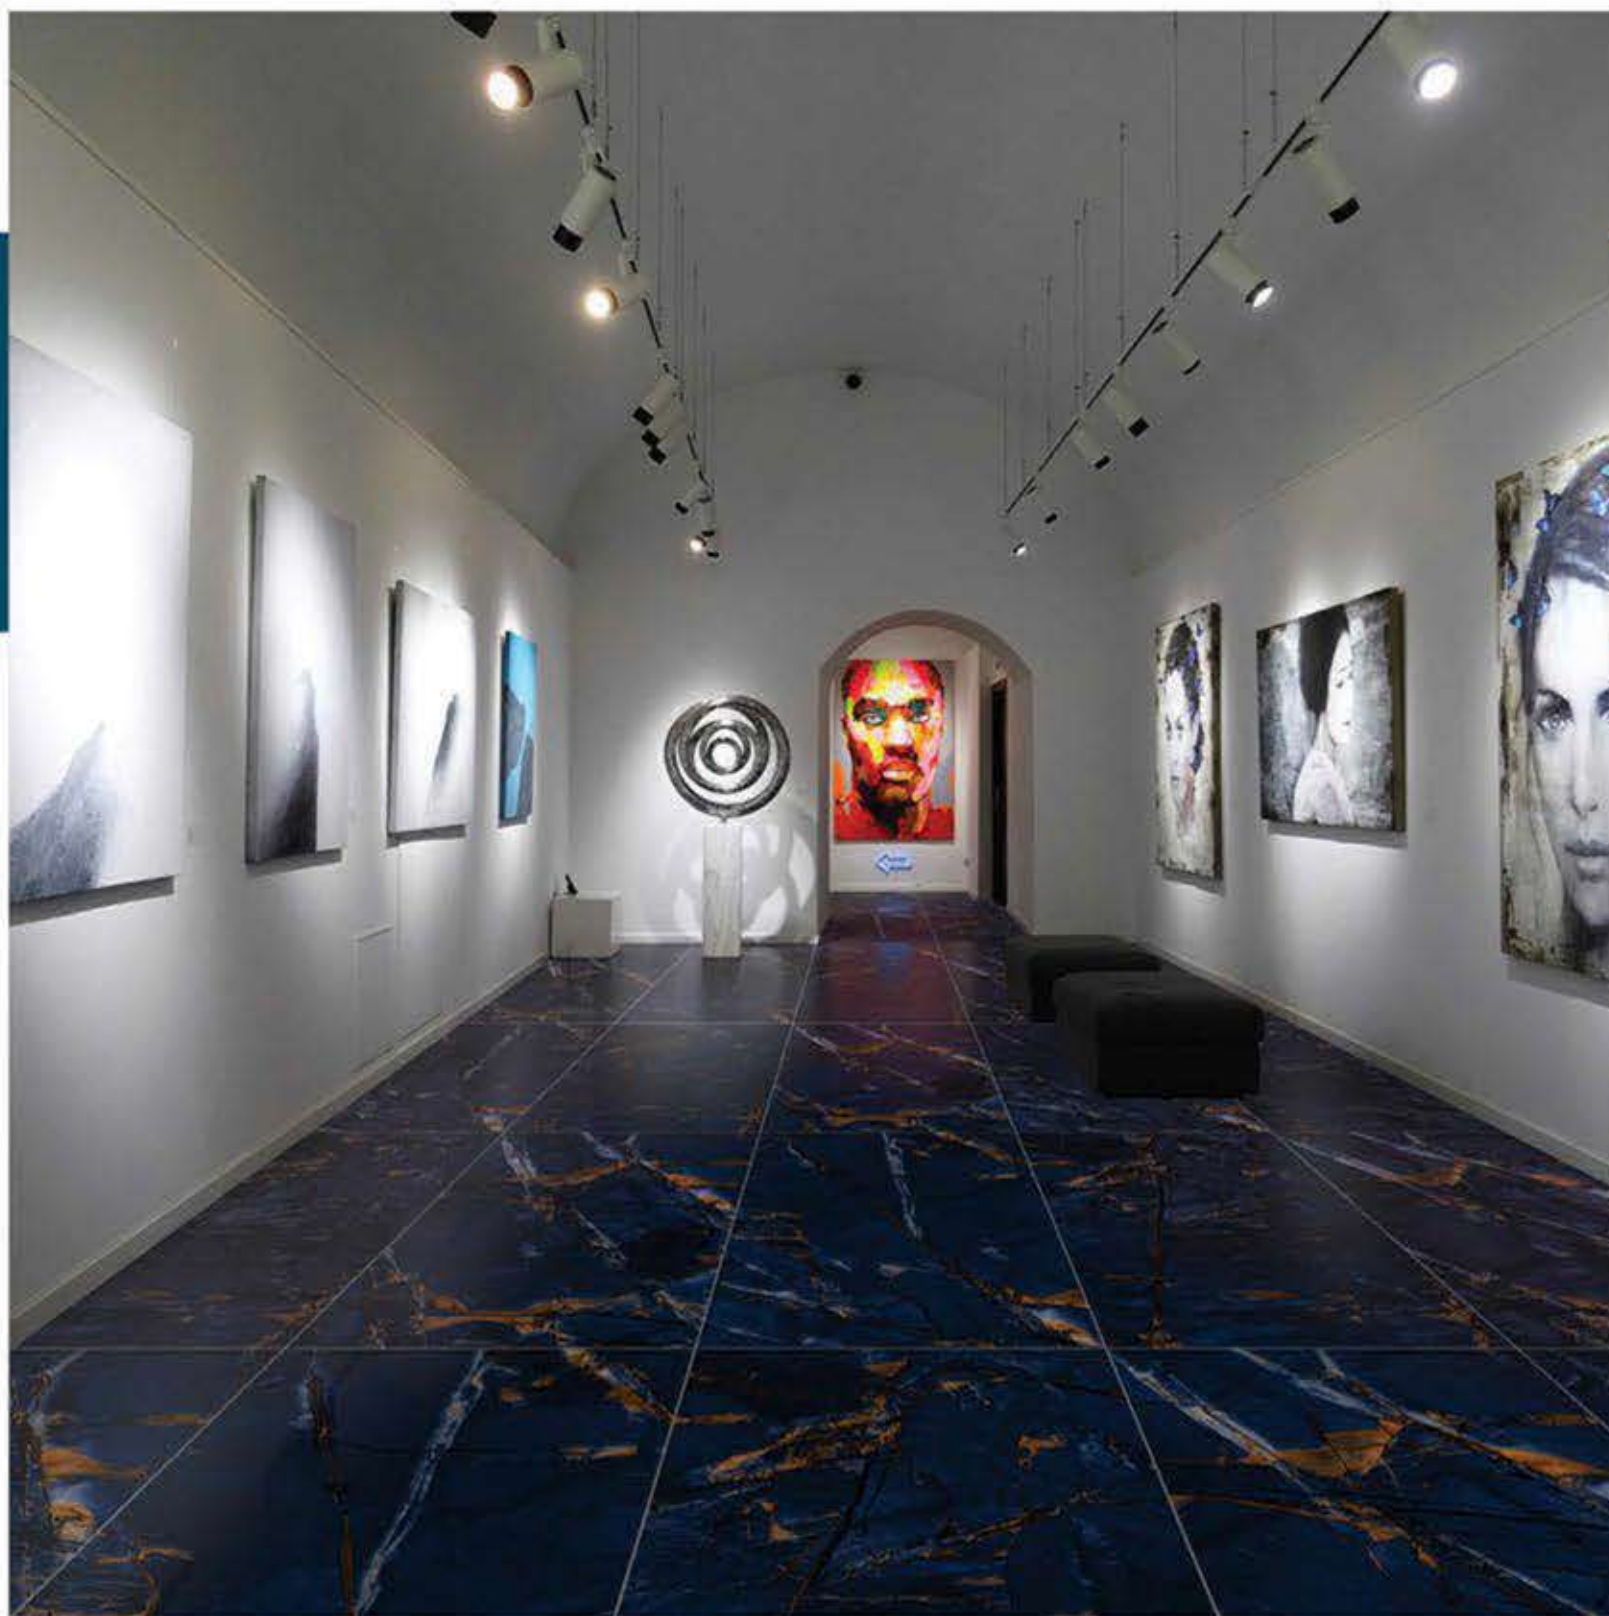

600 X 1200 MM, HIGH GLOSS,

MELITA BLACK

600 X 1200 MM , HIGH GLOSS ,

MELITA BLUE

600 X 1200 MM, HIGH GLOSS,

MEXICAN BLUE

600 X 1200 MM , HIGH GLOSS ,

MEXICAN GOLD