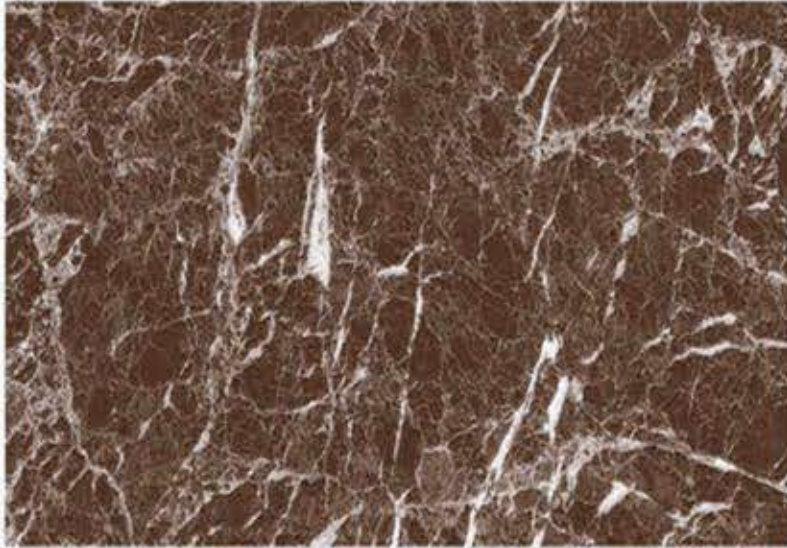

SWISS GOLD

600 X 1200 MM, HIGH GLOSS,

SYLVIA BROWN

600 X 1200 MM , HIGH GLOSS ,

TAURAS BLACK

600 X 1200 MM, HIGH GLOSS,

UNIK BLUE

600 X 1200 MM, HIGH GLOSS,