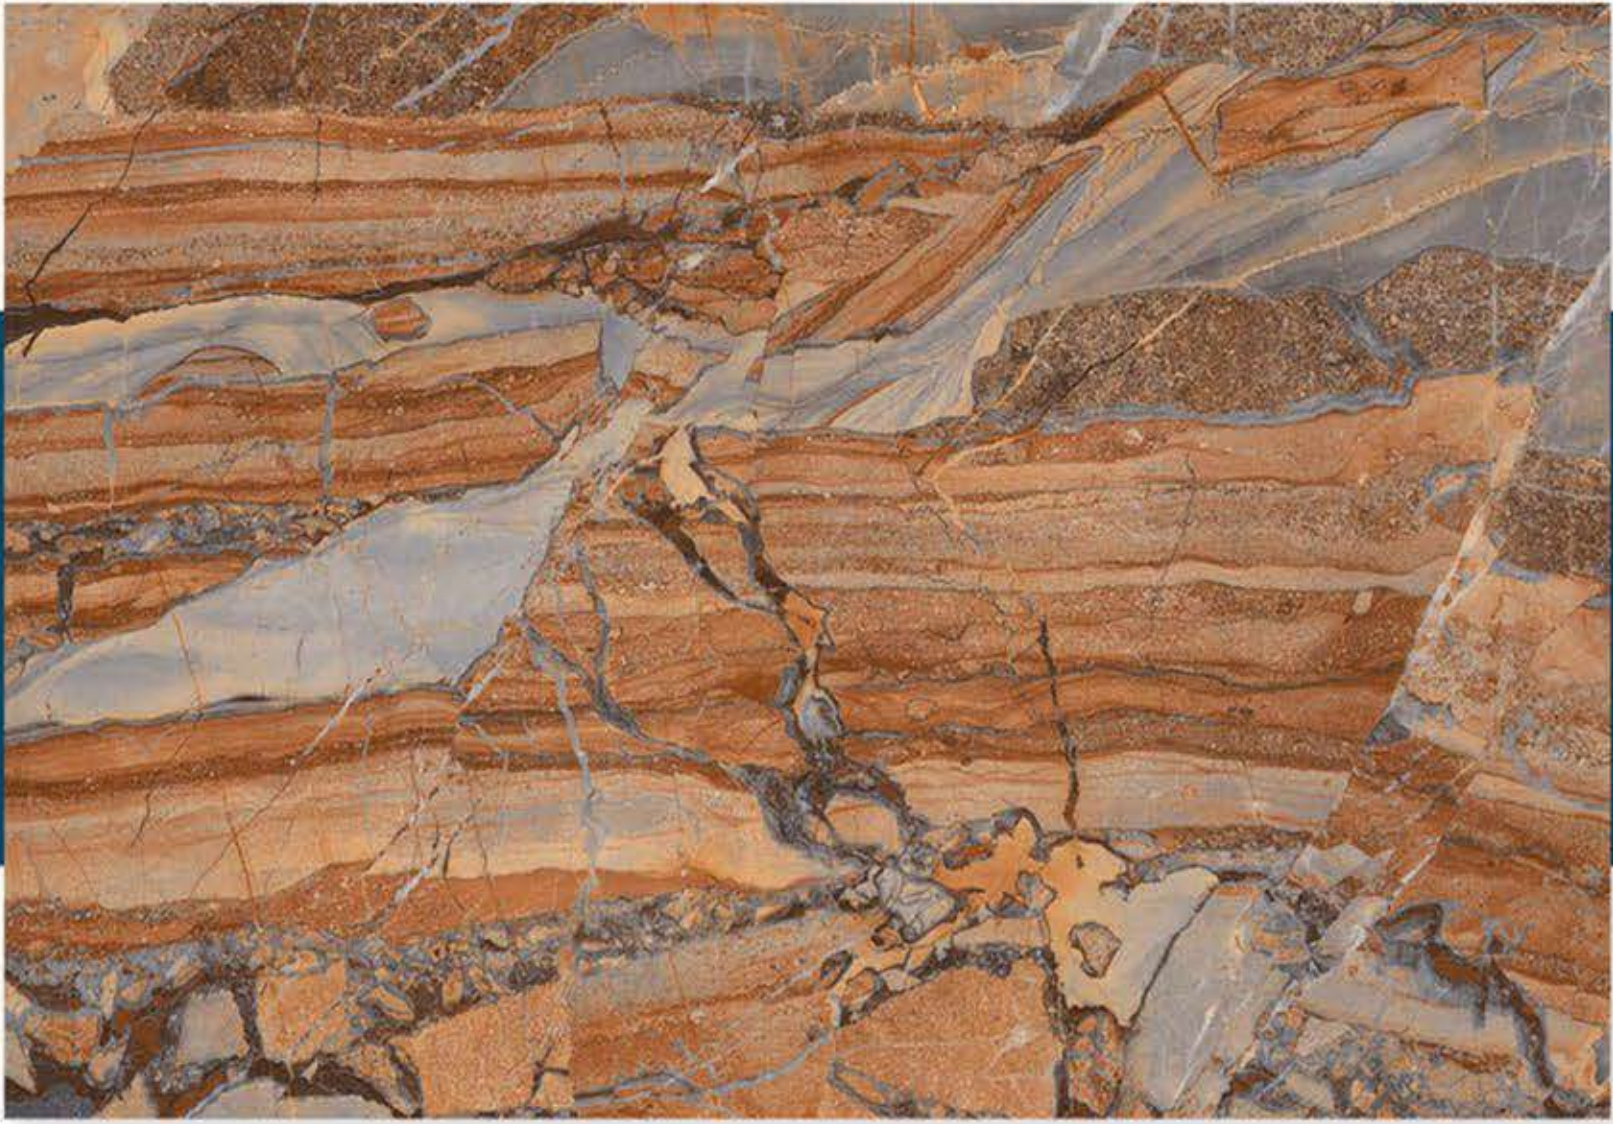

BLUE SILK

600 X 1200 MM, HIGH GLOSS,

BROWN DIAMOND

600 X 1200 MM , HIGH GLOSS ,

BROWN WAVE

600 X 1200 MM, HIGH GLOSS,

CLASSIC BLACK

600 X 1200 MM , HIGH GLOSS ,