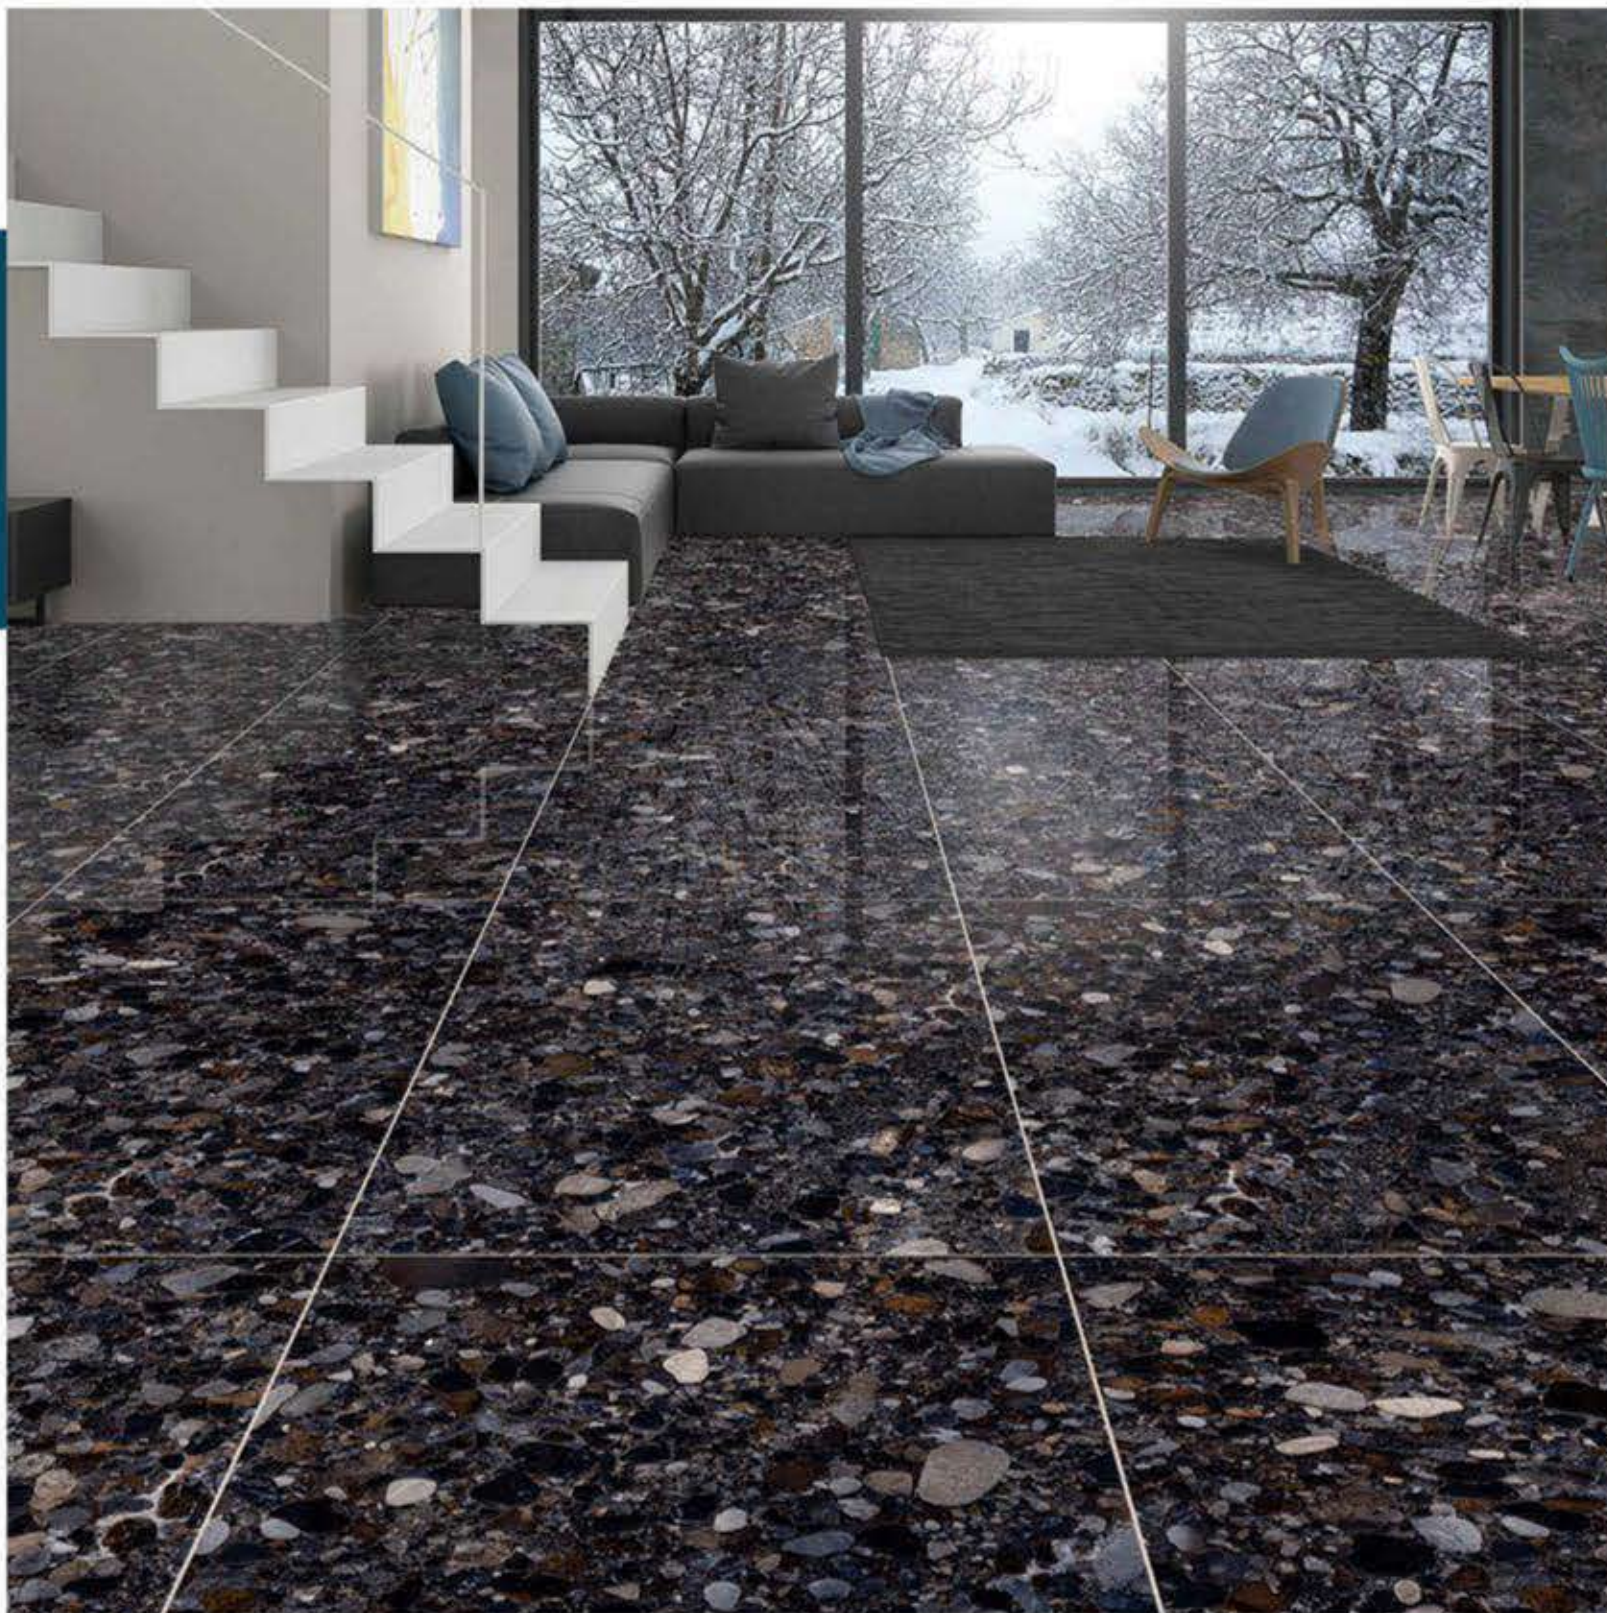

600 X 1200 MM, HIGH GLOSS,

ROCKSTONS BLUE

600 X 1200 MM , HIGH GLOSS ,

ROCKSTONS NATURAL

600 X 1200 MM, HIGH GLOSS,

ROMANO BLACK
600 X 1200 MM , HIGH GLOSS ,

ROSETONE

600 X 1200 MM, HIGH GLOSS,