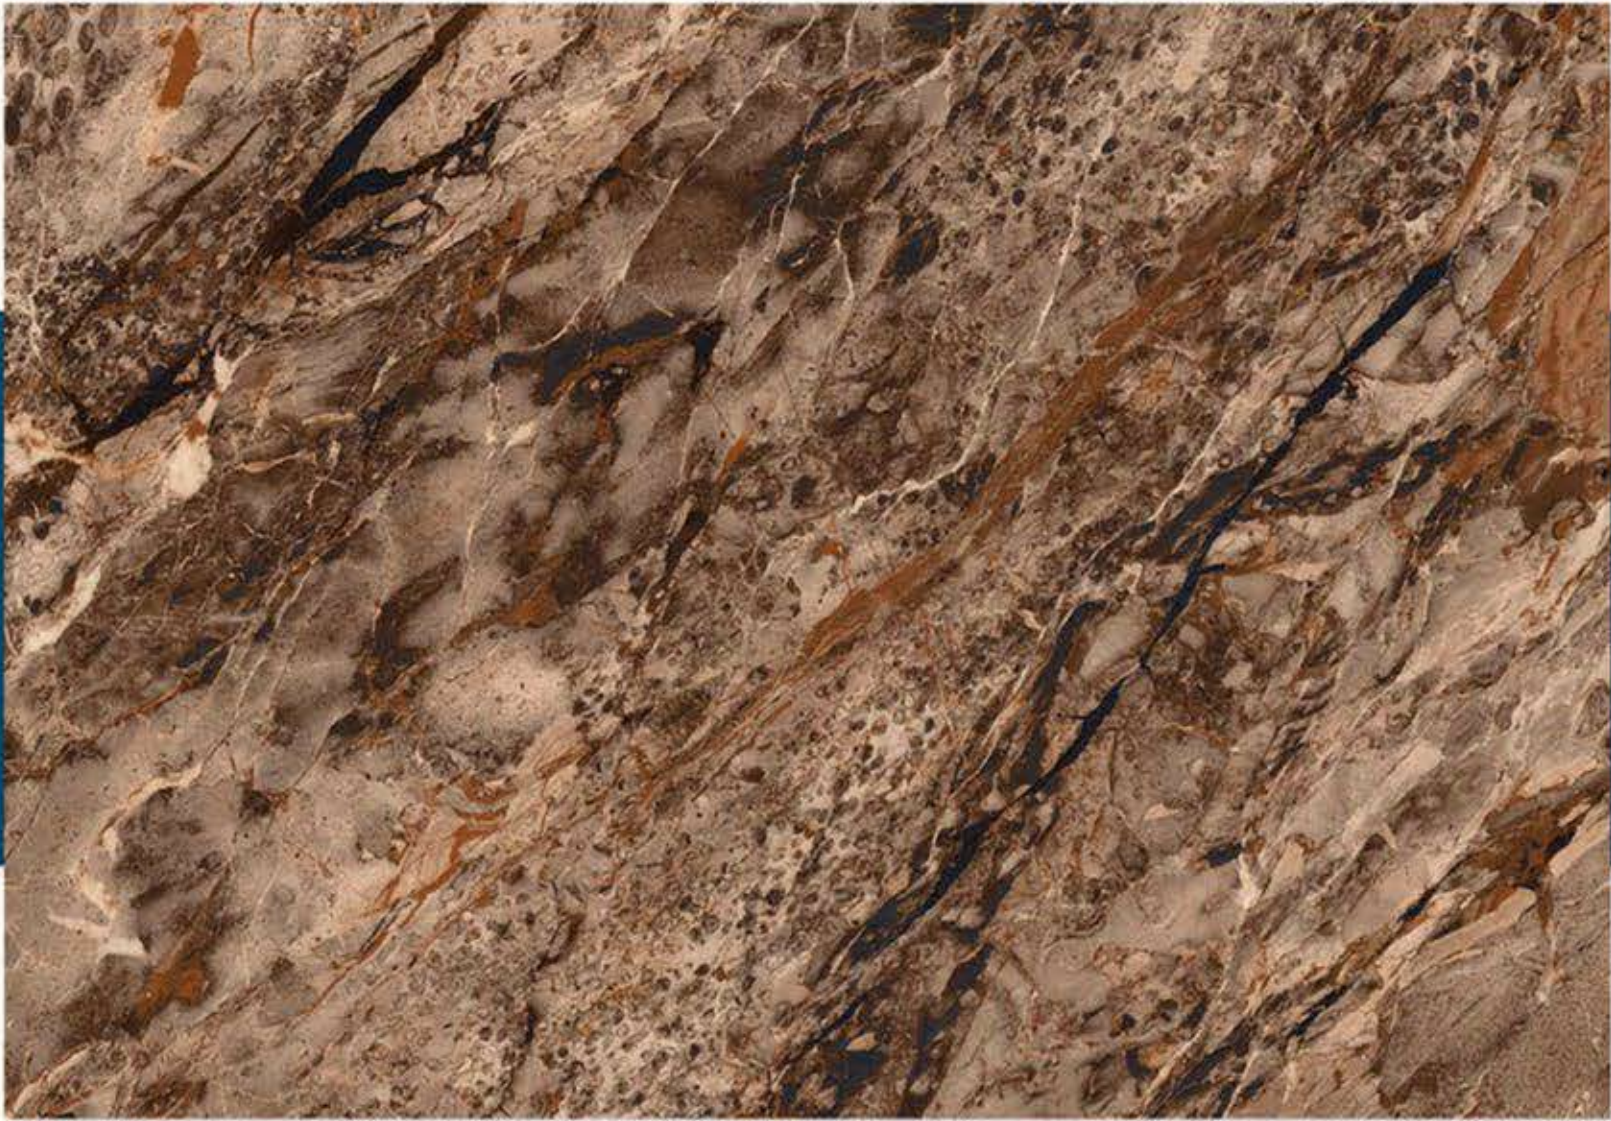

JORDAN NERO

600 X 1200 MM, HIGH GLOSS,

LENTRA BLACK

600 X 1200 MM , HIGH GLOSS ,

LENTRA RUST

600 X 1200 MM, HIGH GLOSS,

LEXA BROWN

600 X 1200 MM , HIGH GLOSS ,