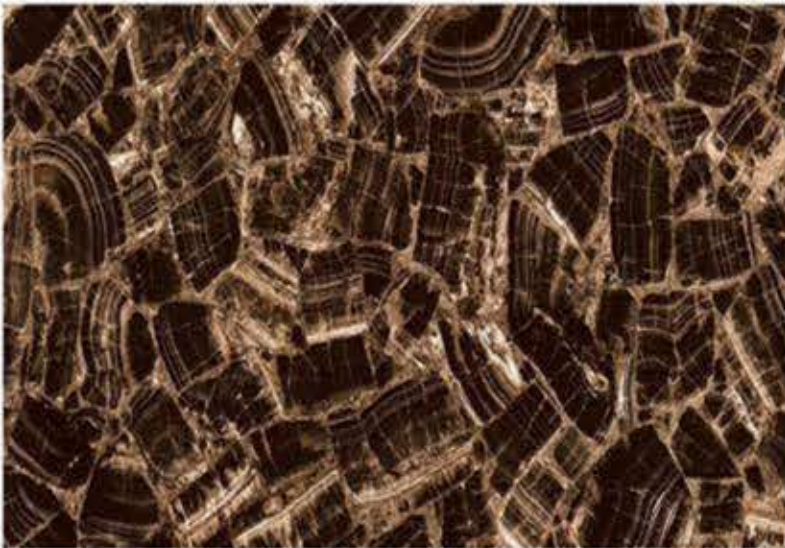

ROYAL ARMANI VERDE

600 X 1200 MM, HIGH GLOSS,

ROYAL ARMANI BROWN

600 X 1200 MM , HIGH GLOSS ,

ROZA GOLD

600 X 1200 MM, HIGH GLOSS,

STONELA

600 X 1200 MM , HIGH GLOSS ,