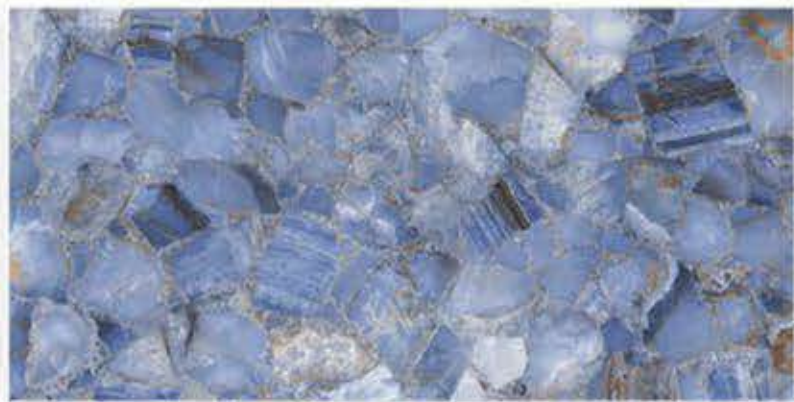

BLOSTER BLACK

600 X 1200 MM, HIGH GLOSS,

BLOSTER BLUE

600 X 1200 MM , HIGH GLOSS ,

BLUE FLURRY

600 X 1200 MM, HIGH GLOSS,

BLUE QUARTZ

600 X 1200 MM, HIGH GLOSS,