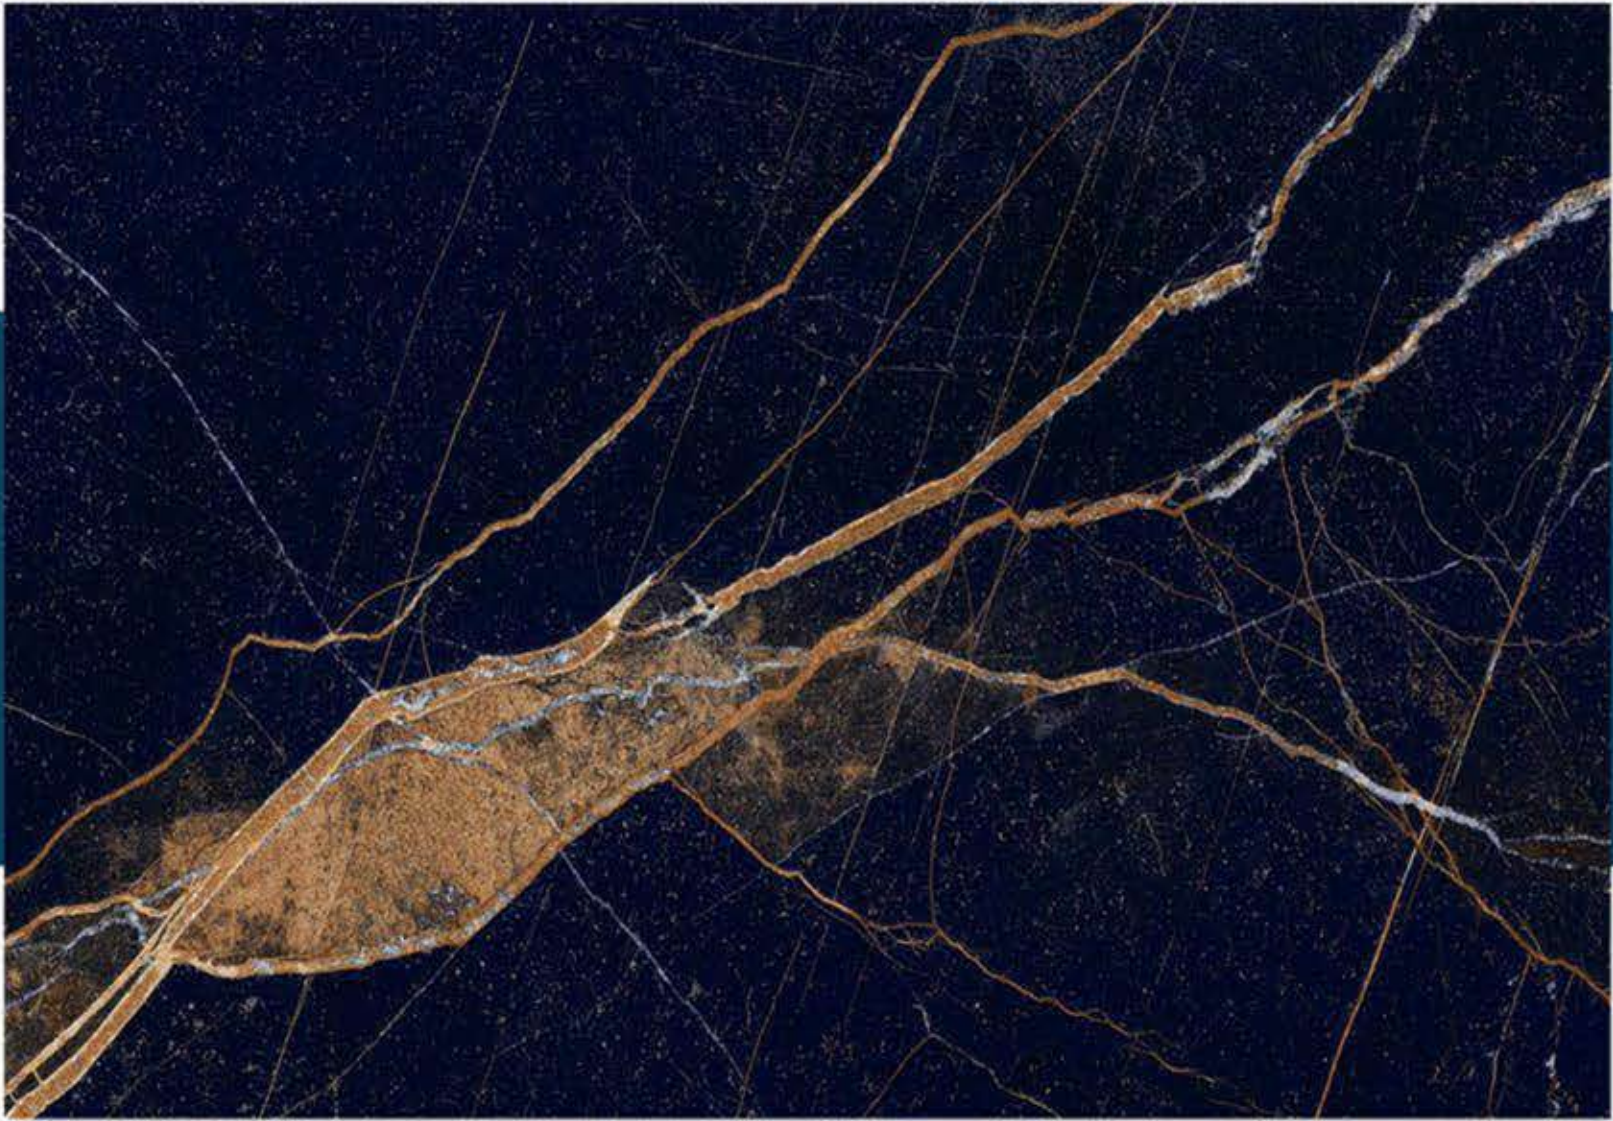

600 X 1200 MM, HIGH GLOSS,

MOZECO BLACK

600 X 1200 MM , HIGH GLOSS ,

NERO MARQUINA

600 X 1200 MM, HIGH GLOSS,

NOR BLACK

600 X 1200 MM, HIGH GLOSS,

NOR BLUE