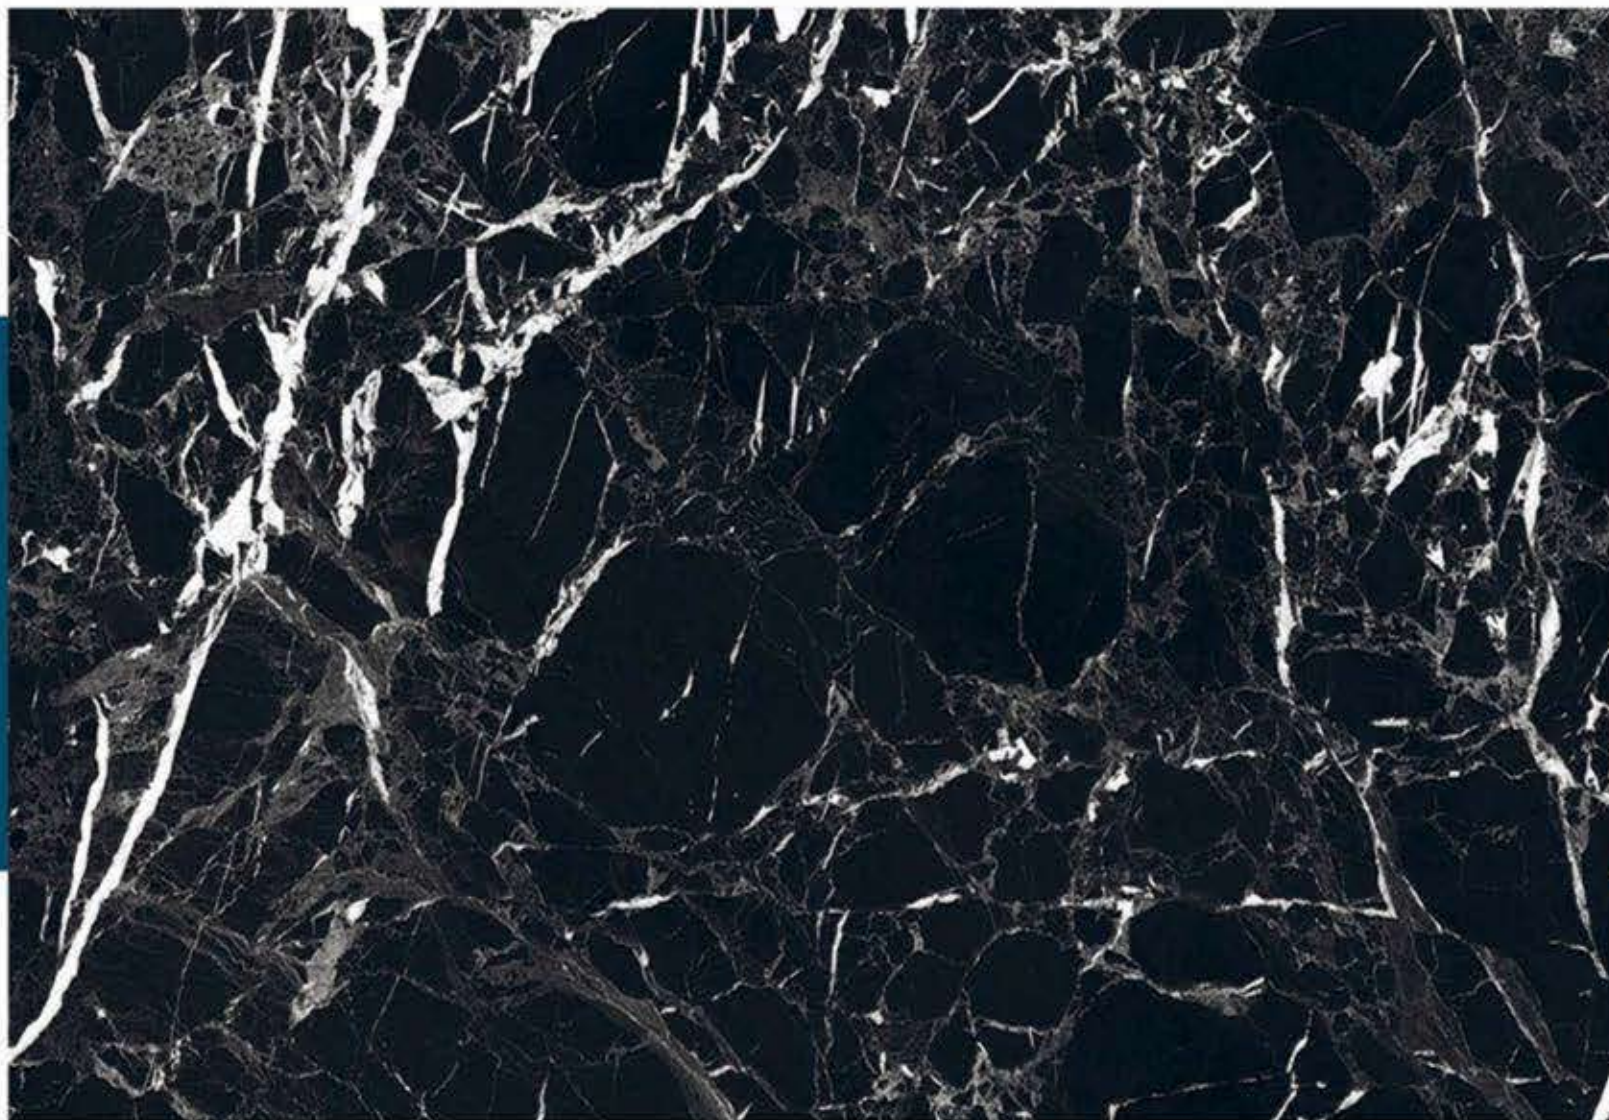

FRENCH BLACK

600 X 1200 MM, HIGH GLOSS,

FUSION EMPERADOR

600 X 1200 MM , HIGH GLOSS ,

GOLD MARROAN

600 X 1200 MM, HIGH GLOSS,

GOLDEN LEAF

600 X 1200 MM , HIGH GLOSS ,