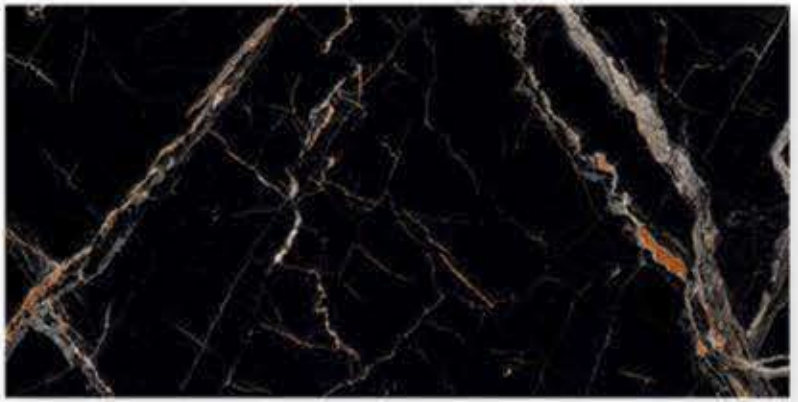

600 X 1200 MM, HIGH GLOSS,

ROCKSTONS BLUE

600 X 1200 MM , HIGH GLOSS ,

ROCKSTONS NATURAL

600 X 1200 MM, HIGH GLOSS,

ROMANO BLACK
600 X 1200 MM , HIGH GLOSS ,

ROSETONE

600 X 1200 MM, HIGH GLOSS,