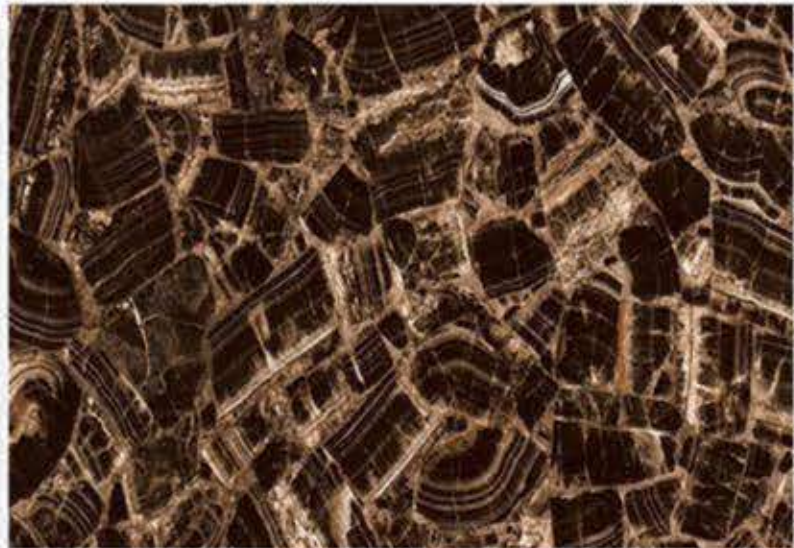

ROYAL ARMANI VERDE

600 X 1200 MM, HIGH GLOSS,

ROYAL ARMANI BROWN

600 X 1200 MM , HIGH GLOSS ,

ROZA GOLD

600 X 1200 MM, HIGH GLOSS,

STONELA

600 X 1200 MM , HIGH GLOSS ,