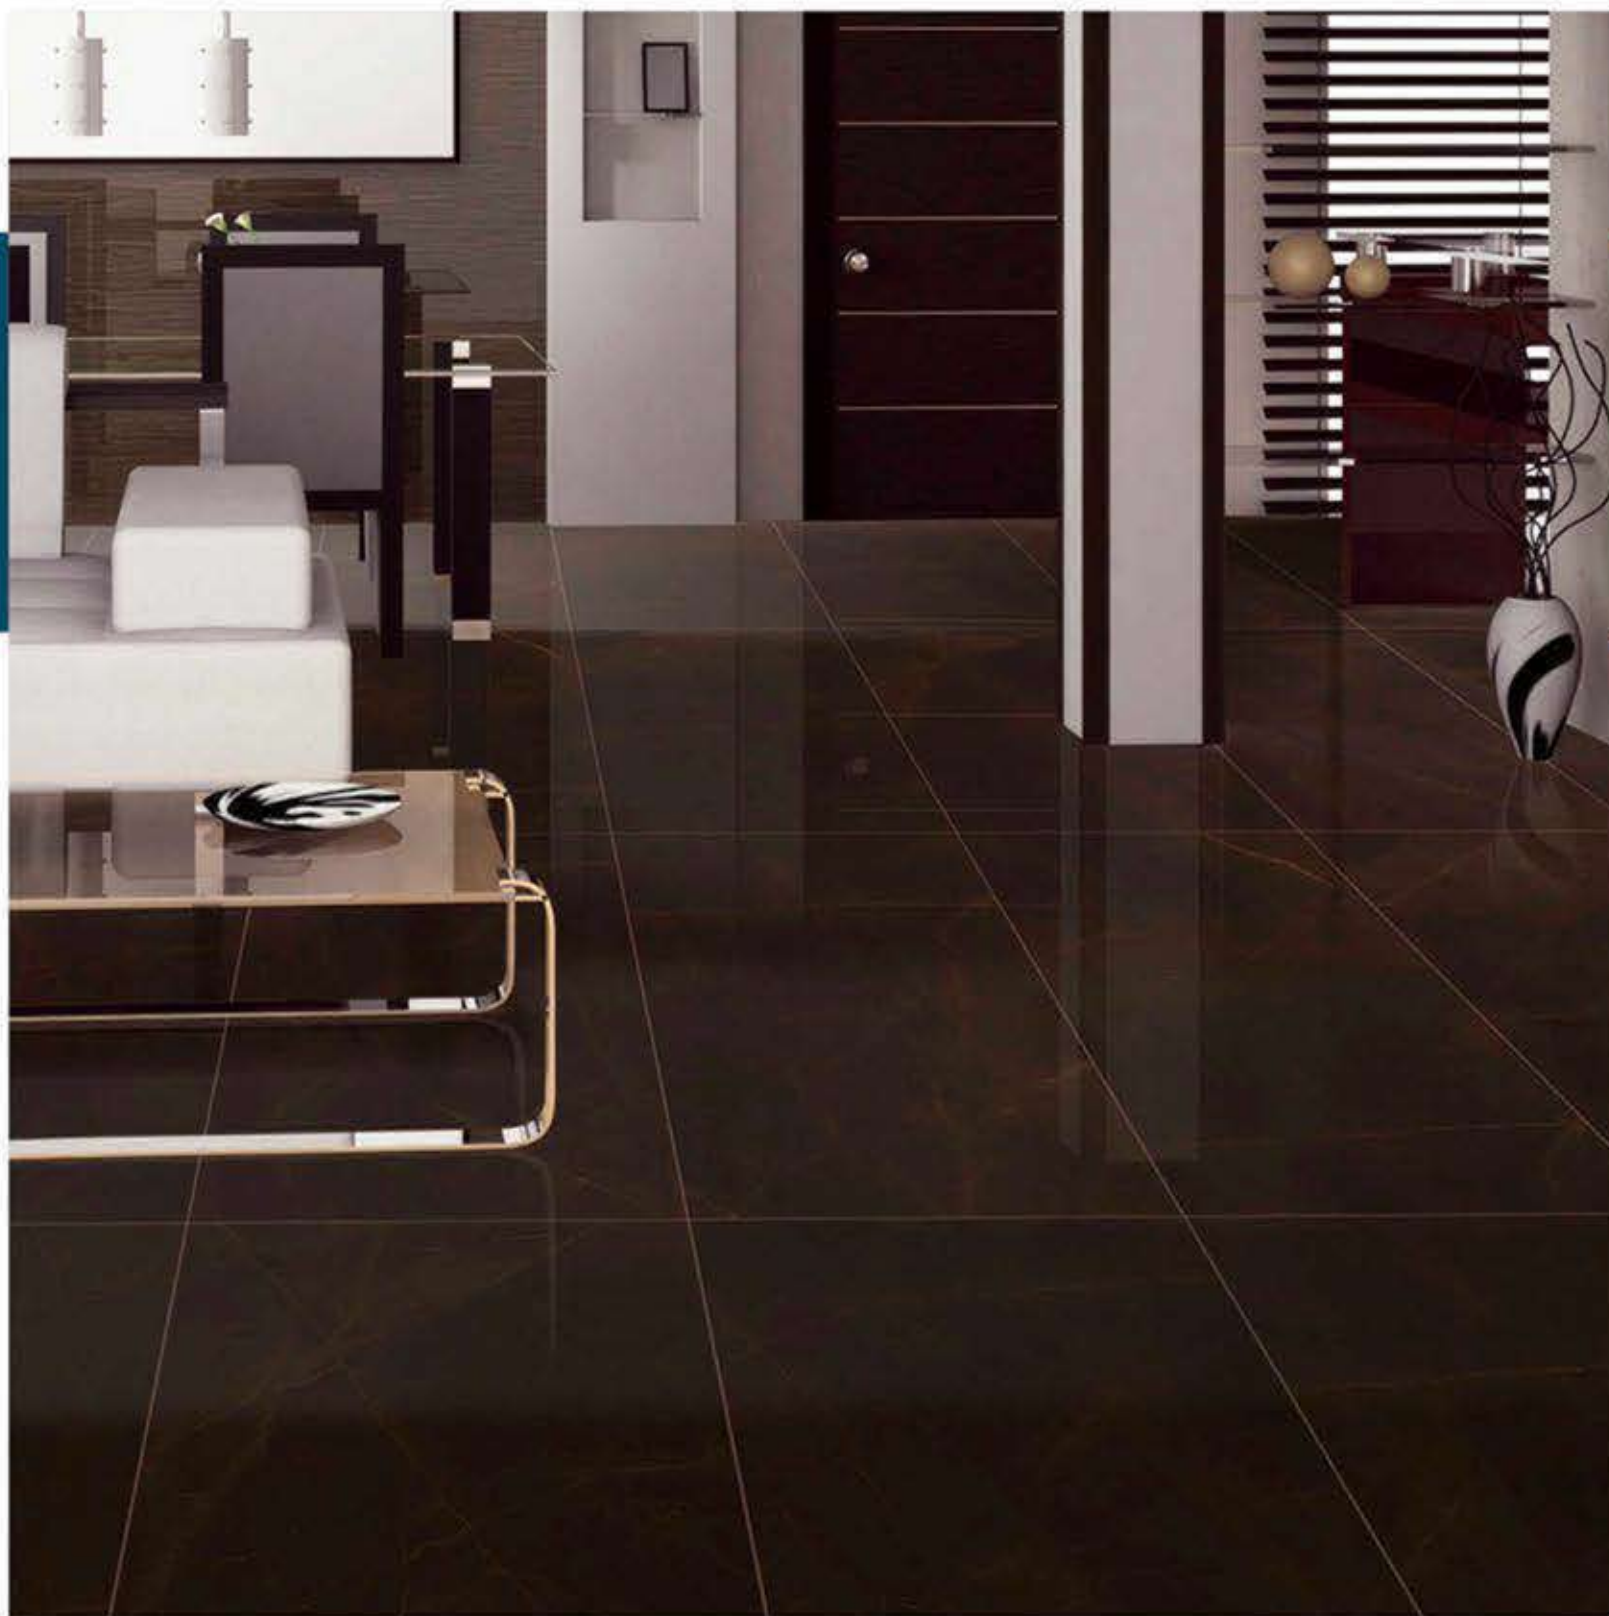

BERN ARMANI VERDE

600 X 1200 MM , HIGH GLOSS ,