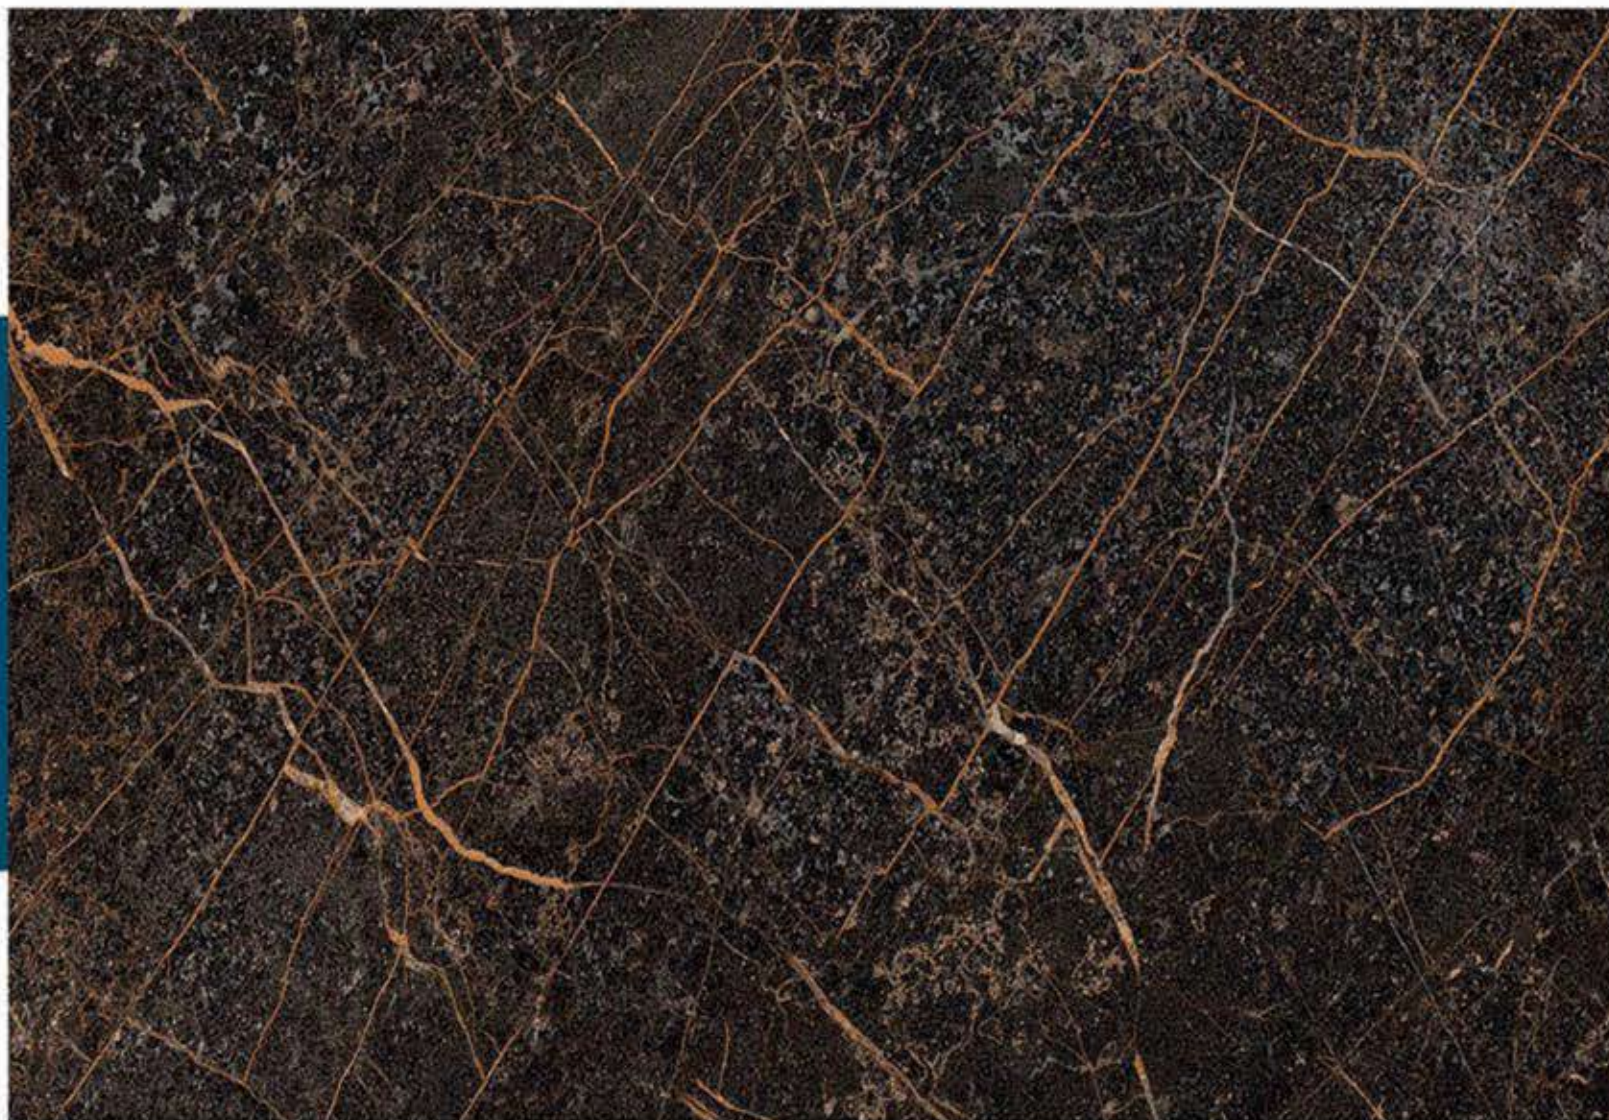

BLUE SILK

600 X 1200 MM, HIGH GLOSS,

BROWN DIAMOND

600 X 1200 MM , HIGH GLOSS ,

BROWN WAVE

600 X 1200 MM, HIGH GLOSS,

CLASSIC BLACK

600 X 1200 MM , HIGH GLOSS ,