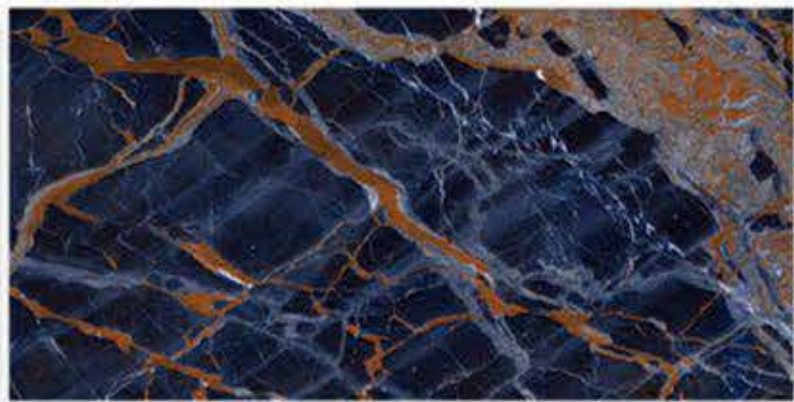

BLOSTER BLUE

600 X 1200 MM , HIGH GLOSS ,