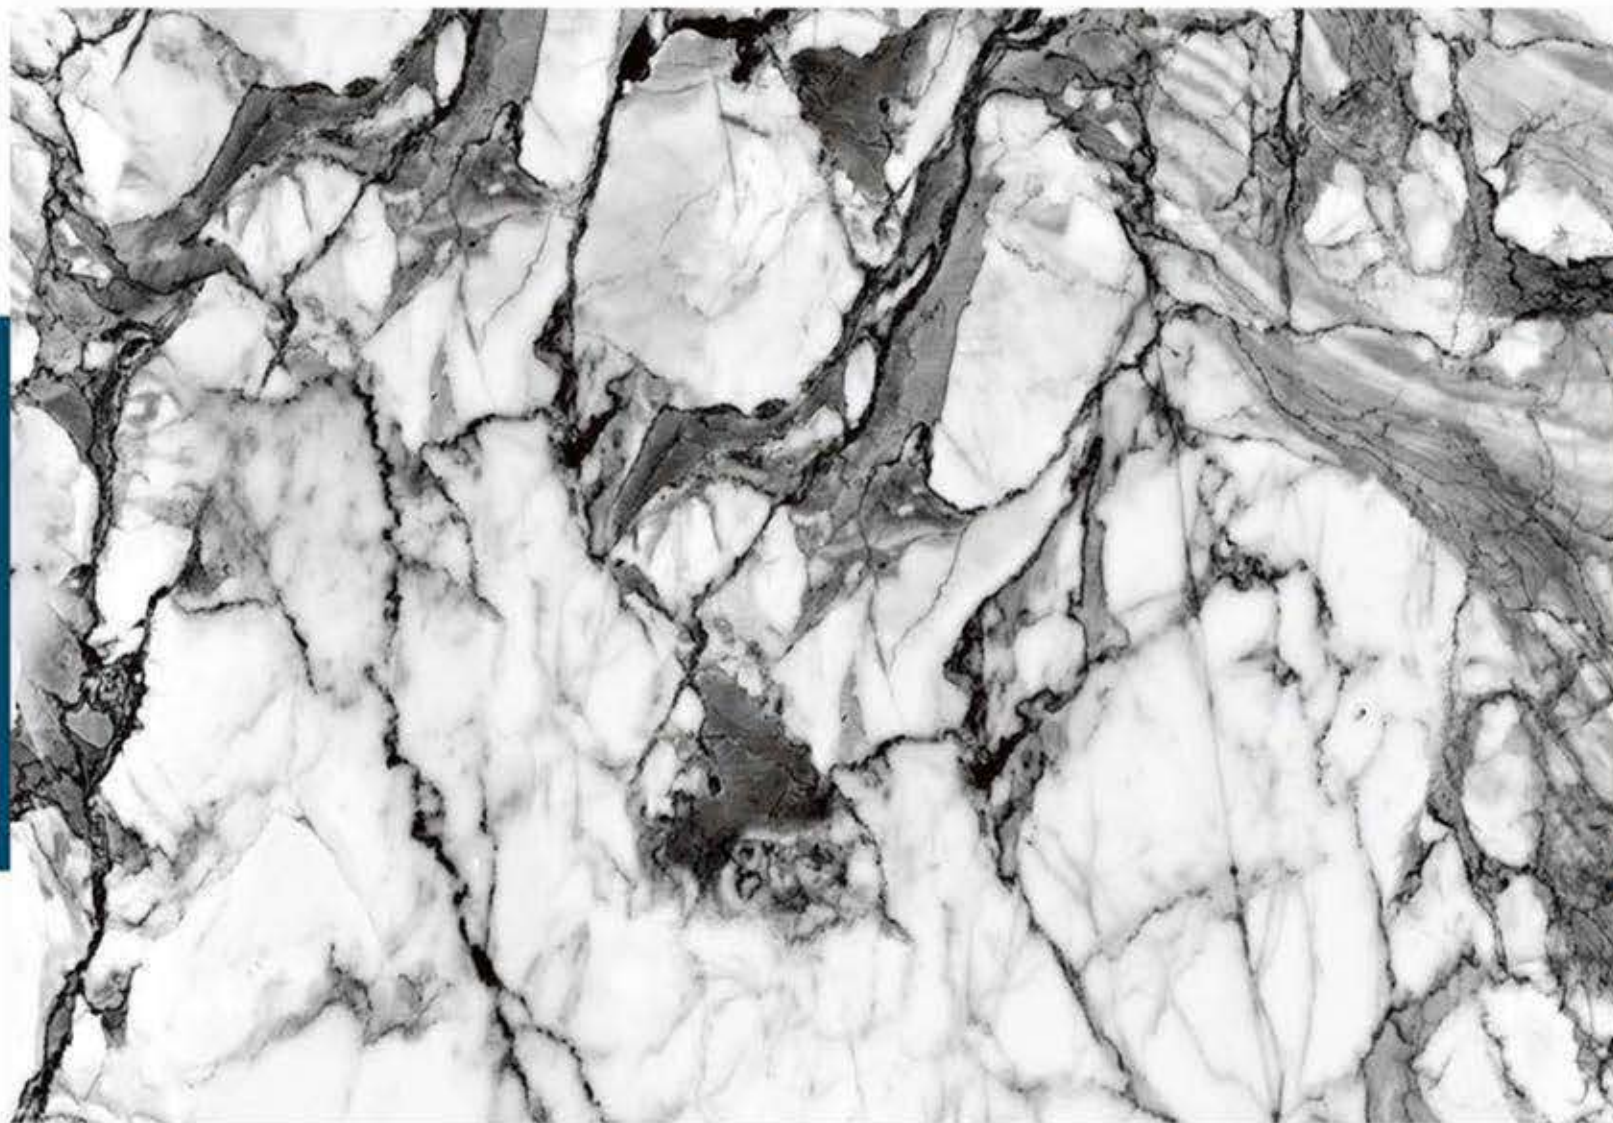

BLACK VENCY

600 X 1200 MM, HIGH GLOSS,