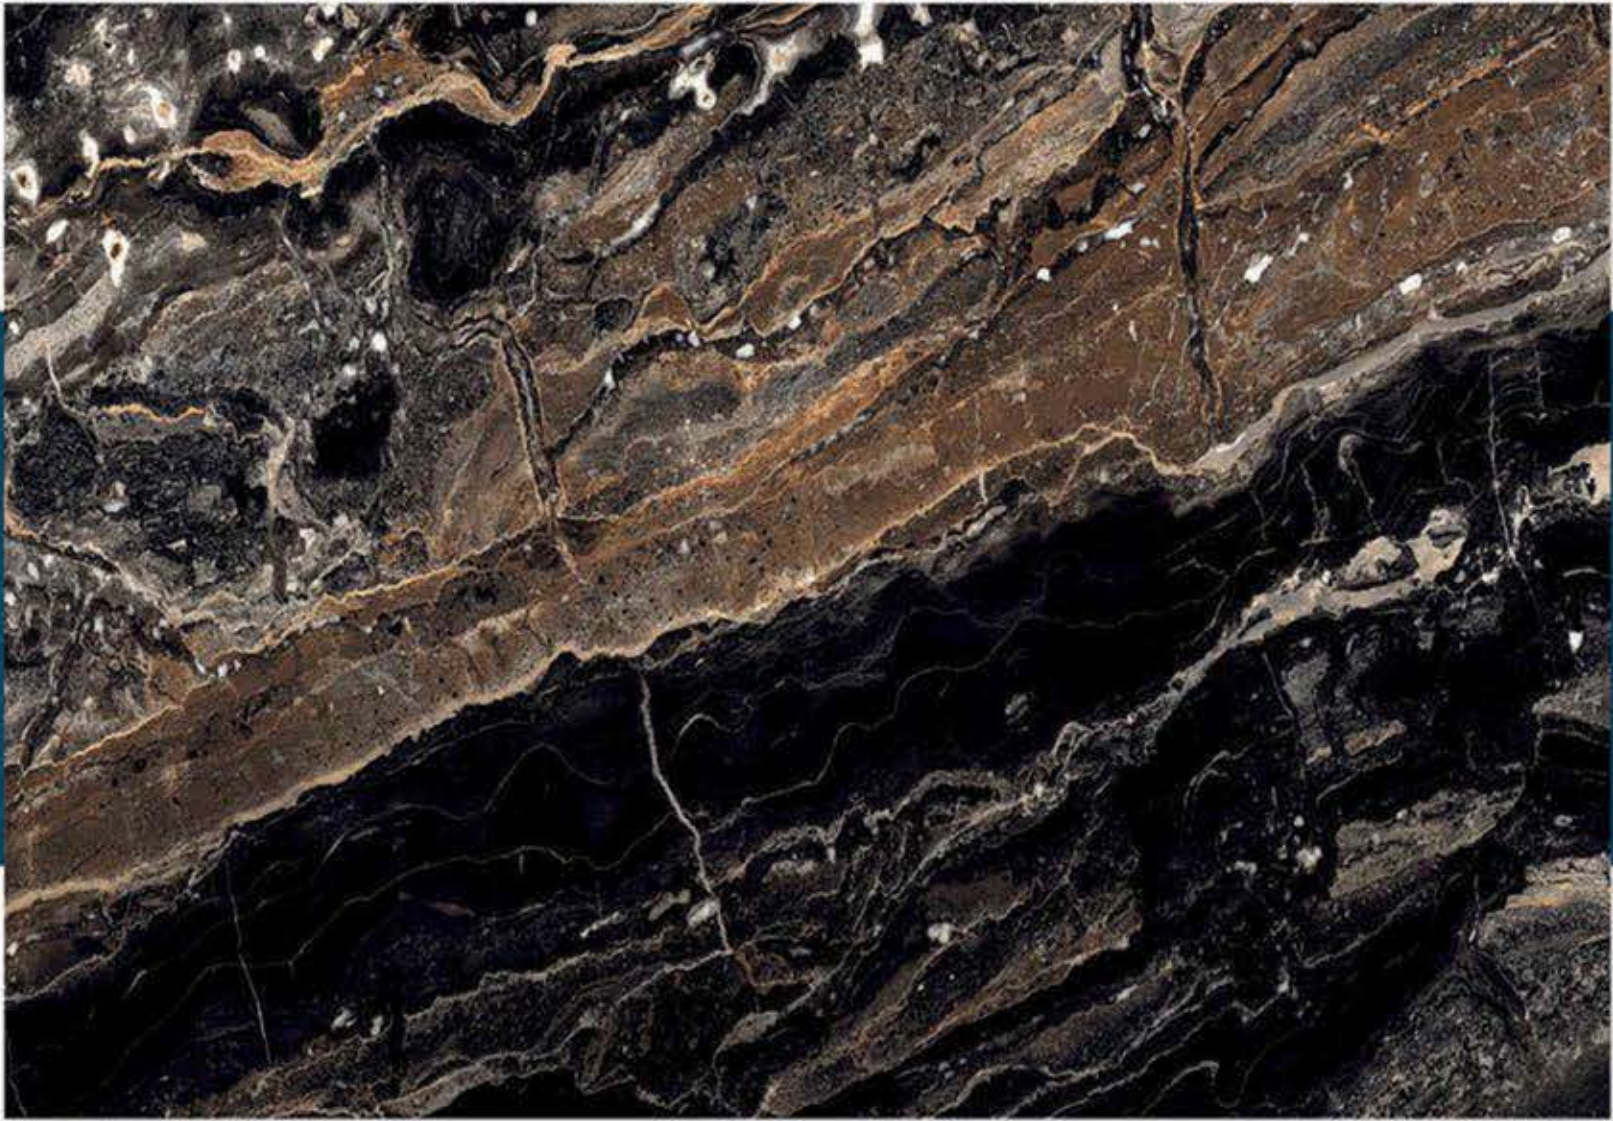

600 X 1200 MM, HIGH GLOSS,

MOZECO BLACK

600 X 1200 MM , HIGH GLOSS ,

NERO MARQUINA

600 X 1200 MM, HIGH GLOSS,

NOR BLACK

600 X 1200 MM, HIGH GLOSS,

NOR BLUE