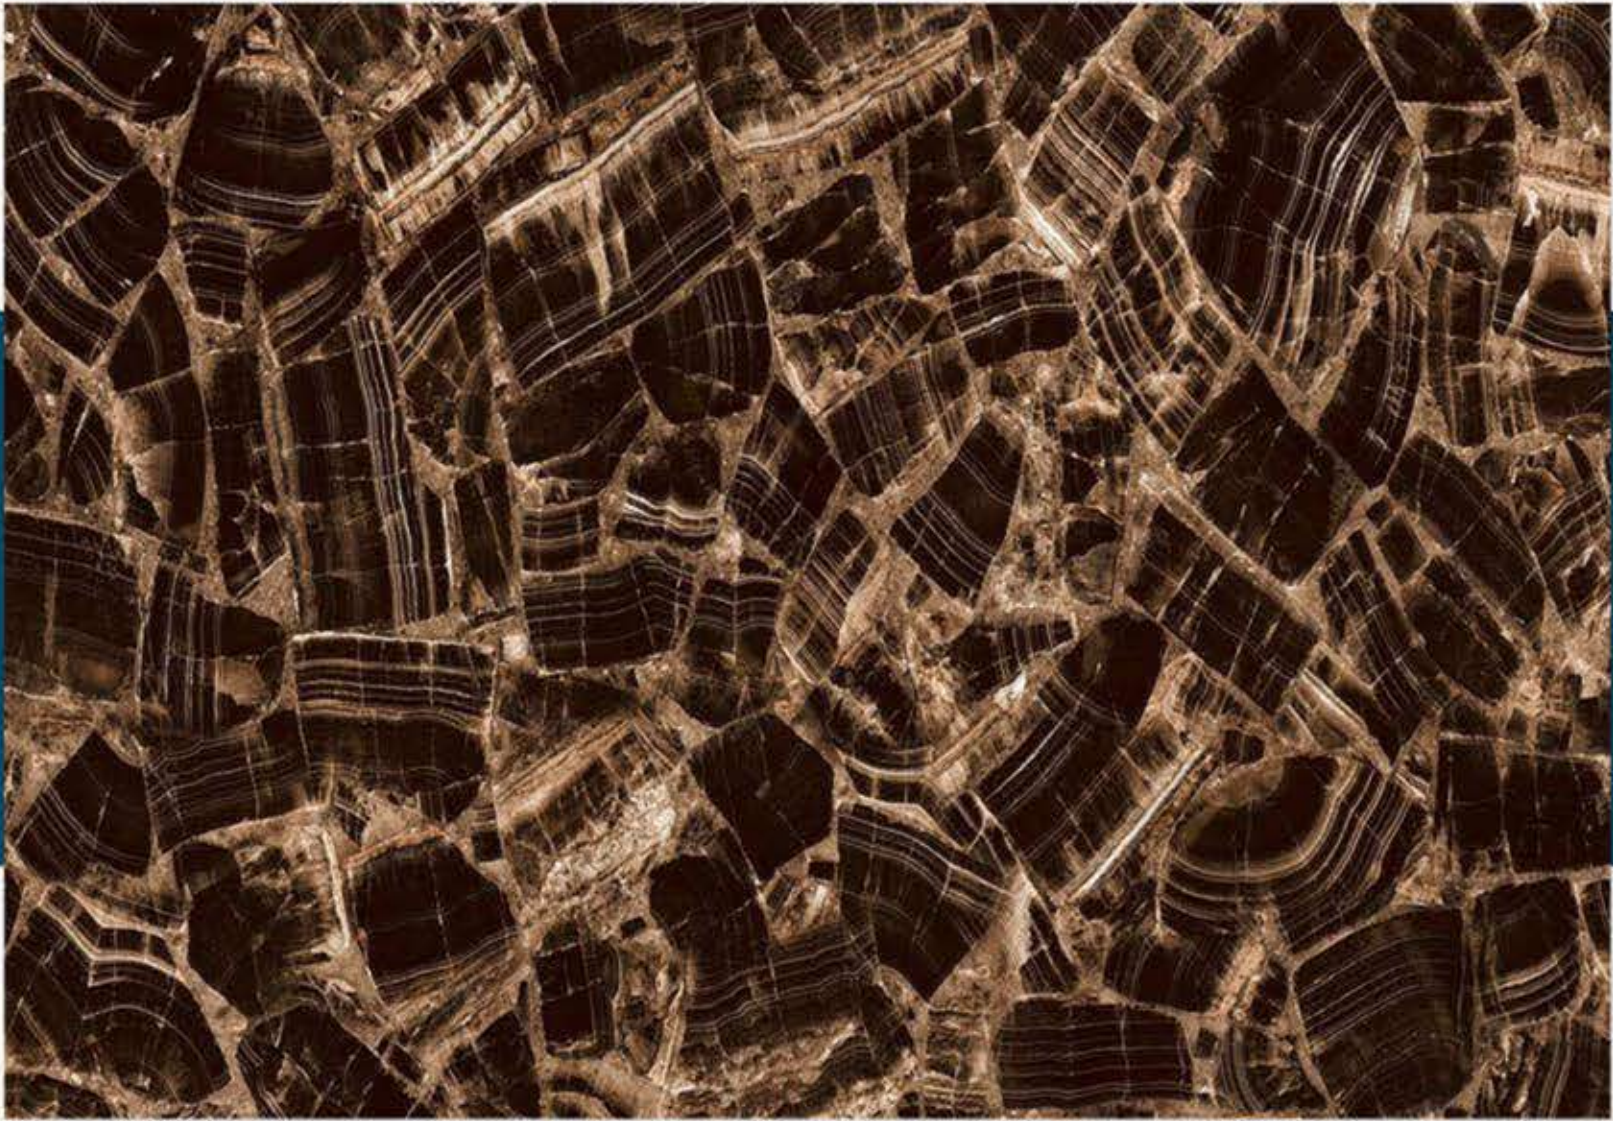

ROYAL ARMANI VERDE

600 X 1200 MM, HIGH GLOSS,

ROYAL ARMANI BROWN

600 X 1200 MM , HIGH GLOSS ,

ROZA GOLD

600 X 1200 MM, HIGH GLOSS,

STONELA

600 X 1200 MM , HIGH GLOSS ,