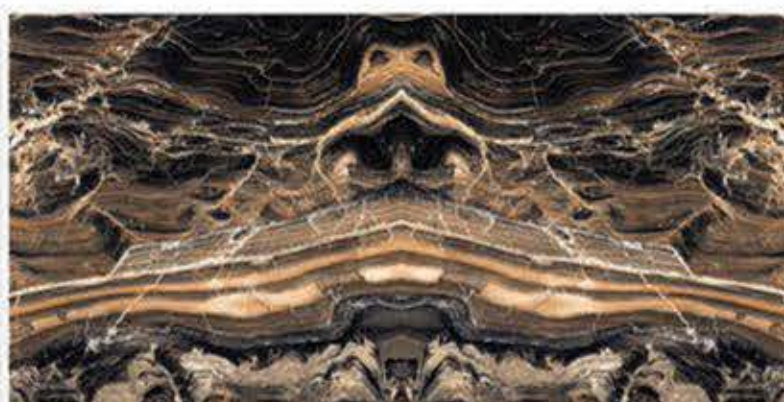

WILLIAMS GOLD

600 X 1200 MM , HIGH GLOSS ,