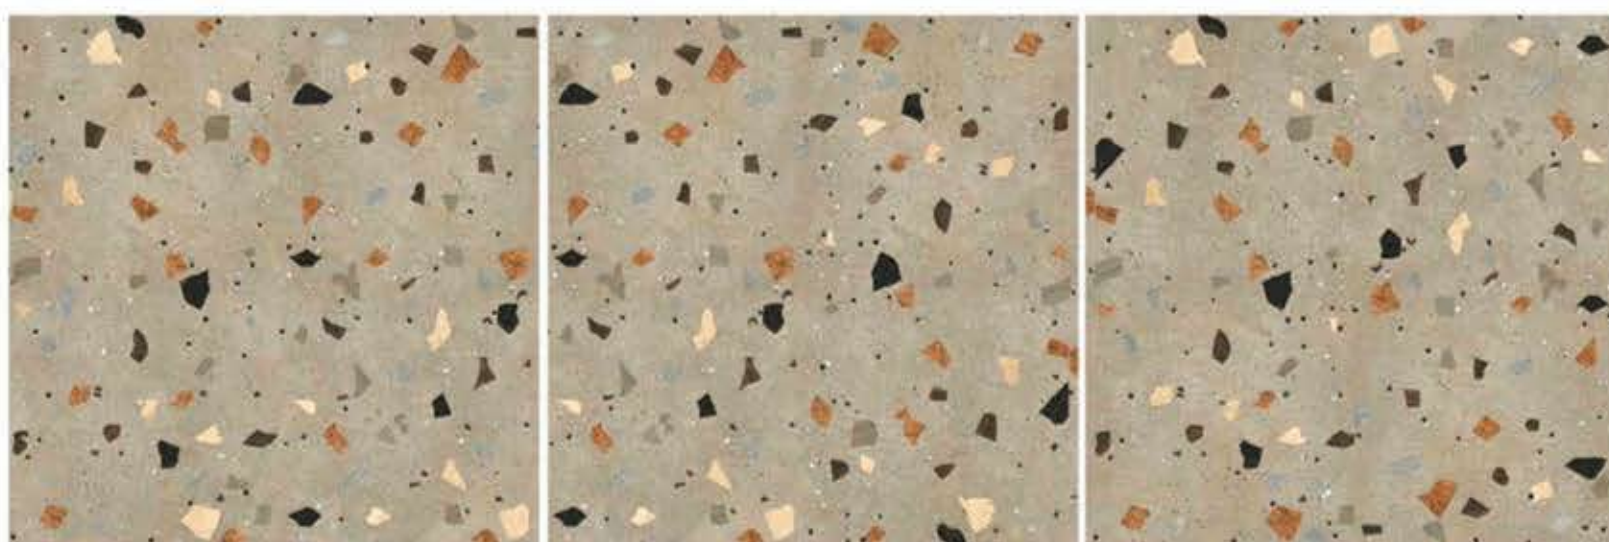

TERRAZZO PEARD

1200 X 1200 MM, RUSTIC,

TERRAZZO SMOKE

1200 X 1200 MM, RUSTIC,

TERRAZZO VENILLA

1200 X 1200 MM, RUSTIC,

TERRAZZO VERDE

1200 X 1200 MM, RUSTIC,