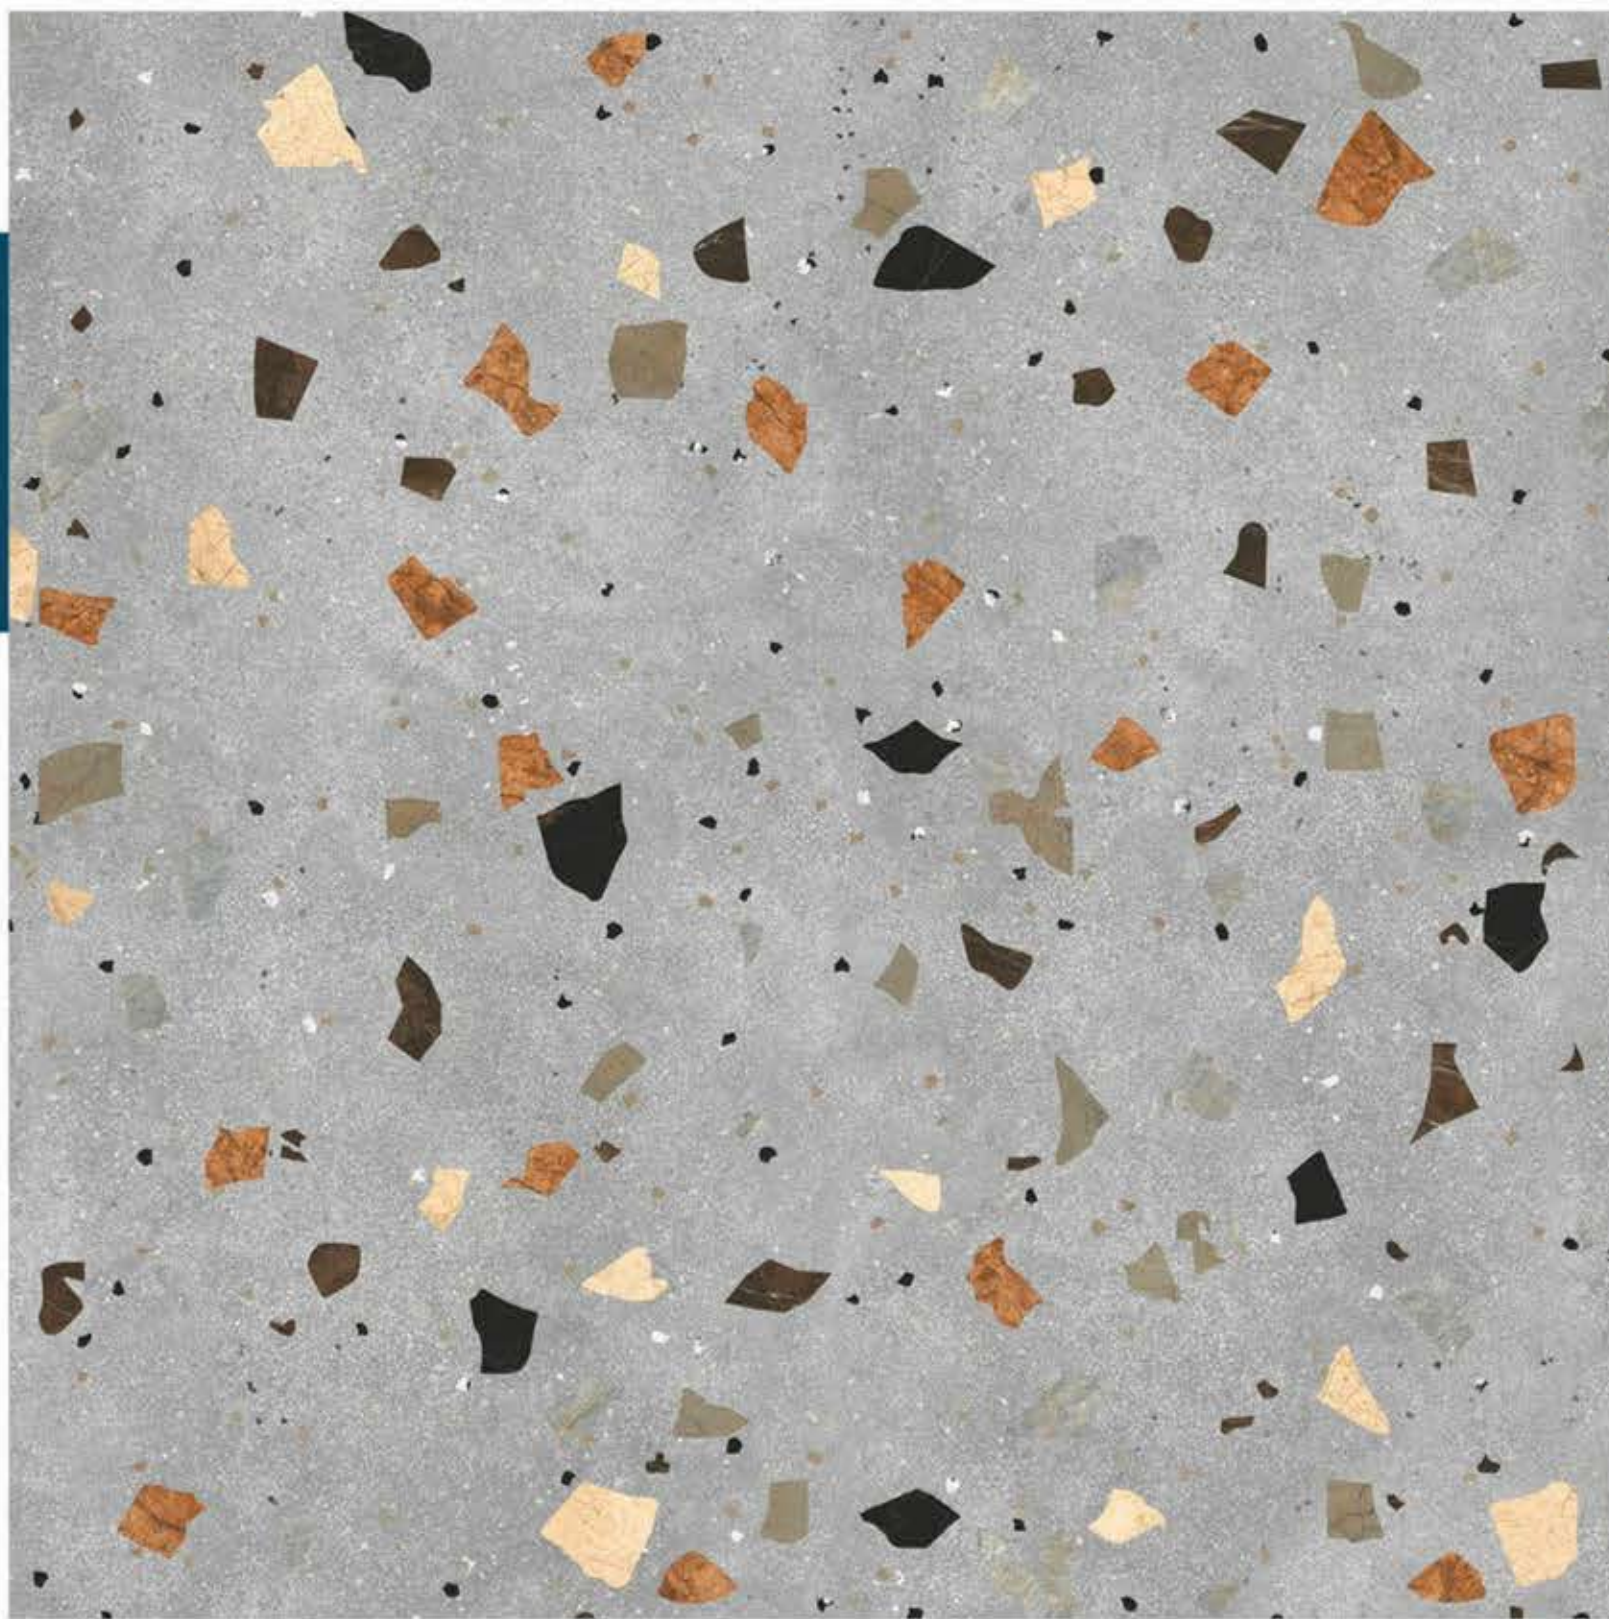

TERRAZZO GRIS

1200 X 1200 MM, RUSTIC,