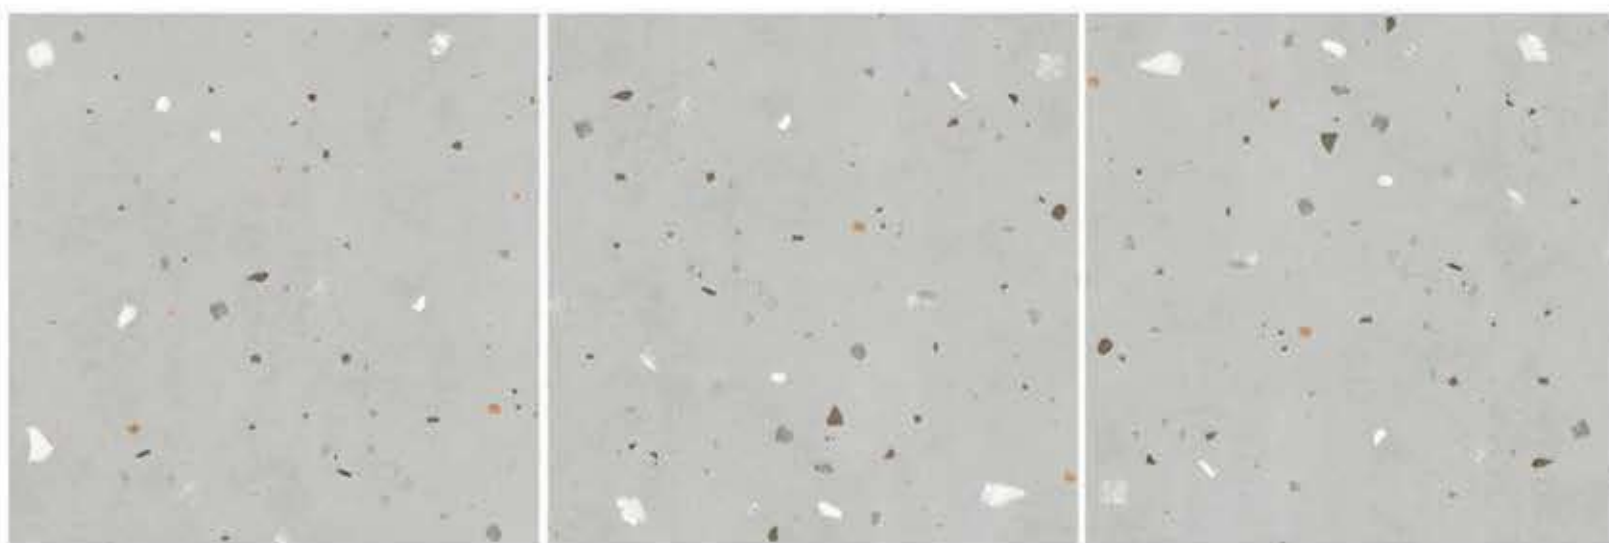

TERRAZZO SMOKE

1200 X 1200 MM, RUSTIC,