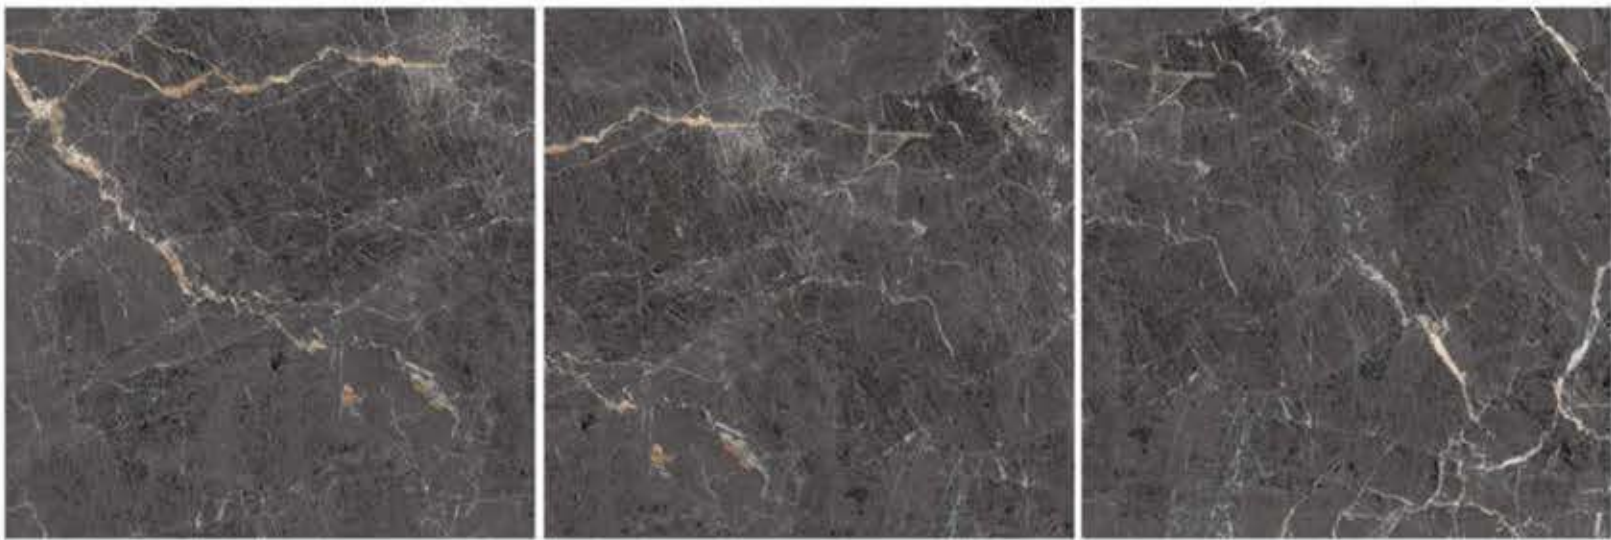

OSIRIS GREY

1200 X 1200 MM, HIGH GLOSS,