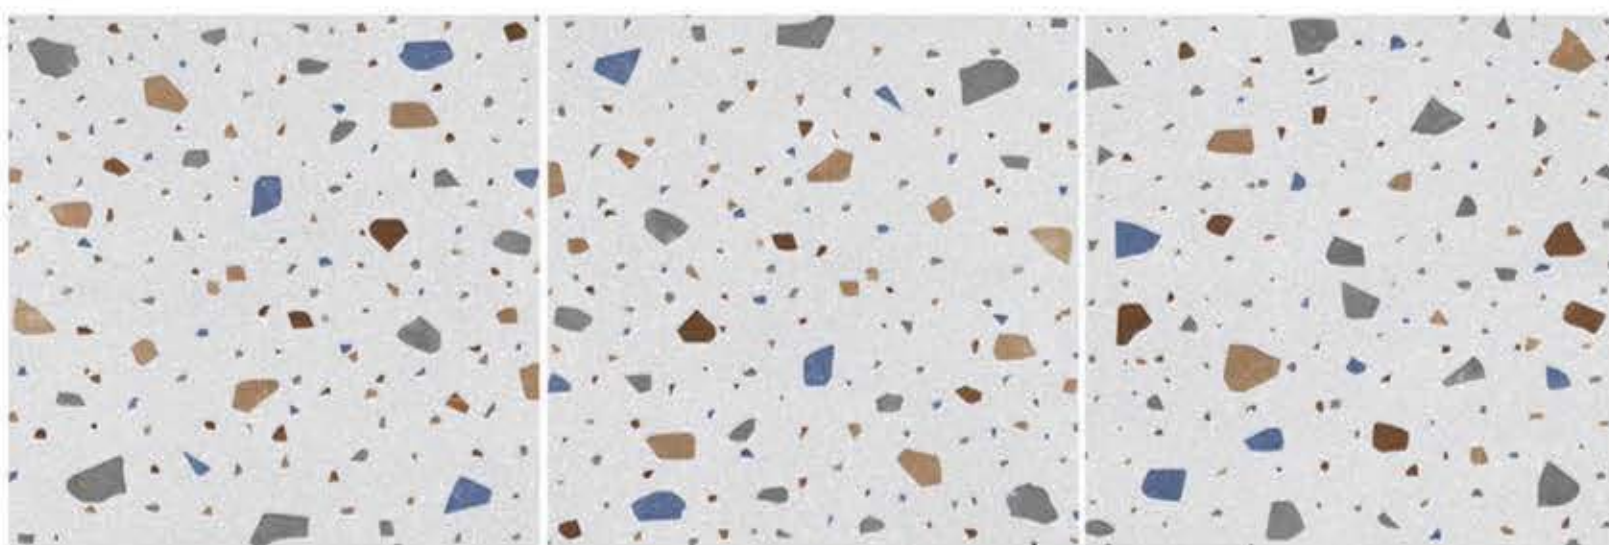

TERRAZZO HUMO

1200 X 1200 MM, RUSTIC,

TERRAZZO ICE GREY

1200 X 1200 MM, RUSTIC,

TERRAZZO IVORY

1200 X 1200 MM, RUSTIC,

TERRAZZO NATURAL

1200 X 1200 MM, RUSTIC,