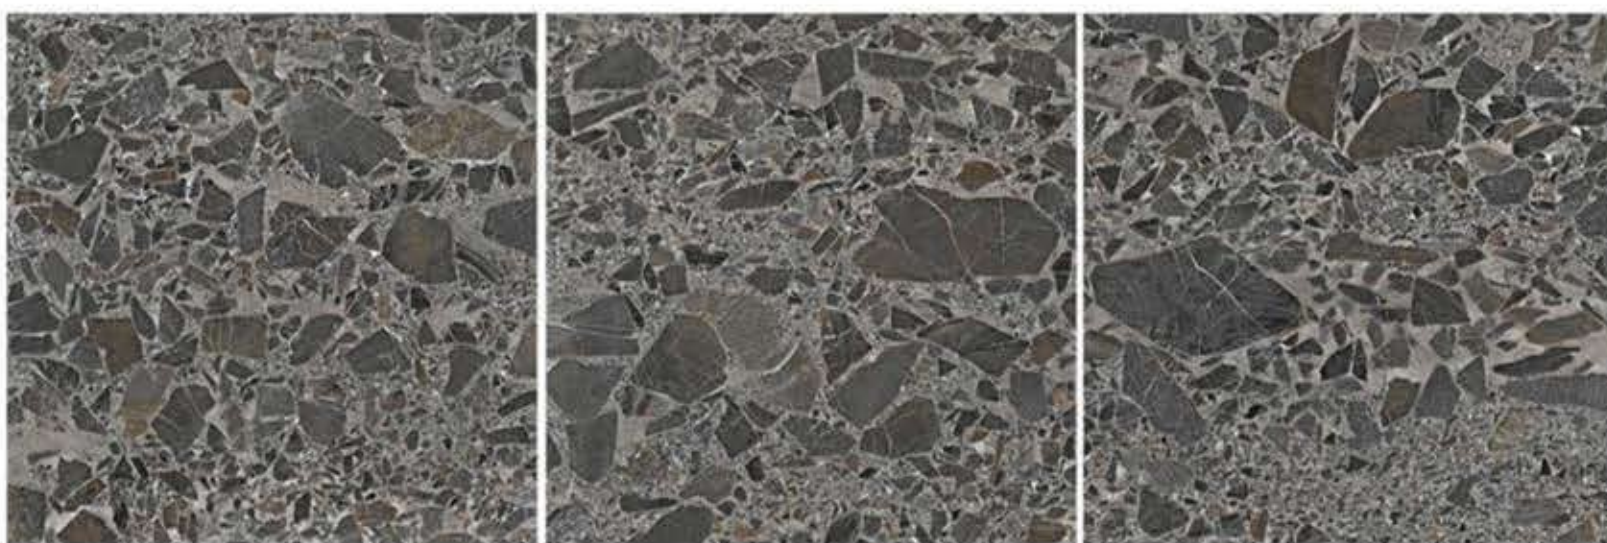

1200 X 1200 MM, RUSTIC,

TERRAZZO BEIGE
1200 X 1200 MM, RUSTIC,

TERRAZZO CARMEL

1200 X 1200 MM, RUSTIC,

TERRAZZO GREY

1200 X 1200 MM, RUSTIC,

TERRAZZO GRIS

1200 X 1200 MM, RUSTIC,