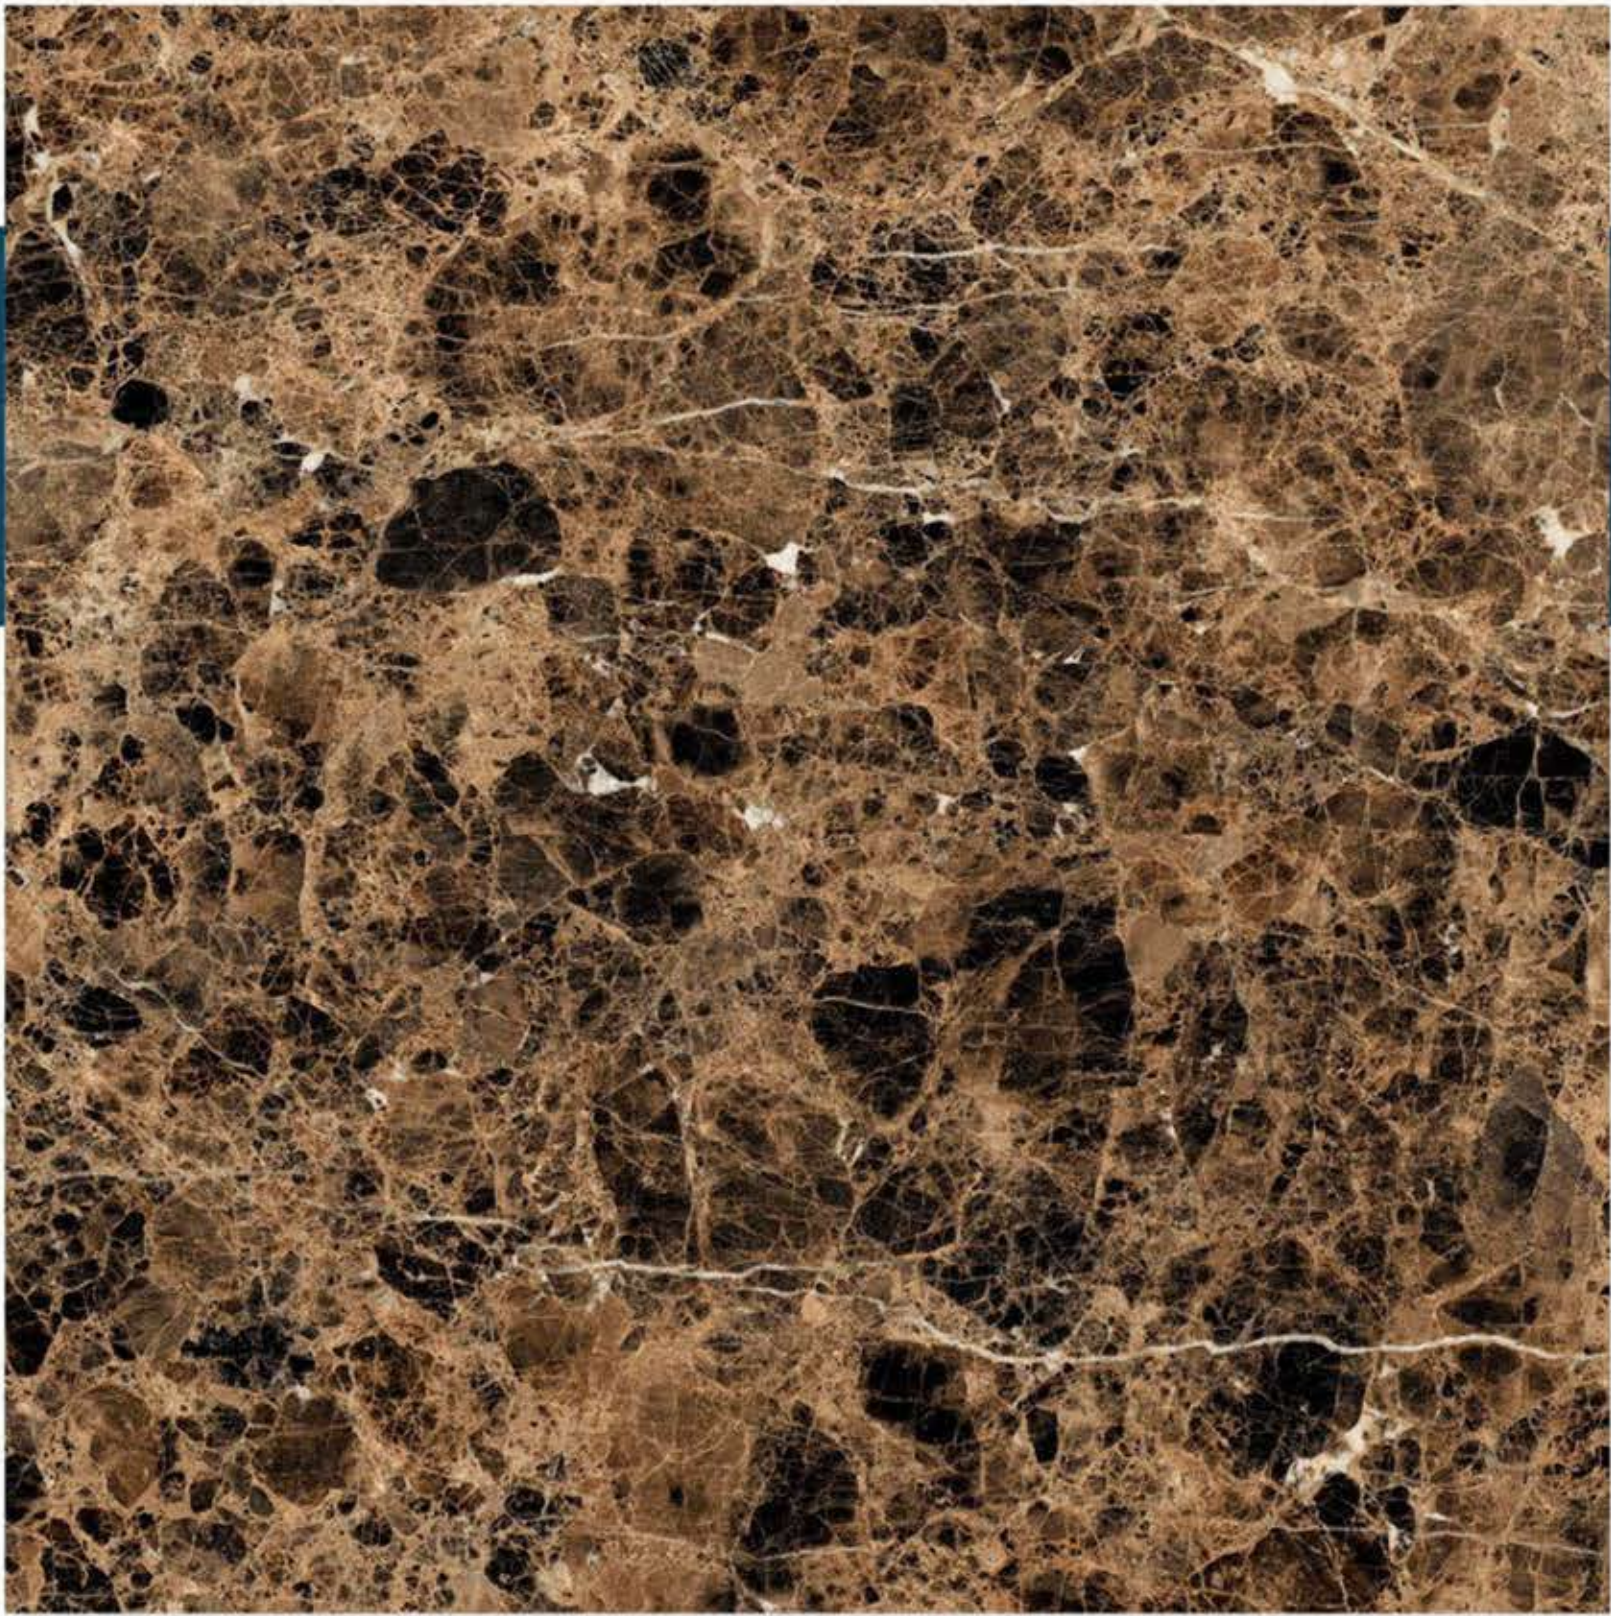

MONT GOLD

1200 X 1200 MM, HIGH GLOSS,