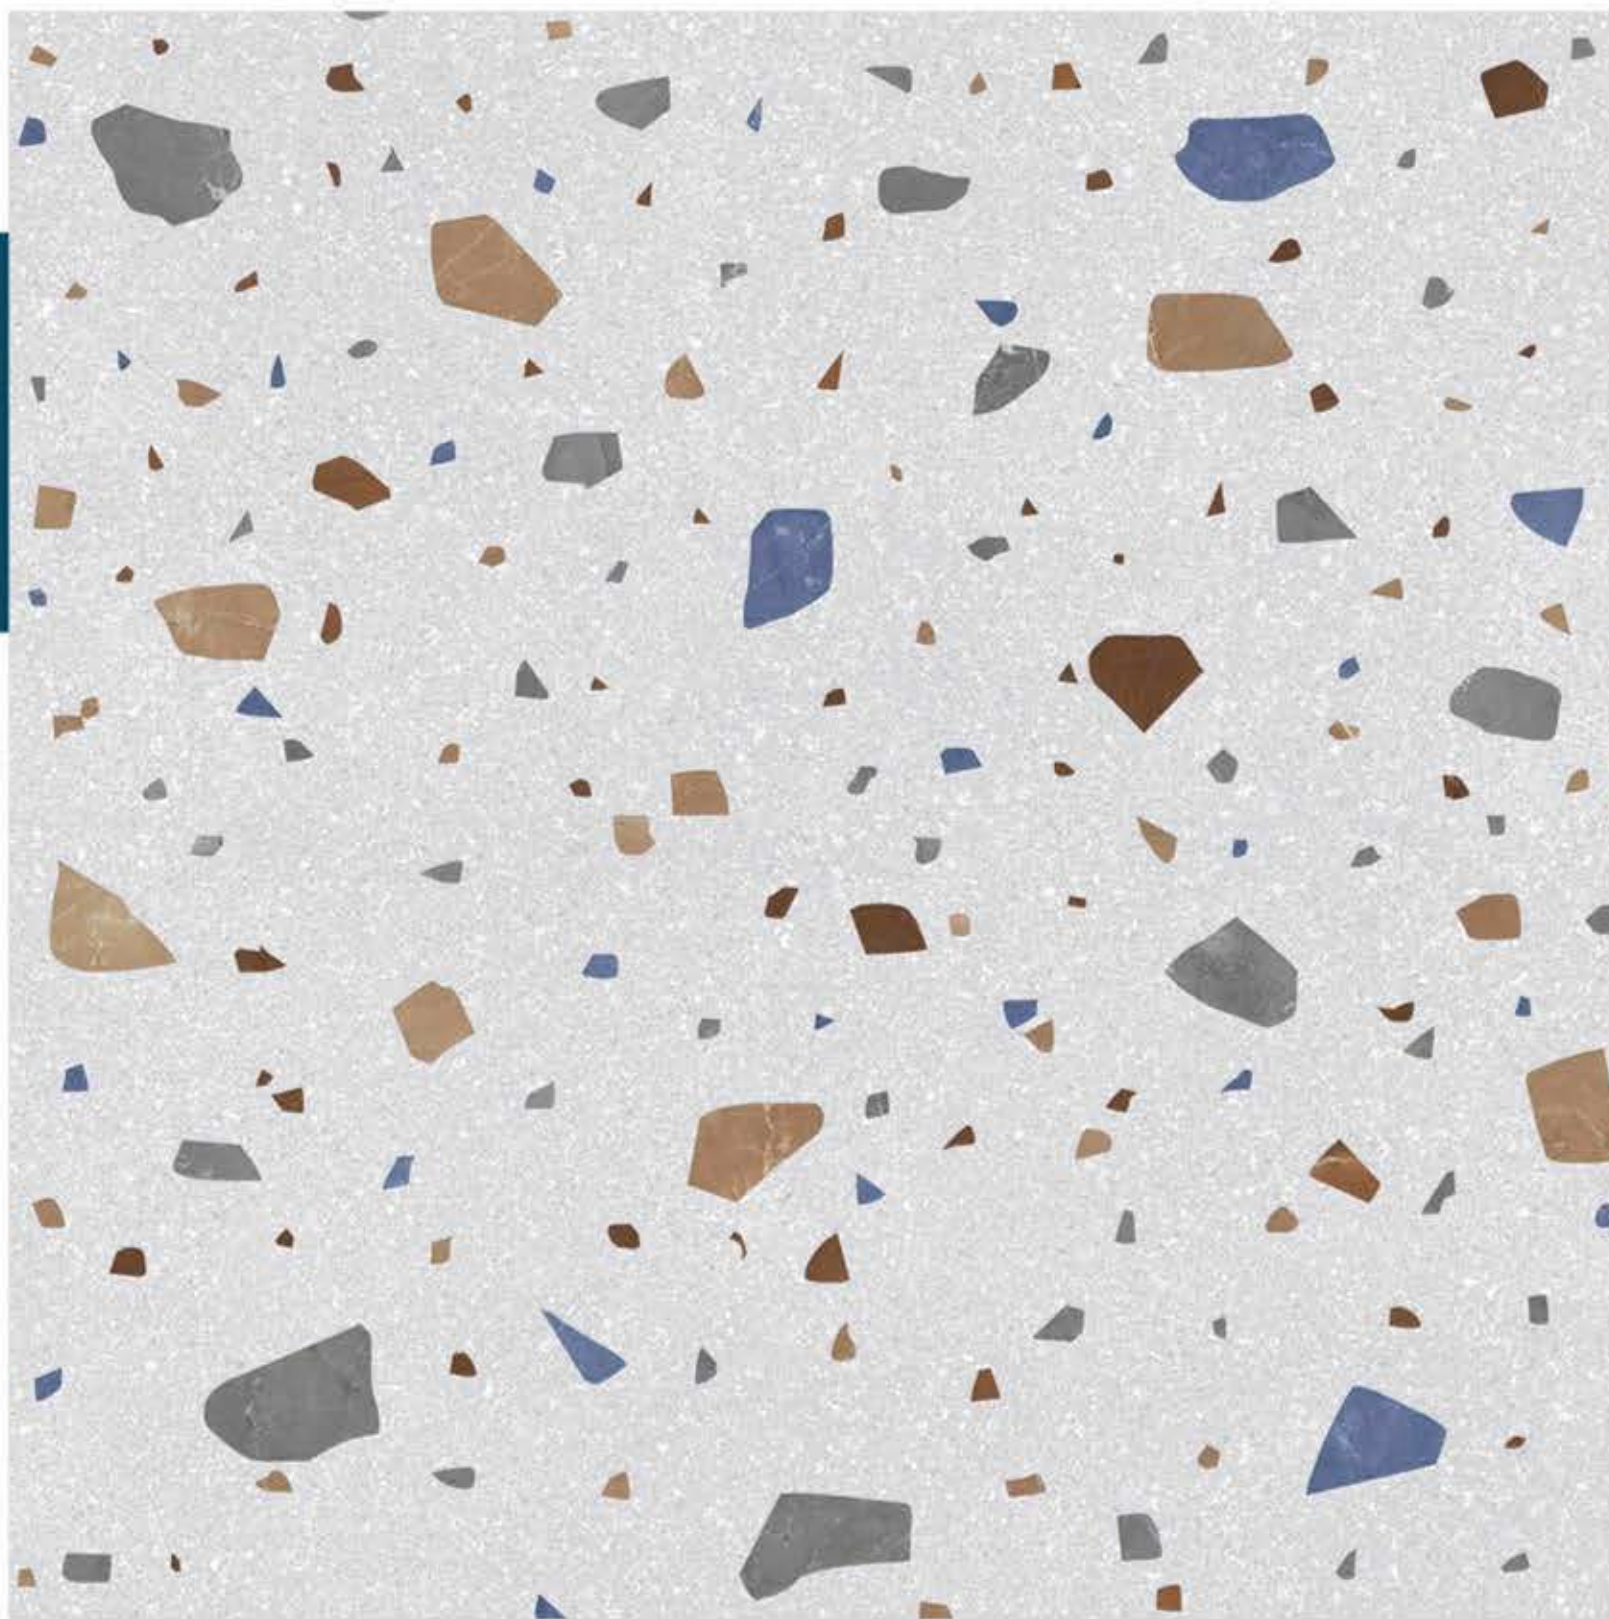

TERRAZZO HUMO

1200 X 1200 MM, RUSTIC,

TERRAZZO ICE GREY

1200 X 1200 MM, RUSTIC,

TERRAZZO IVORY

1200 X 1200 MM, RUSTIC,

TERRAZZO NATURAL

1200 X 1200 MM, RUSTIC,