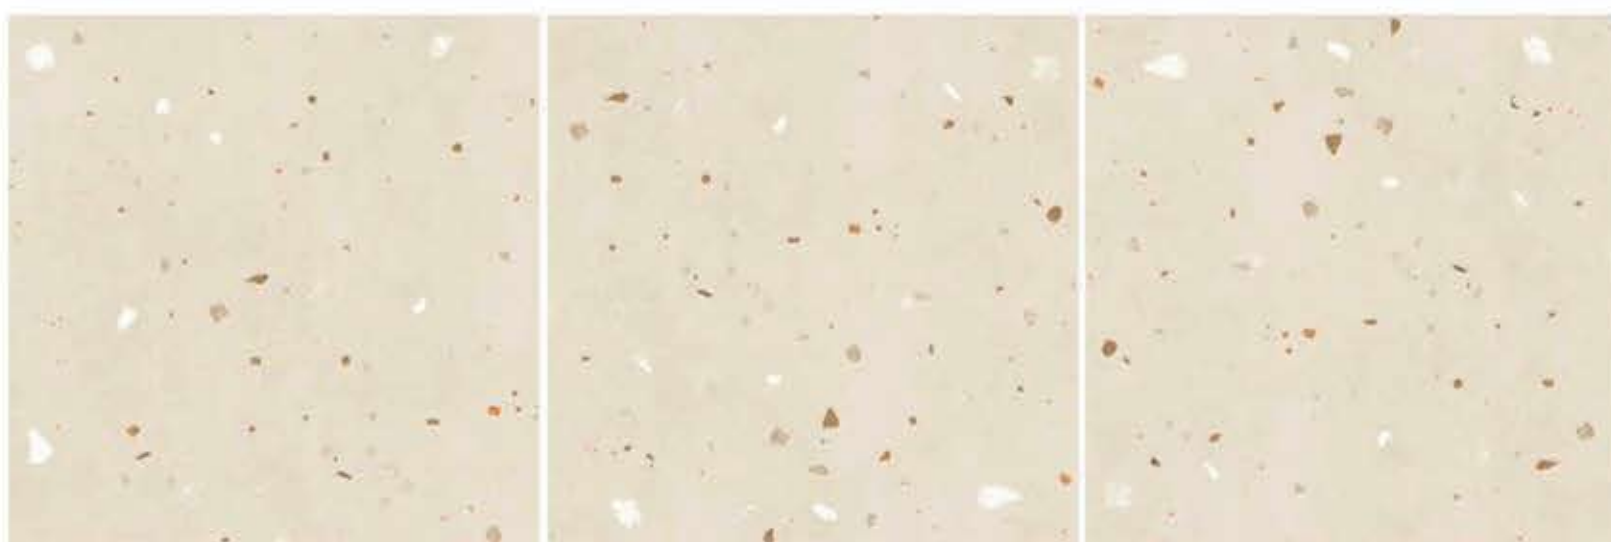

TERRAZZO IVORY

1200 X 1200 MM, RUSTIC,