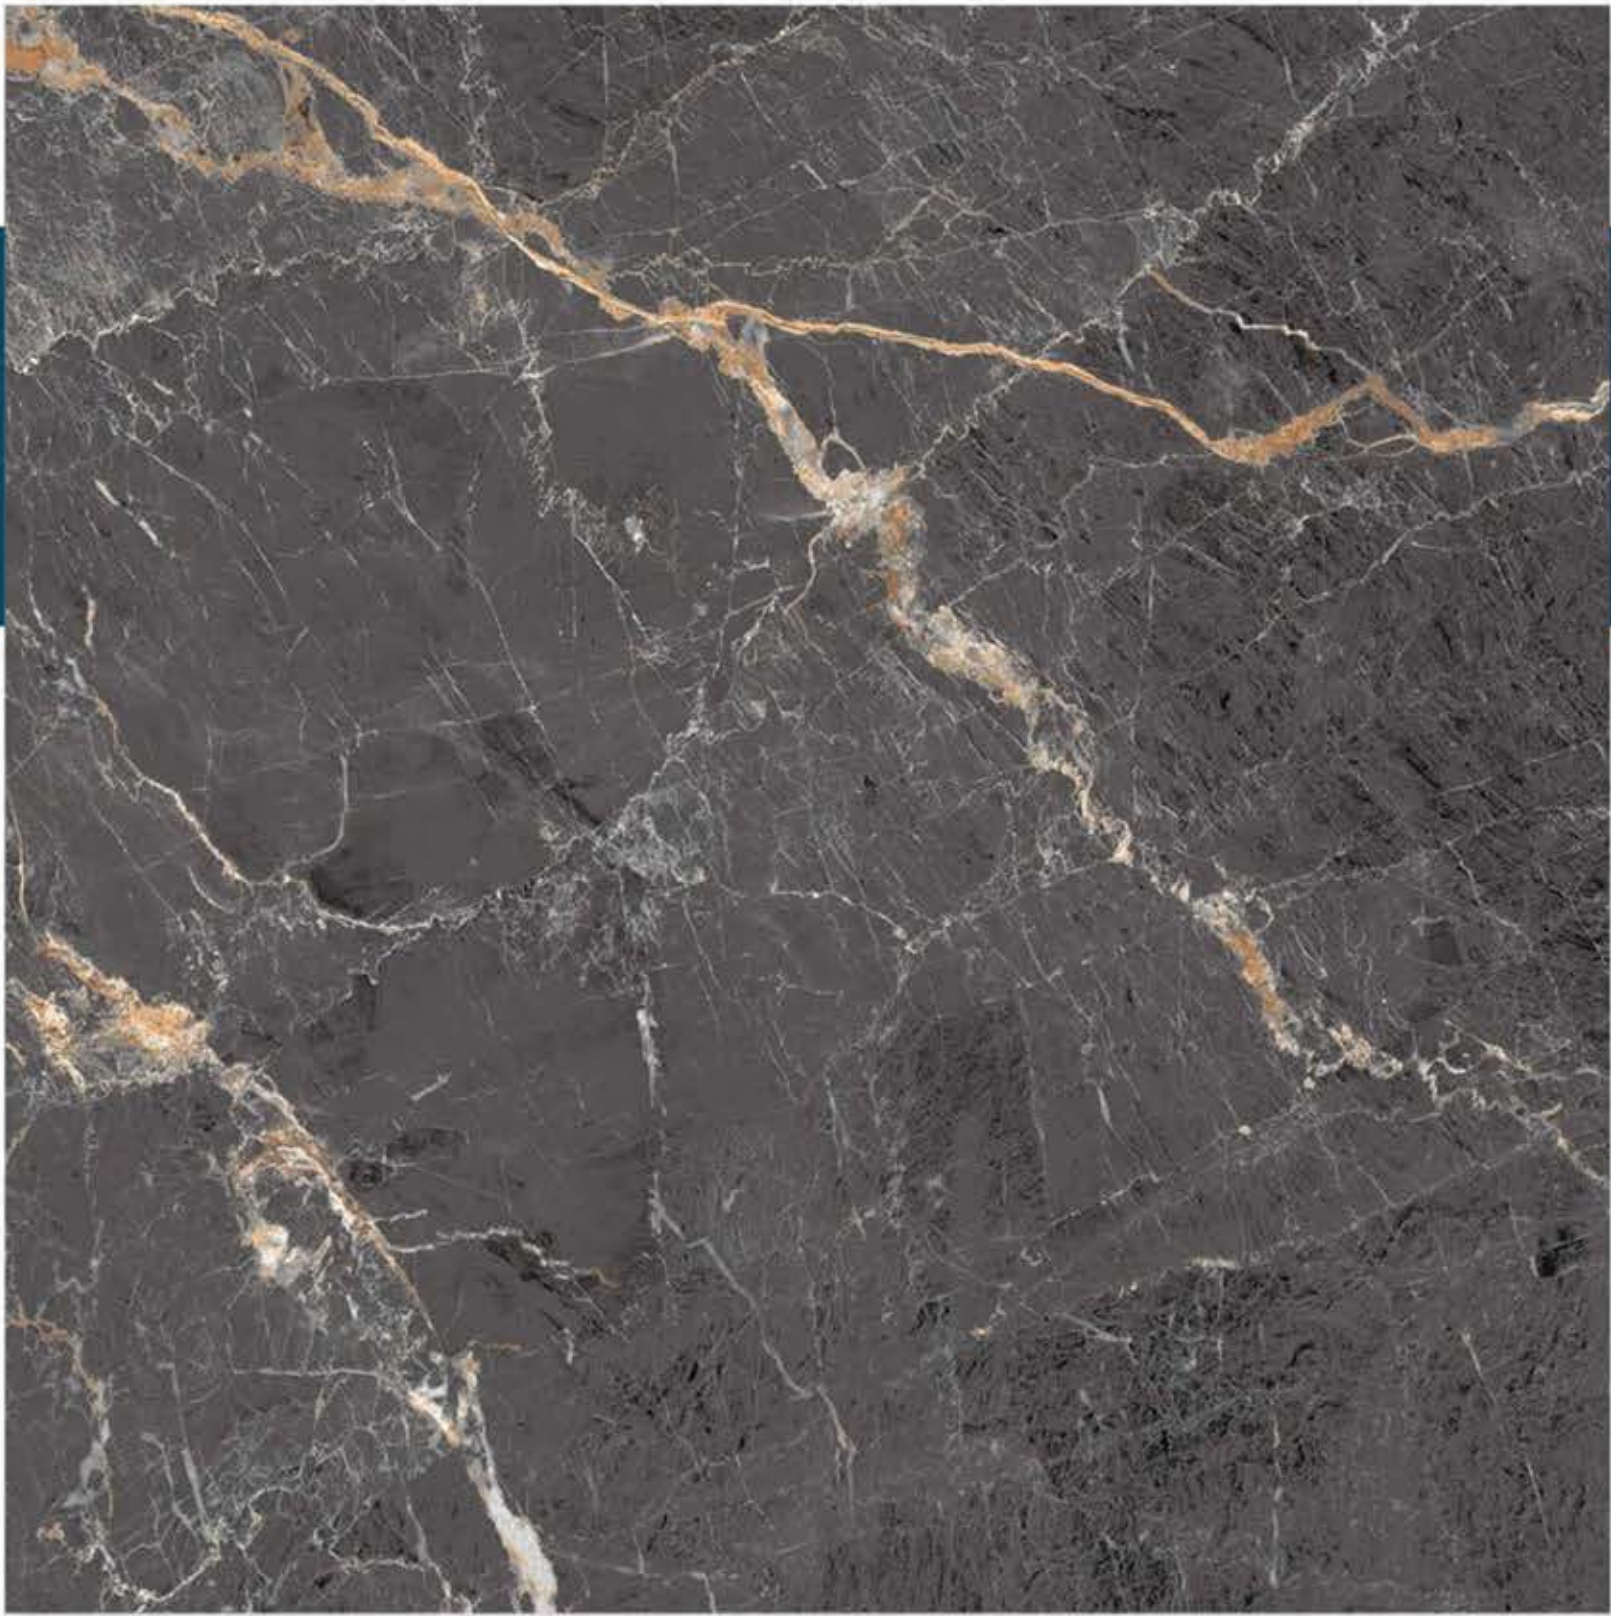

OSIRIS GREY

1200 X 1200 MM, HIGH GLOSS,