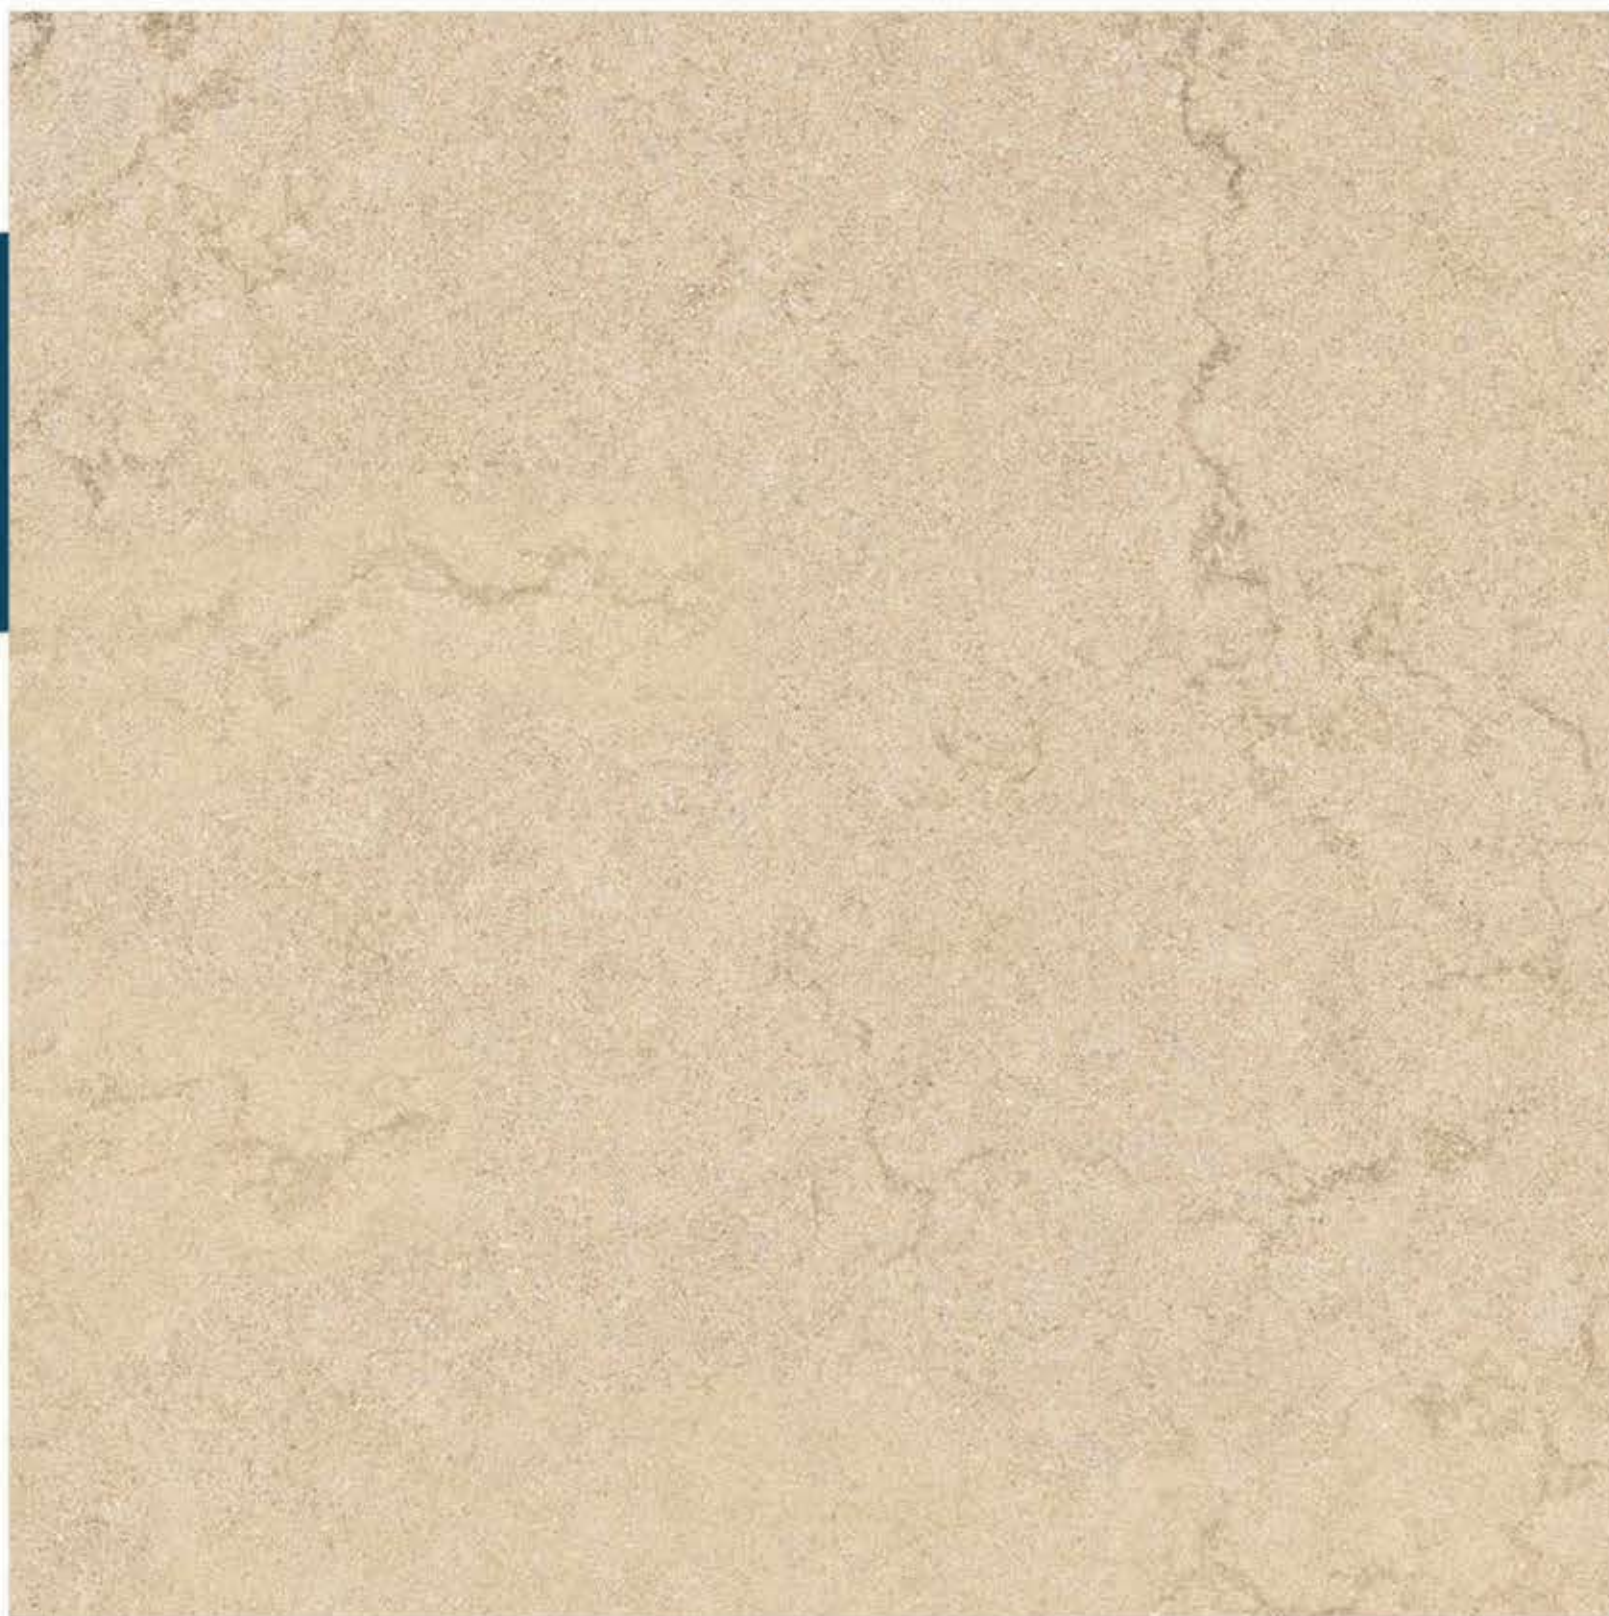

METZ MARFIL

1200 X 1200 MM, RUSTIC,