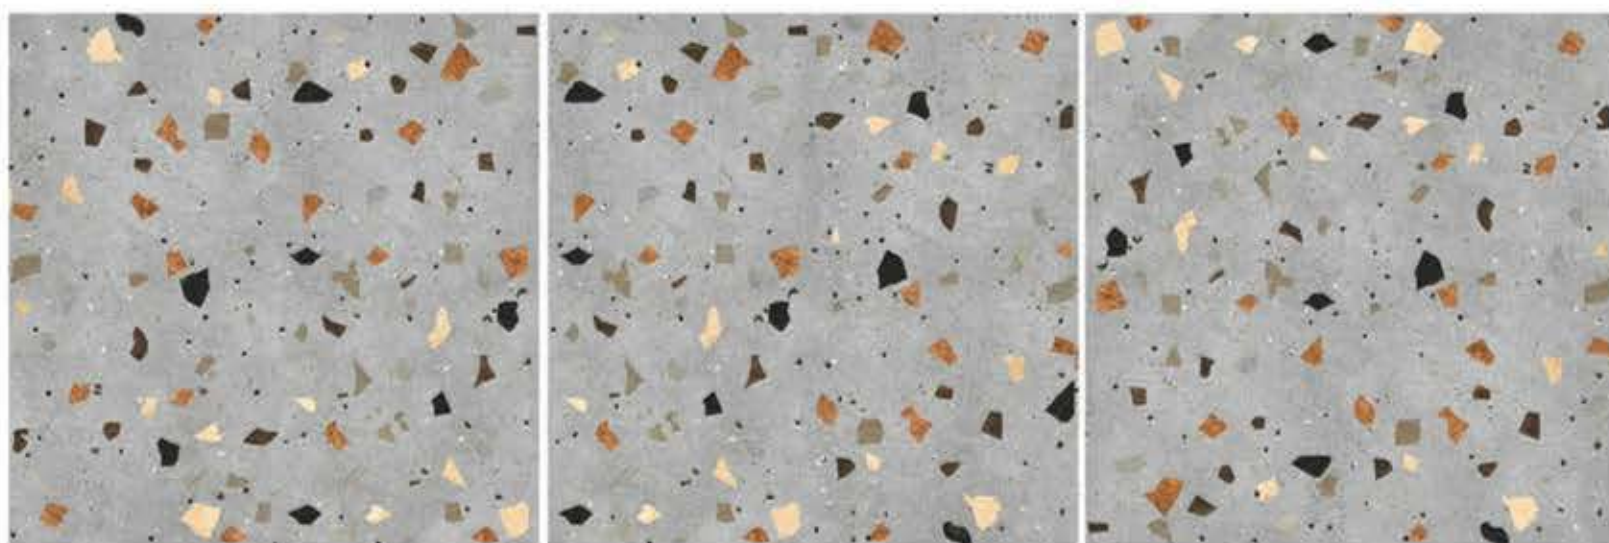

1200 X 1200 MM, RUSTIC,

TERRAZZO BEIGE
1200 X 1200 MM, RUSTIC,

TERRAZZO CARMEL

1200 X 1200 MM, RUSTIC,

TERRAZZO GREY

1200 X 1200 MM, RUSTIC,

TERRAZZO GRIS

1200 X 1200 MM, RUSTIC,