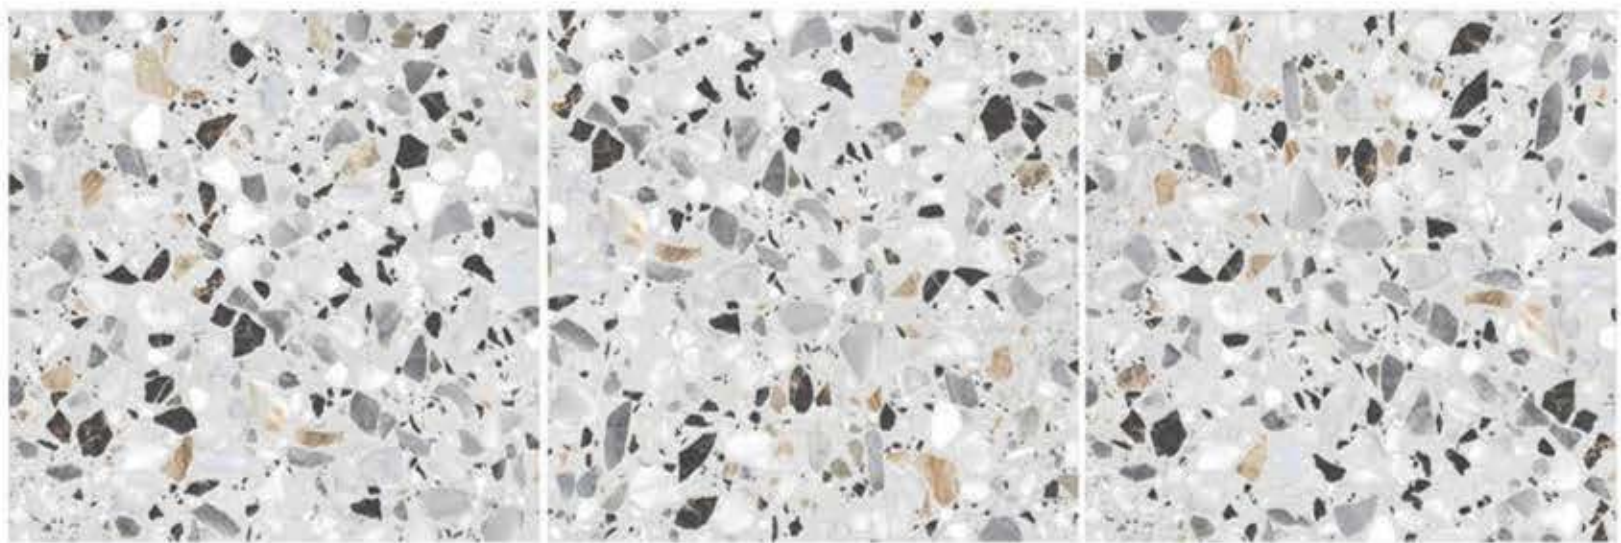

TERRAZZO ICE GREY

1200 X 1200 MM, RUSTIC,