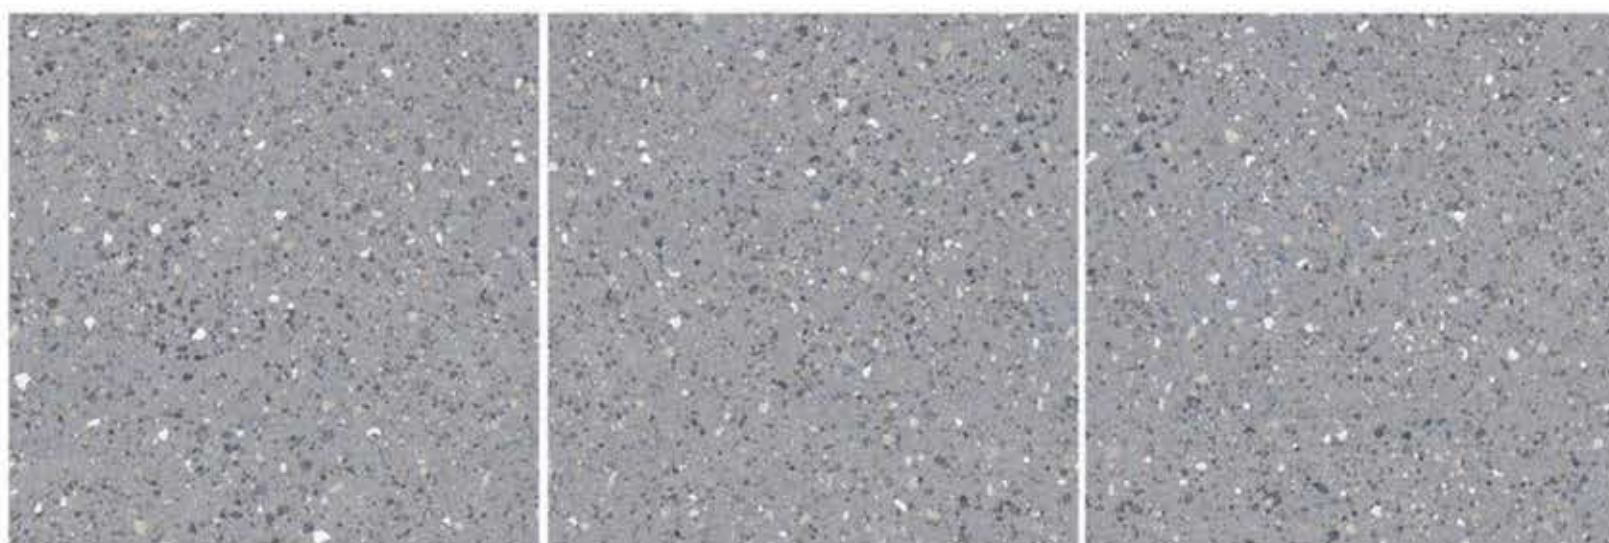

1200 X 1200 MM, RUSTIC,

TERRAZZO BEIGE
1200 X 1200 MM, RUSTIC,

TERRAZZO CARMEL

1200 X 1200 MM, RUSTIC,

TERRAZZO GREY

1200 X 1200 MM, RUSTIC,

TERRAZZO GRIS

1200 X 1200 MM, RUSTIC,