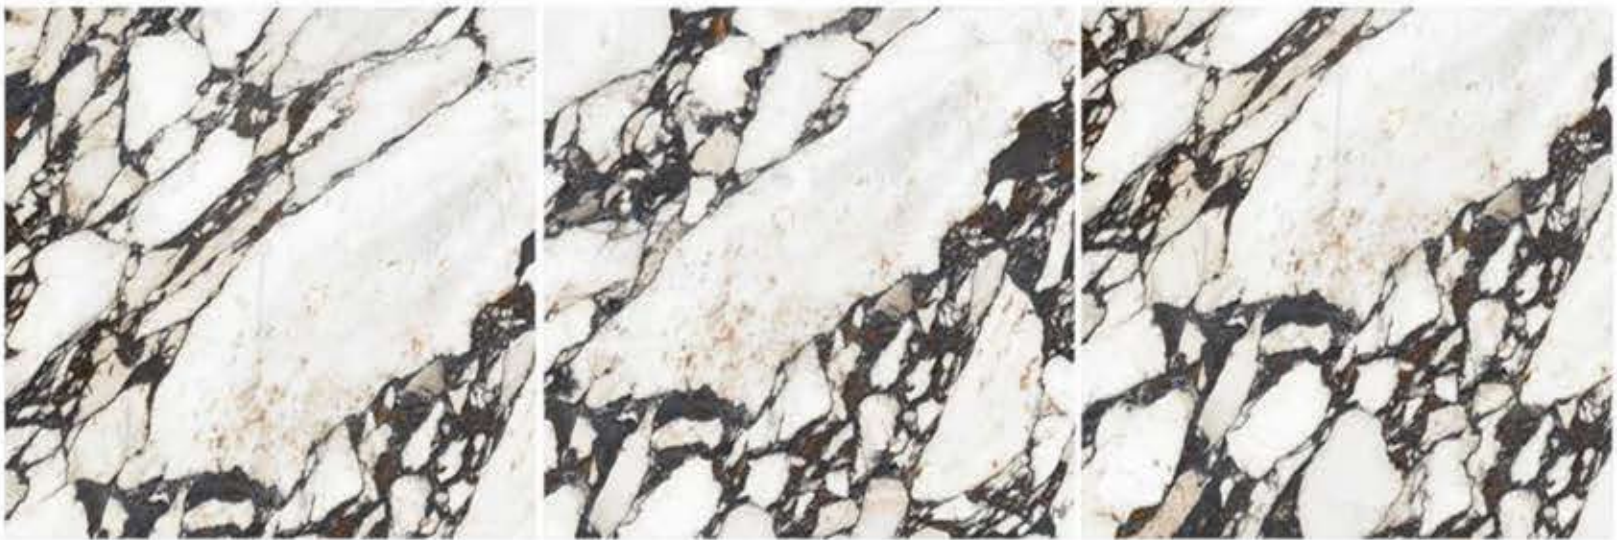

BLUE WAVE

1200 X 1200 MM, HIGH GLOSS,

BRATVI WHITE

1200 X 1200 MM, HIGH GLOSS,

BRECCIA AURORA

1200 X 1200 MM, HIGH GLOSS,

EMPERADOR COFFEE

1200 X 1200 MM, HIGH GLOSS,