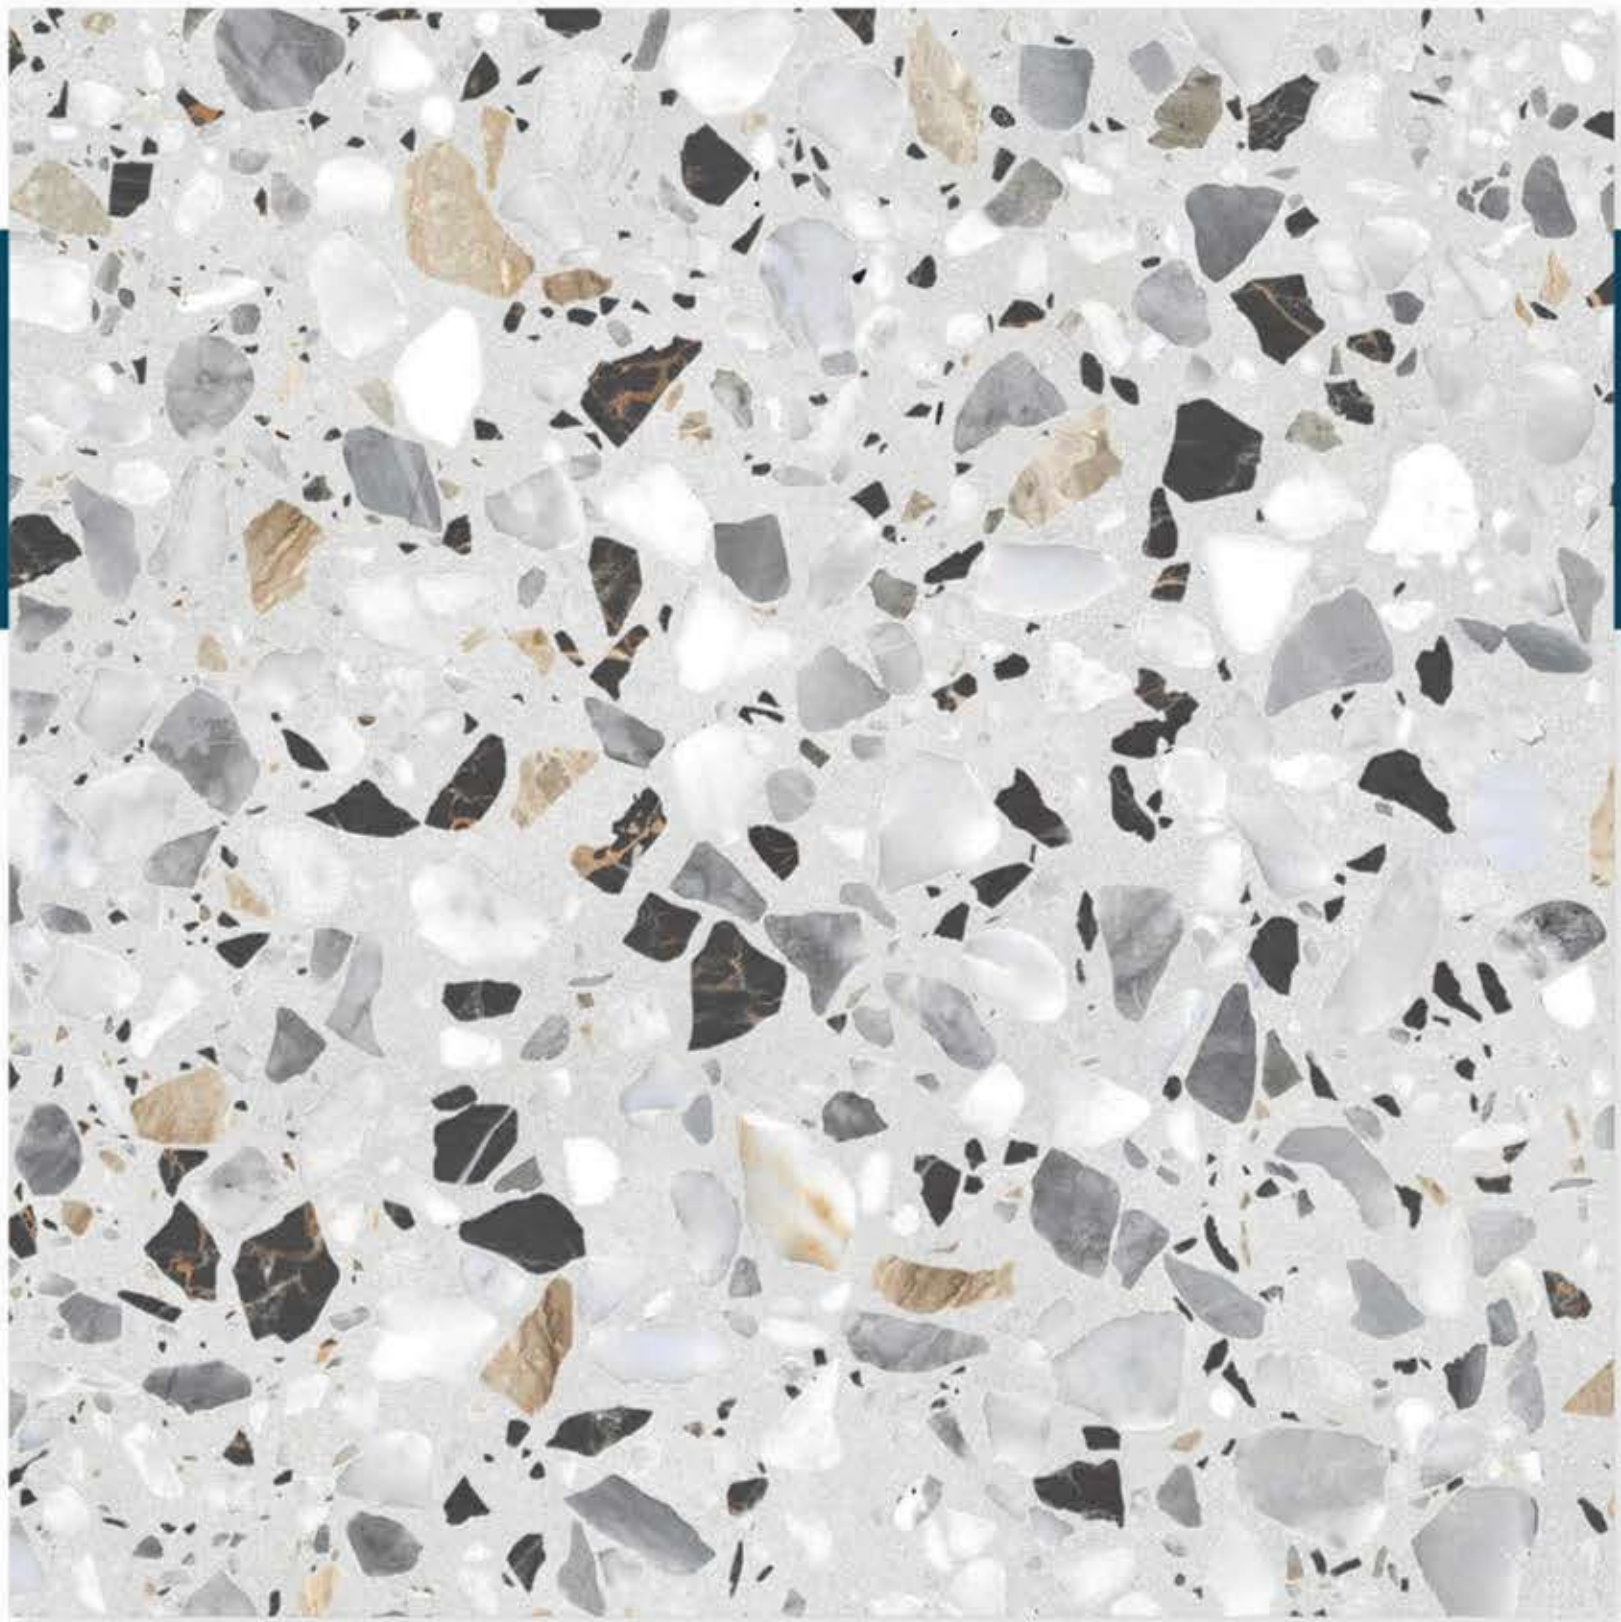

TERRAZZO ICE GREY

1200 X 1200 MM, RUSTIC,