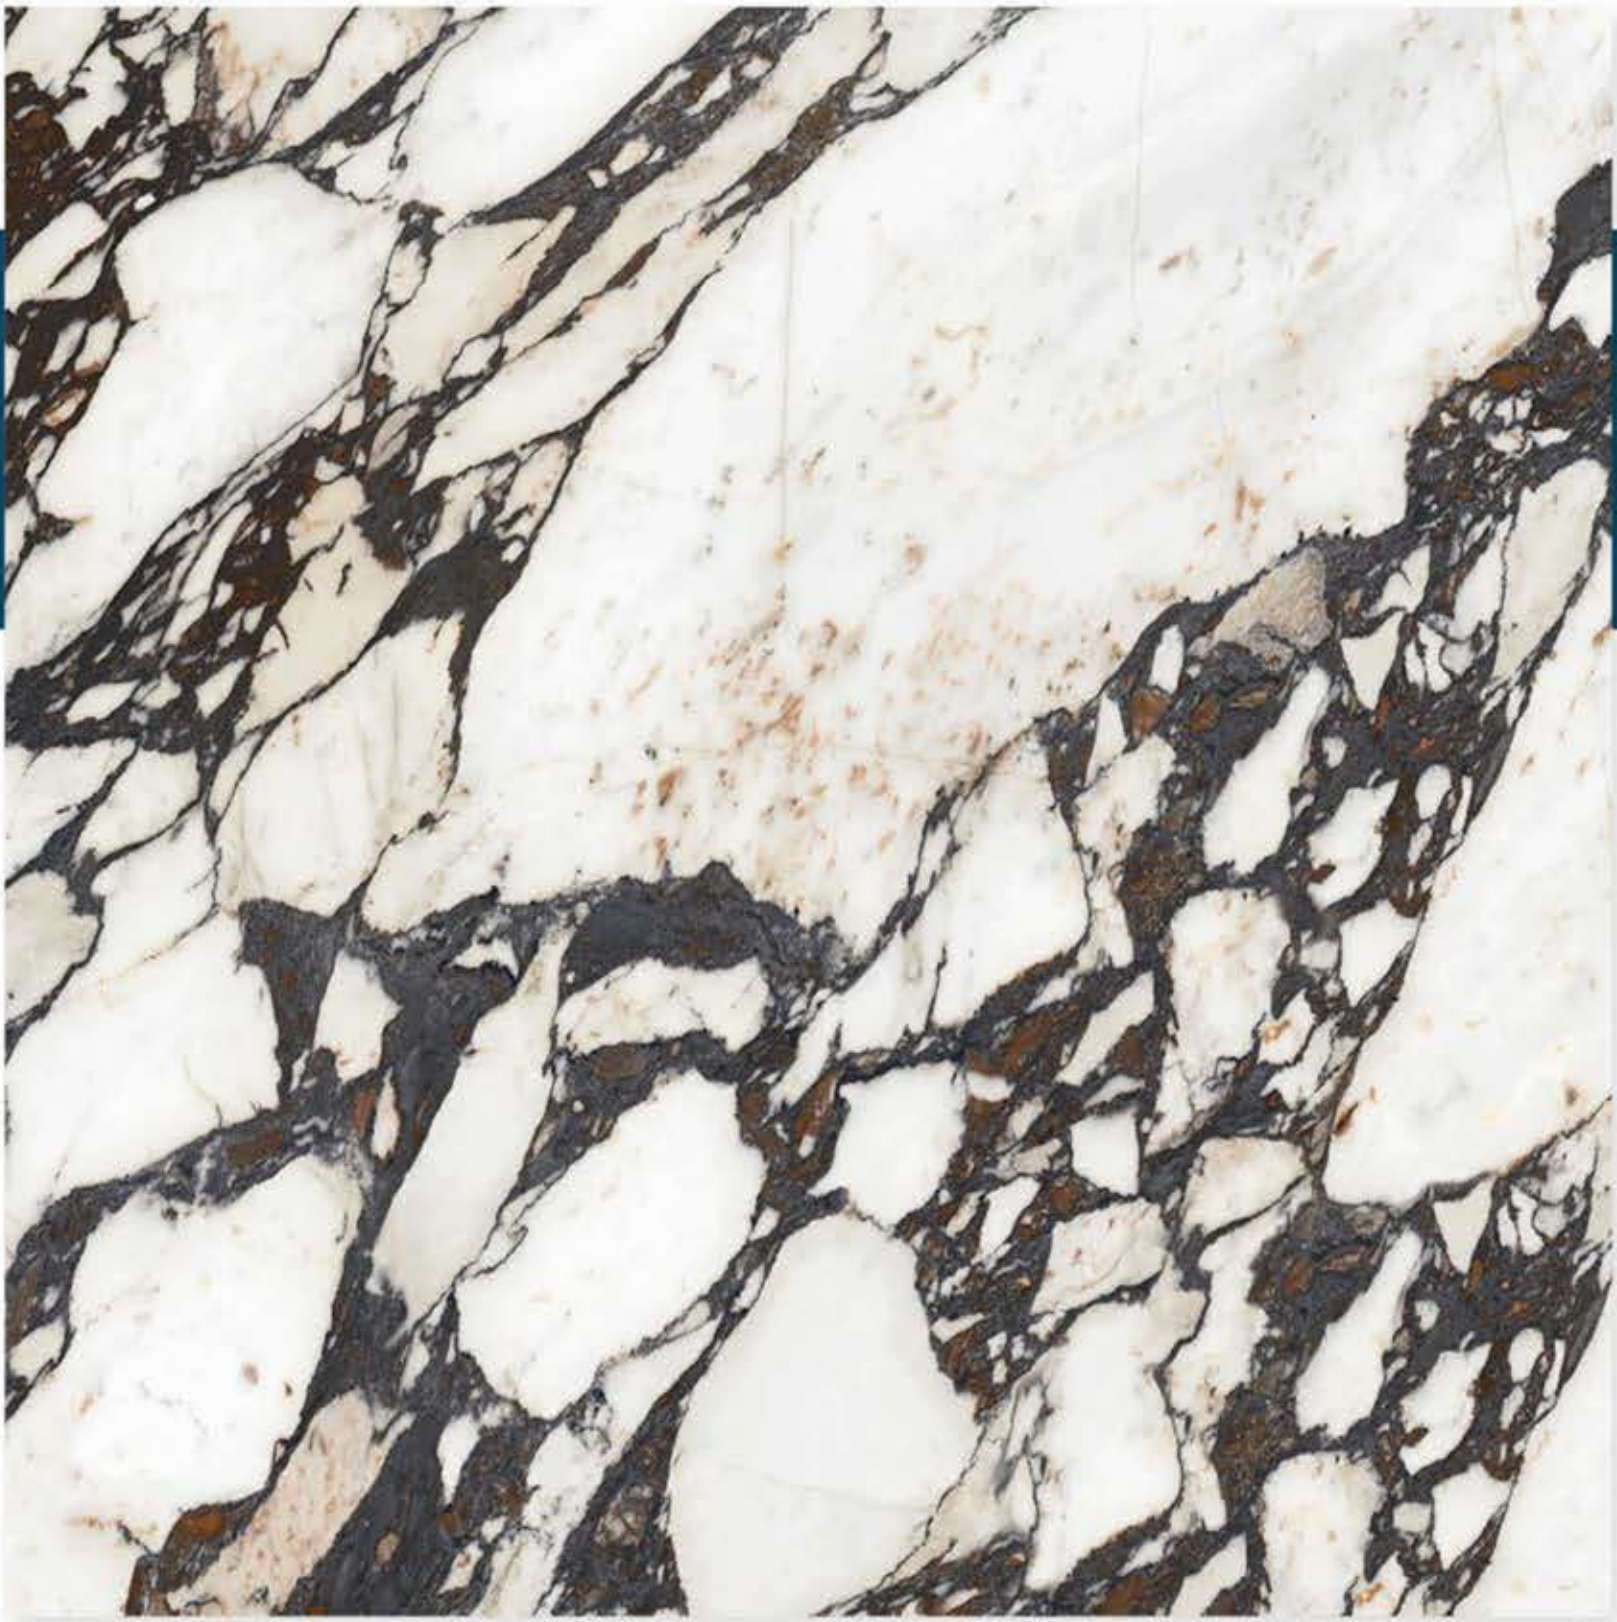

BLUE WAVE

1200 X 1200 MM, HIGH GLOSS,

BRATVI WHITE

1200 X 1200 MM, HIGH GLOSS,

BRECCIA AURORA

1200 X 1200 MM, HIGH GLOSS,

EMPERADOR COFFEE

1200 X 1200 MM, HIGH GLOSS,