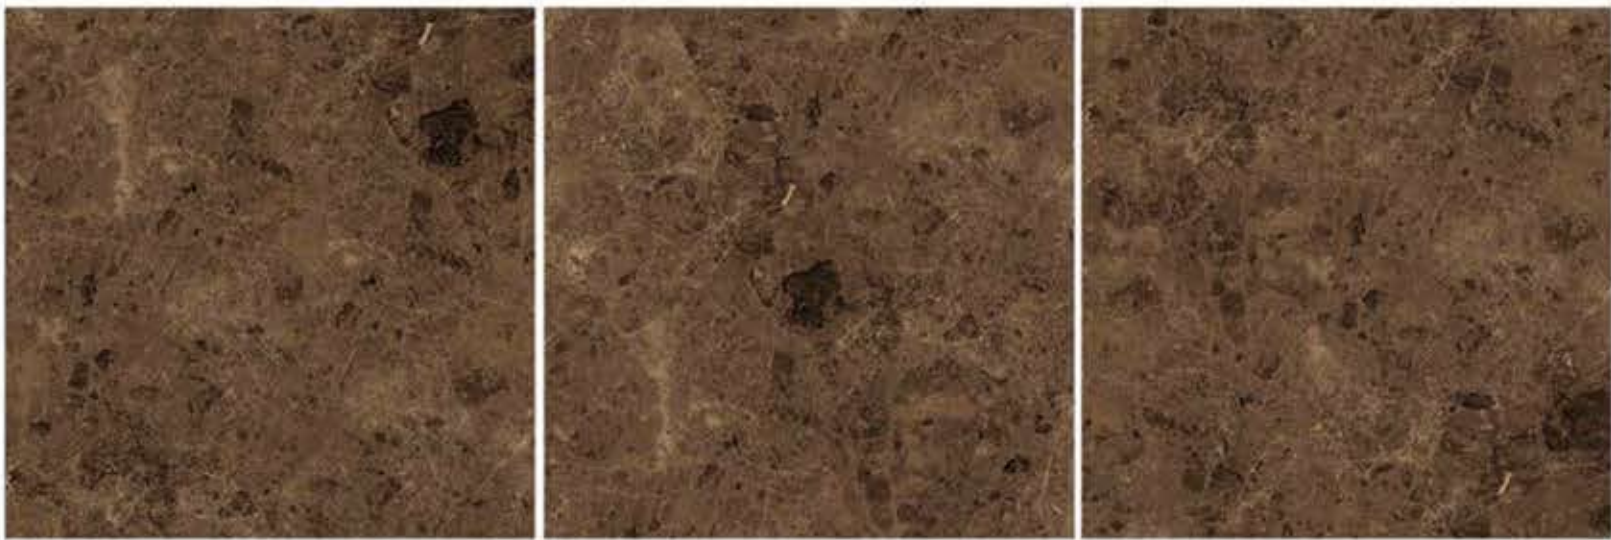

BLUE WAVE

1200 X 1200 MM, HIGH GLOSS,

BRATVI WHITE

1200 X 1200 MM, HIGH GLOSS,

BRECCIA AURORA

1200 X 1200 MM, HIGH GLOSS,

EMPERADOR COFFEE

1200 X 1200 MM, HIGH GLOSS,