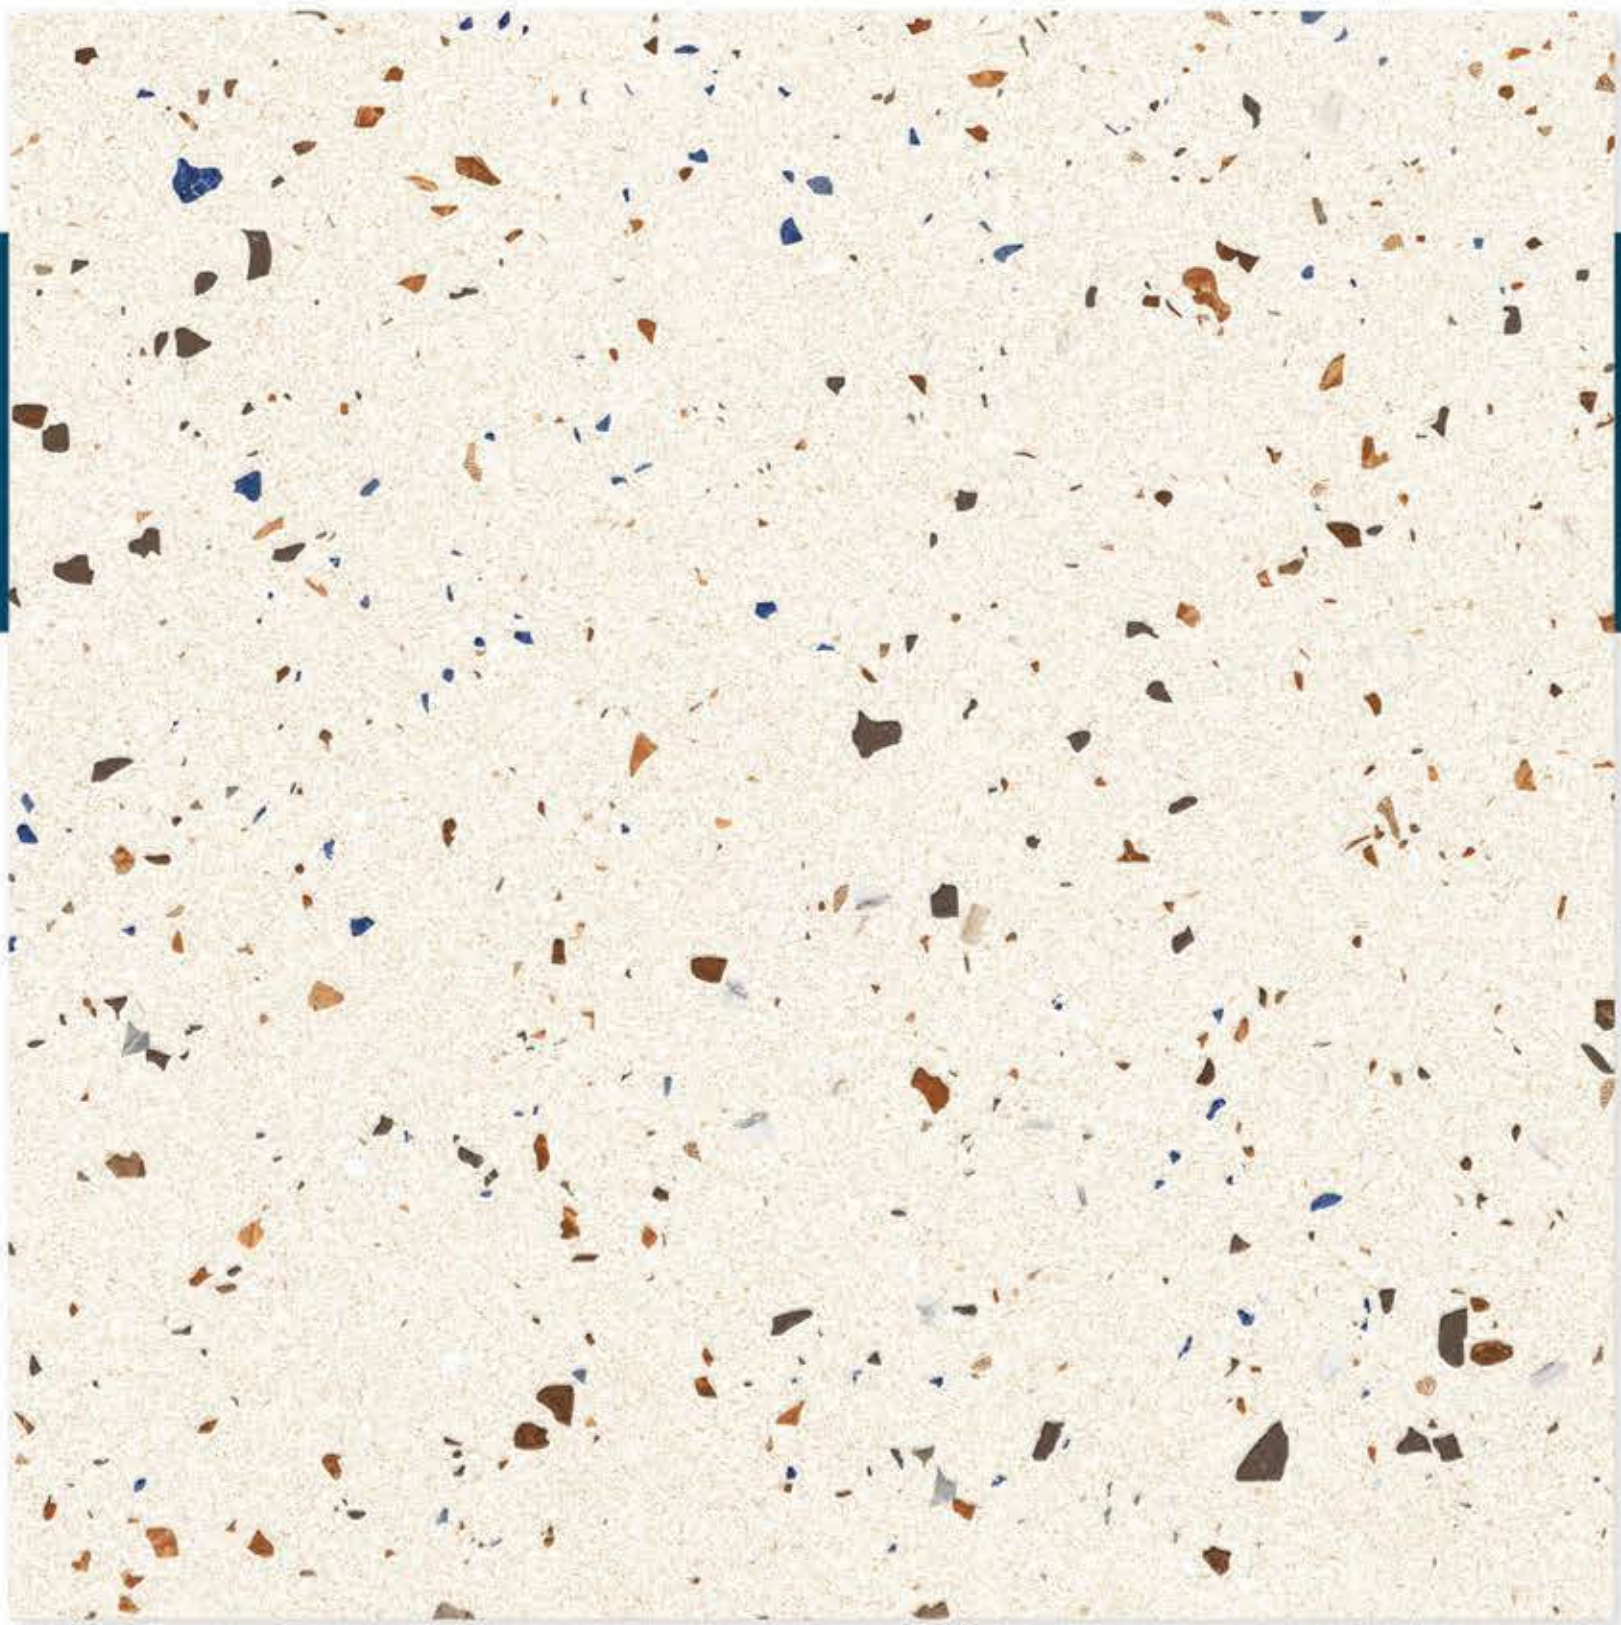

TERRAZZO VENILLA

1200 X 1200 MM, GLOSSY,