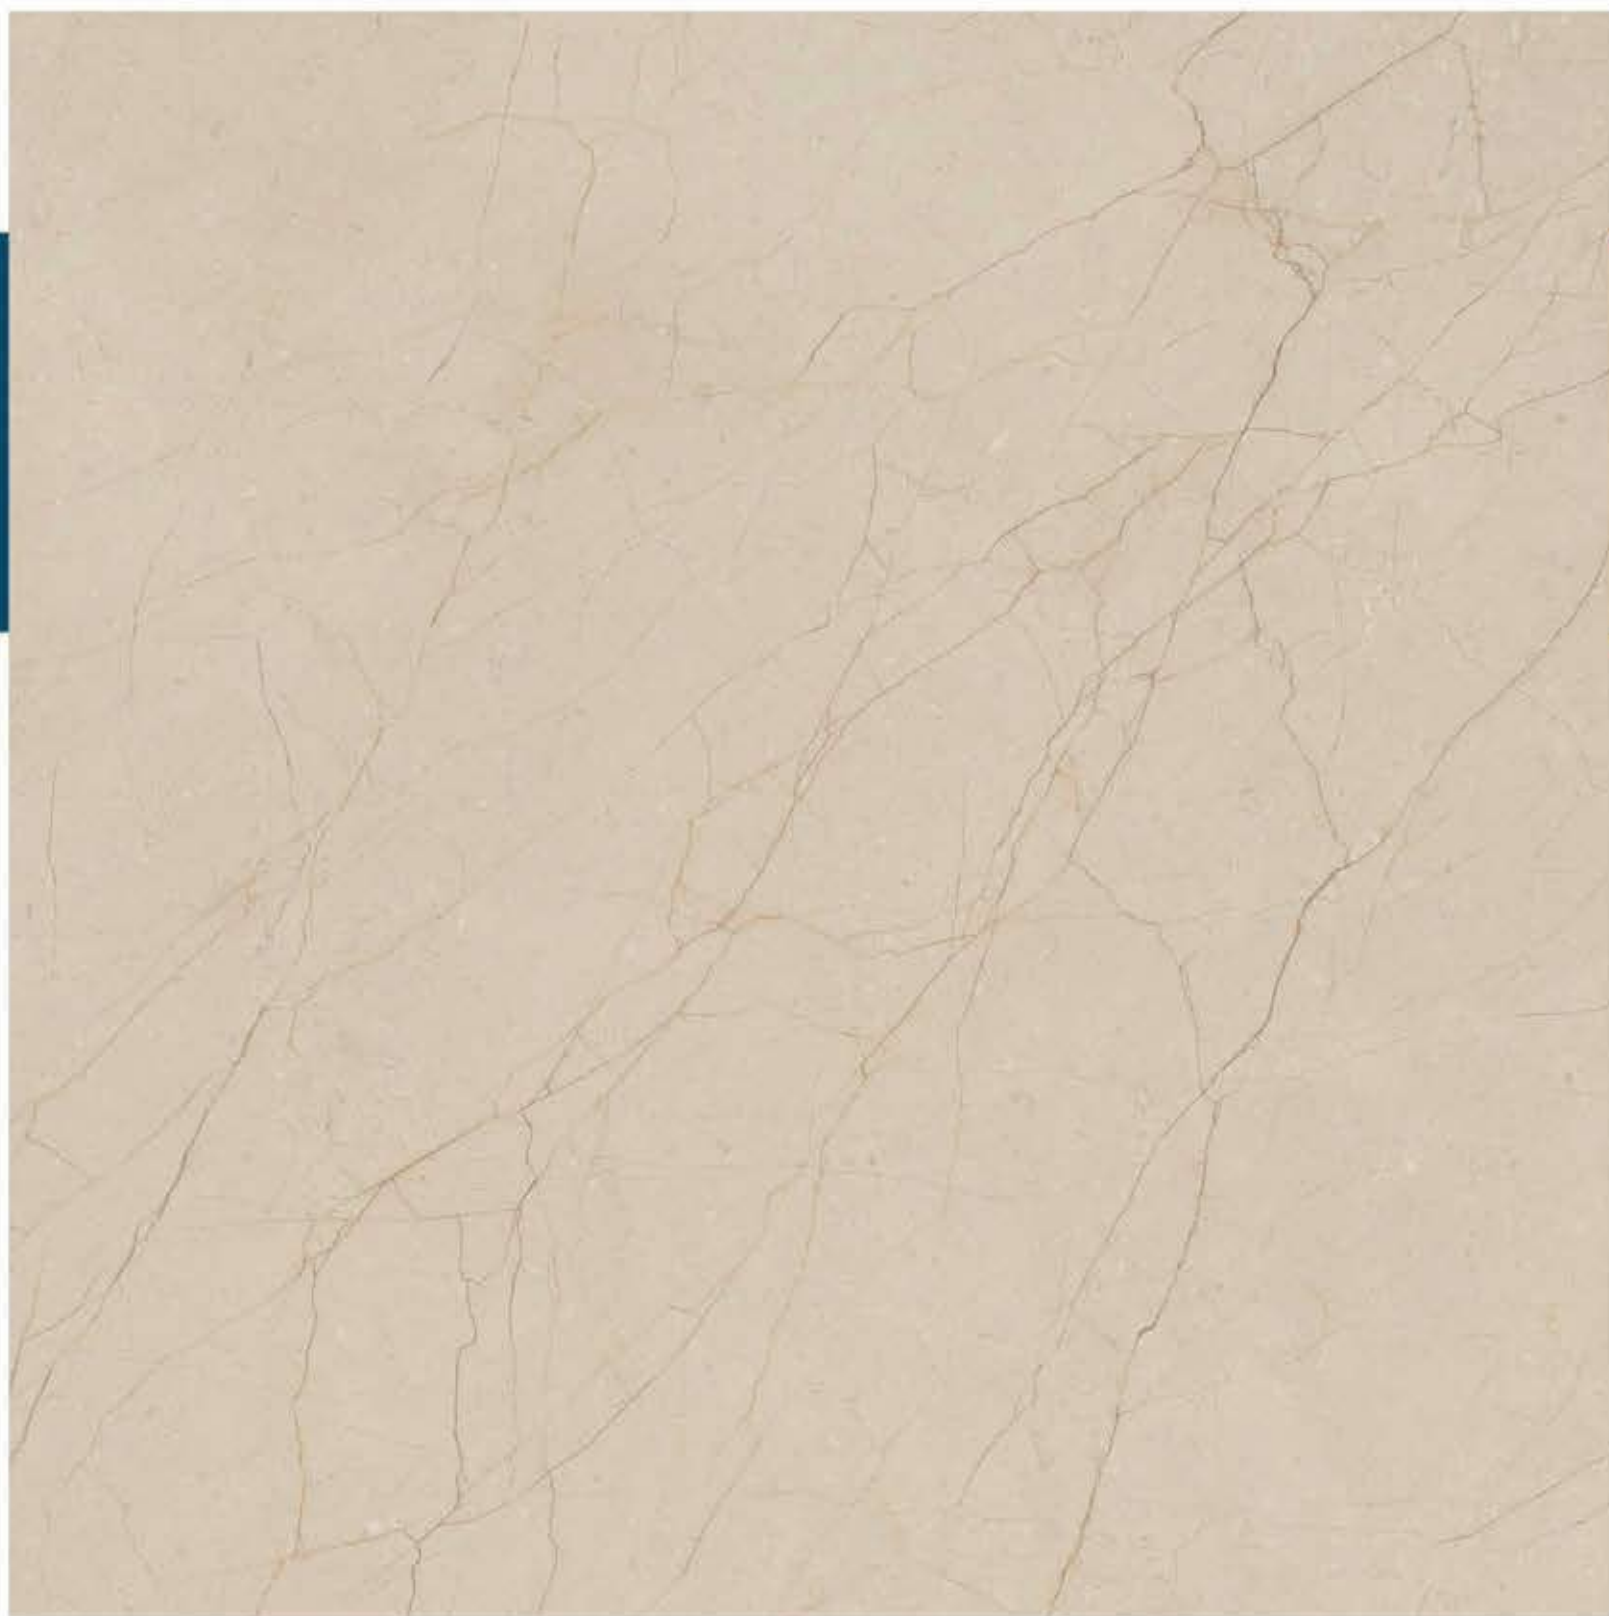

ANTICA NATURAL

1200 X 1200 MM, GLOSSY,