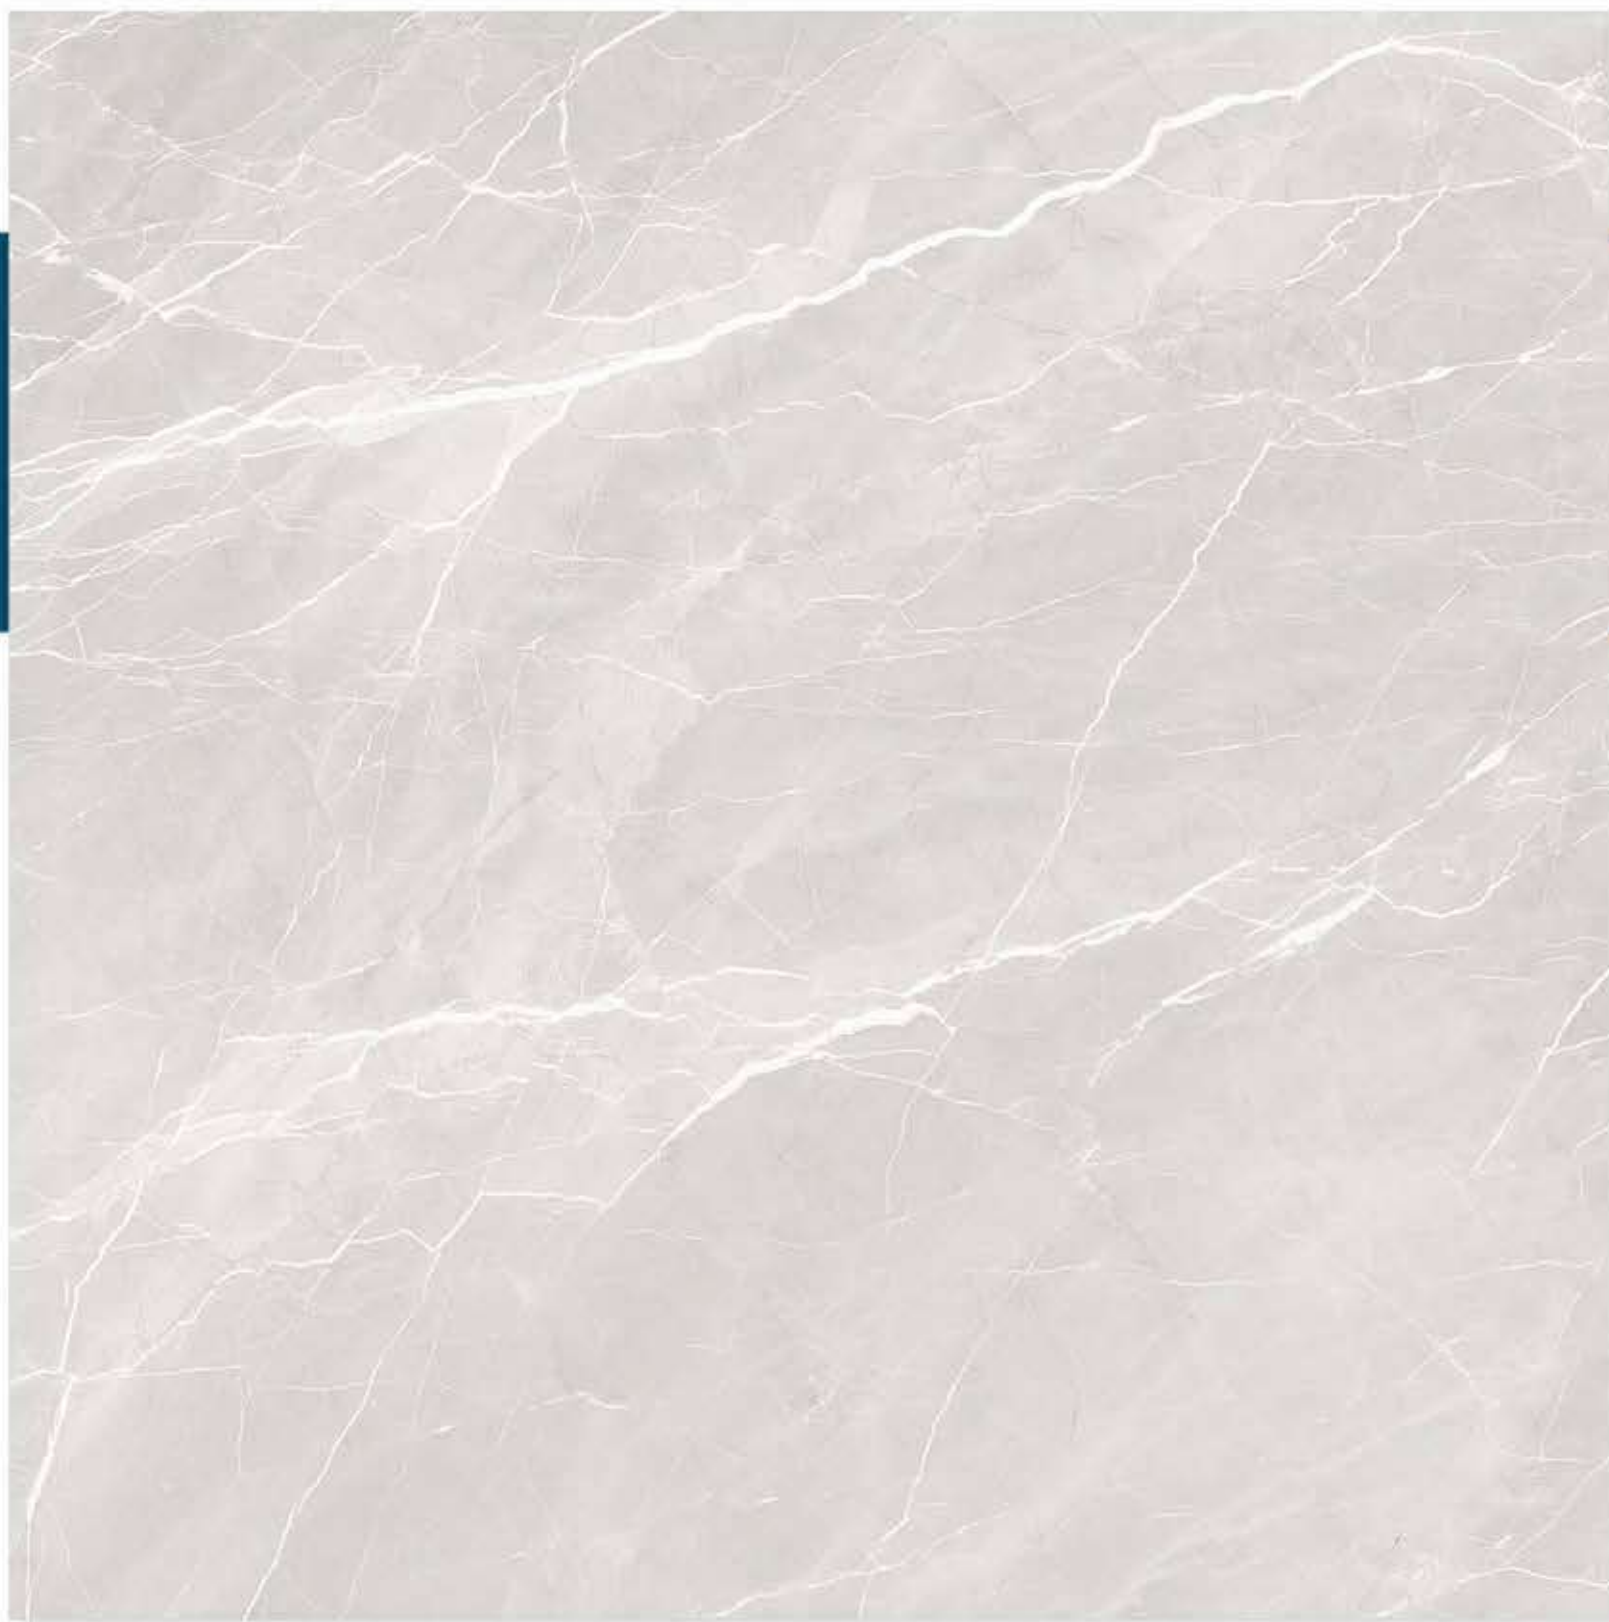

TRIXXON BIANCO

1200 X 1200 MM, GLOSSY,