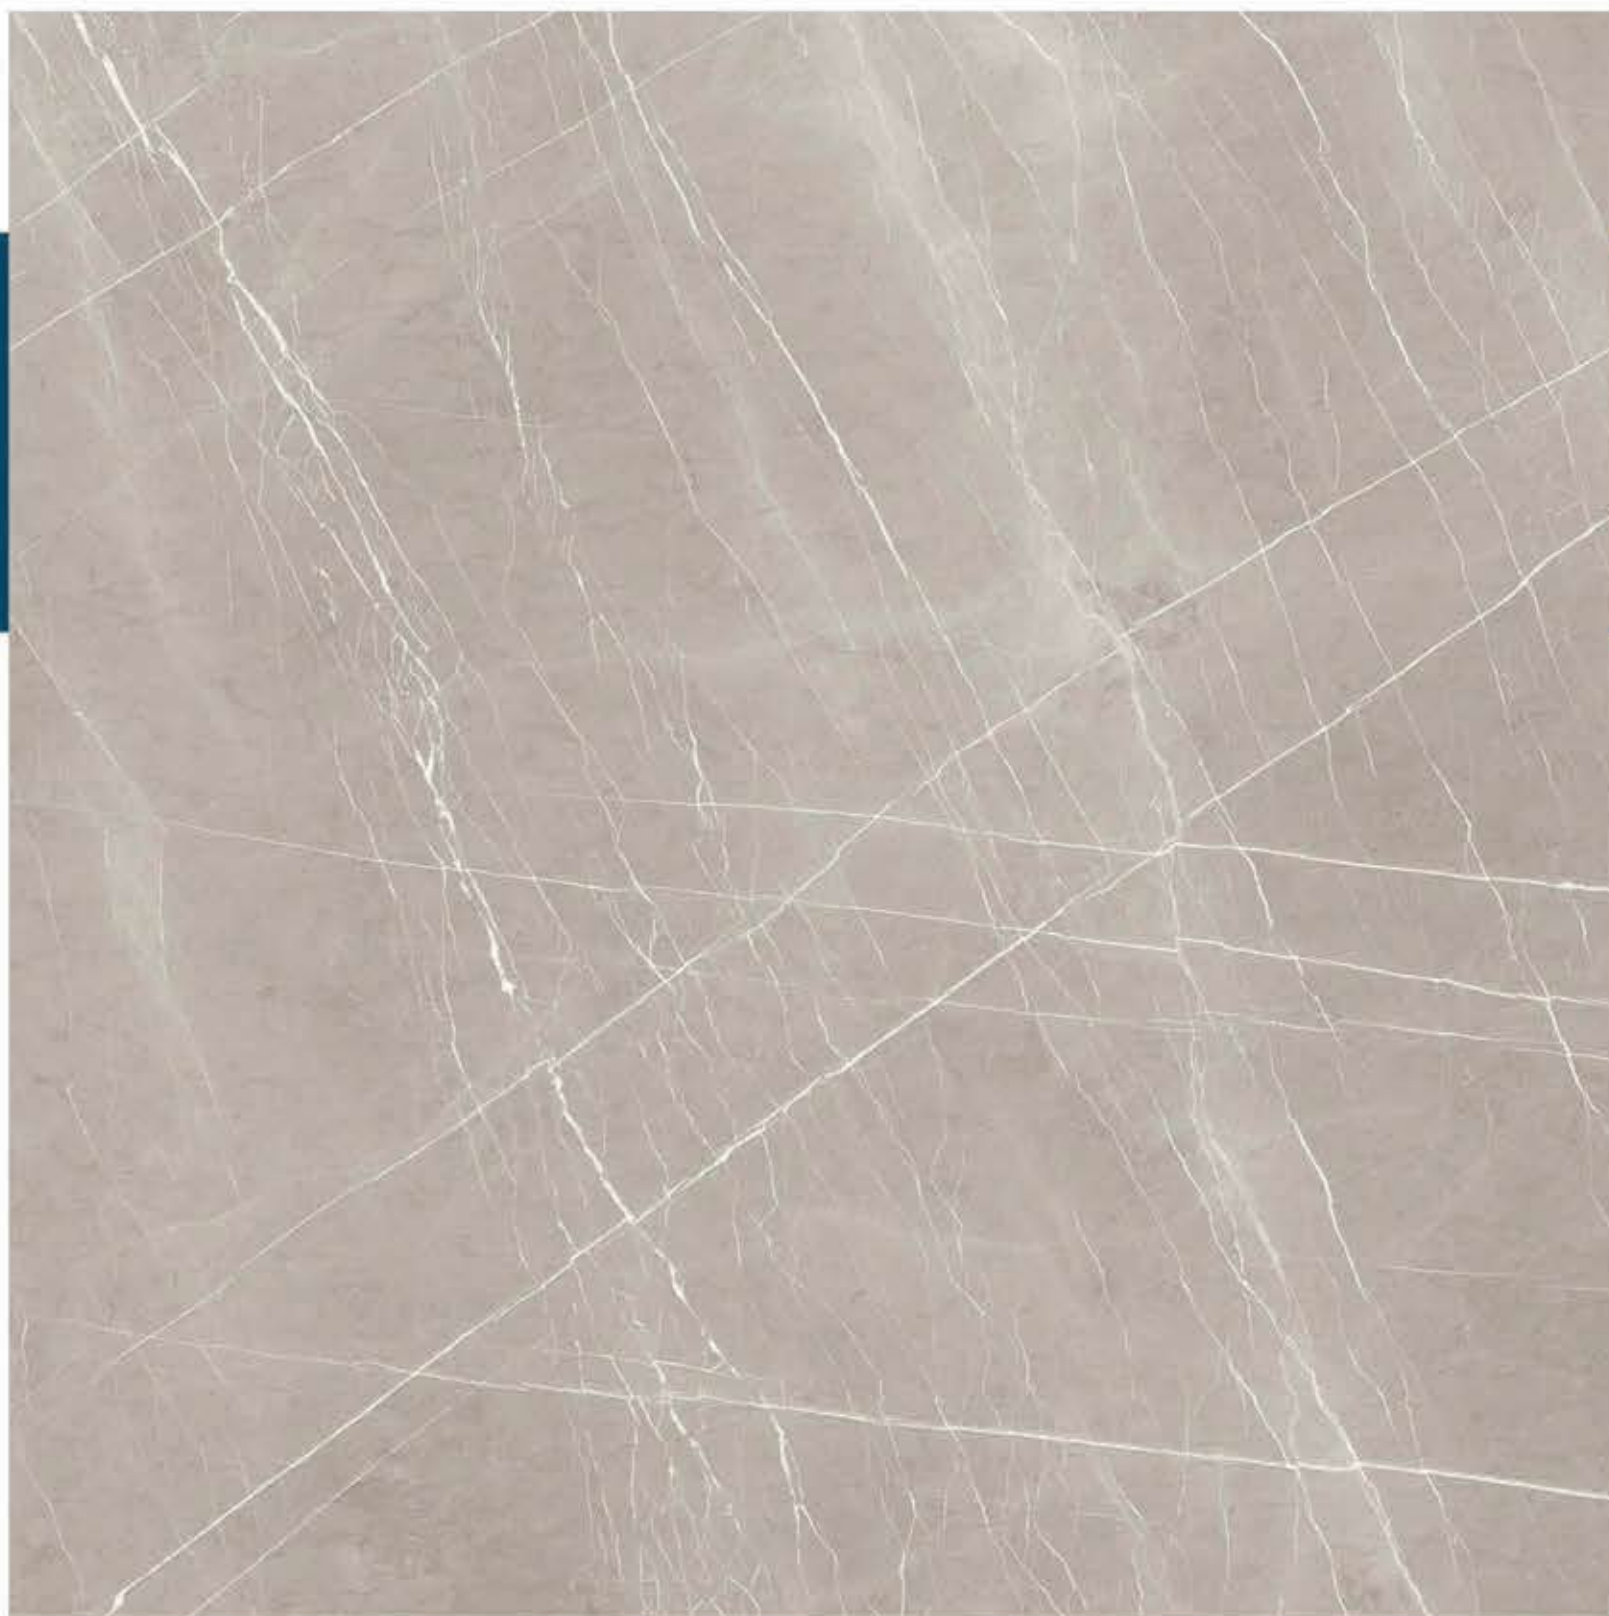

1200 X 1200 MM, GLOSSY,

DYNA DELICATE
1200 X 1200 MM, GLOSSY,

EMPRO BIANCO

1200 X 1200 MM, GLOSSY,

EMSTONE GREY

1200 X 1200 MM, GLOSSY,

EMSTONE IVORY
1200 X 1200 MM, GLOSSY.

FRENCH BONE