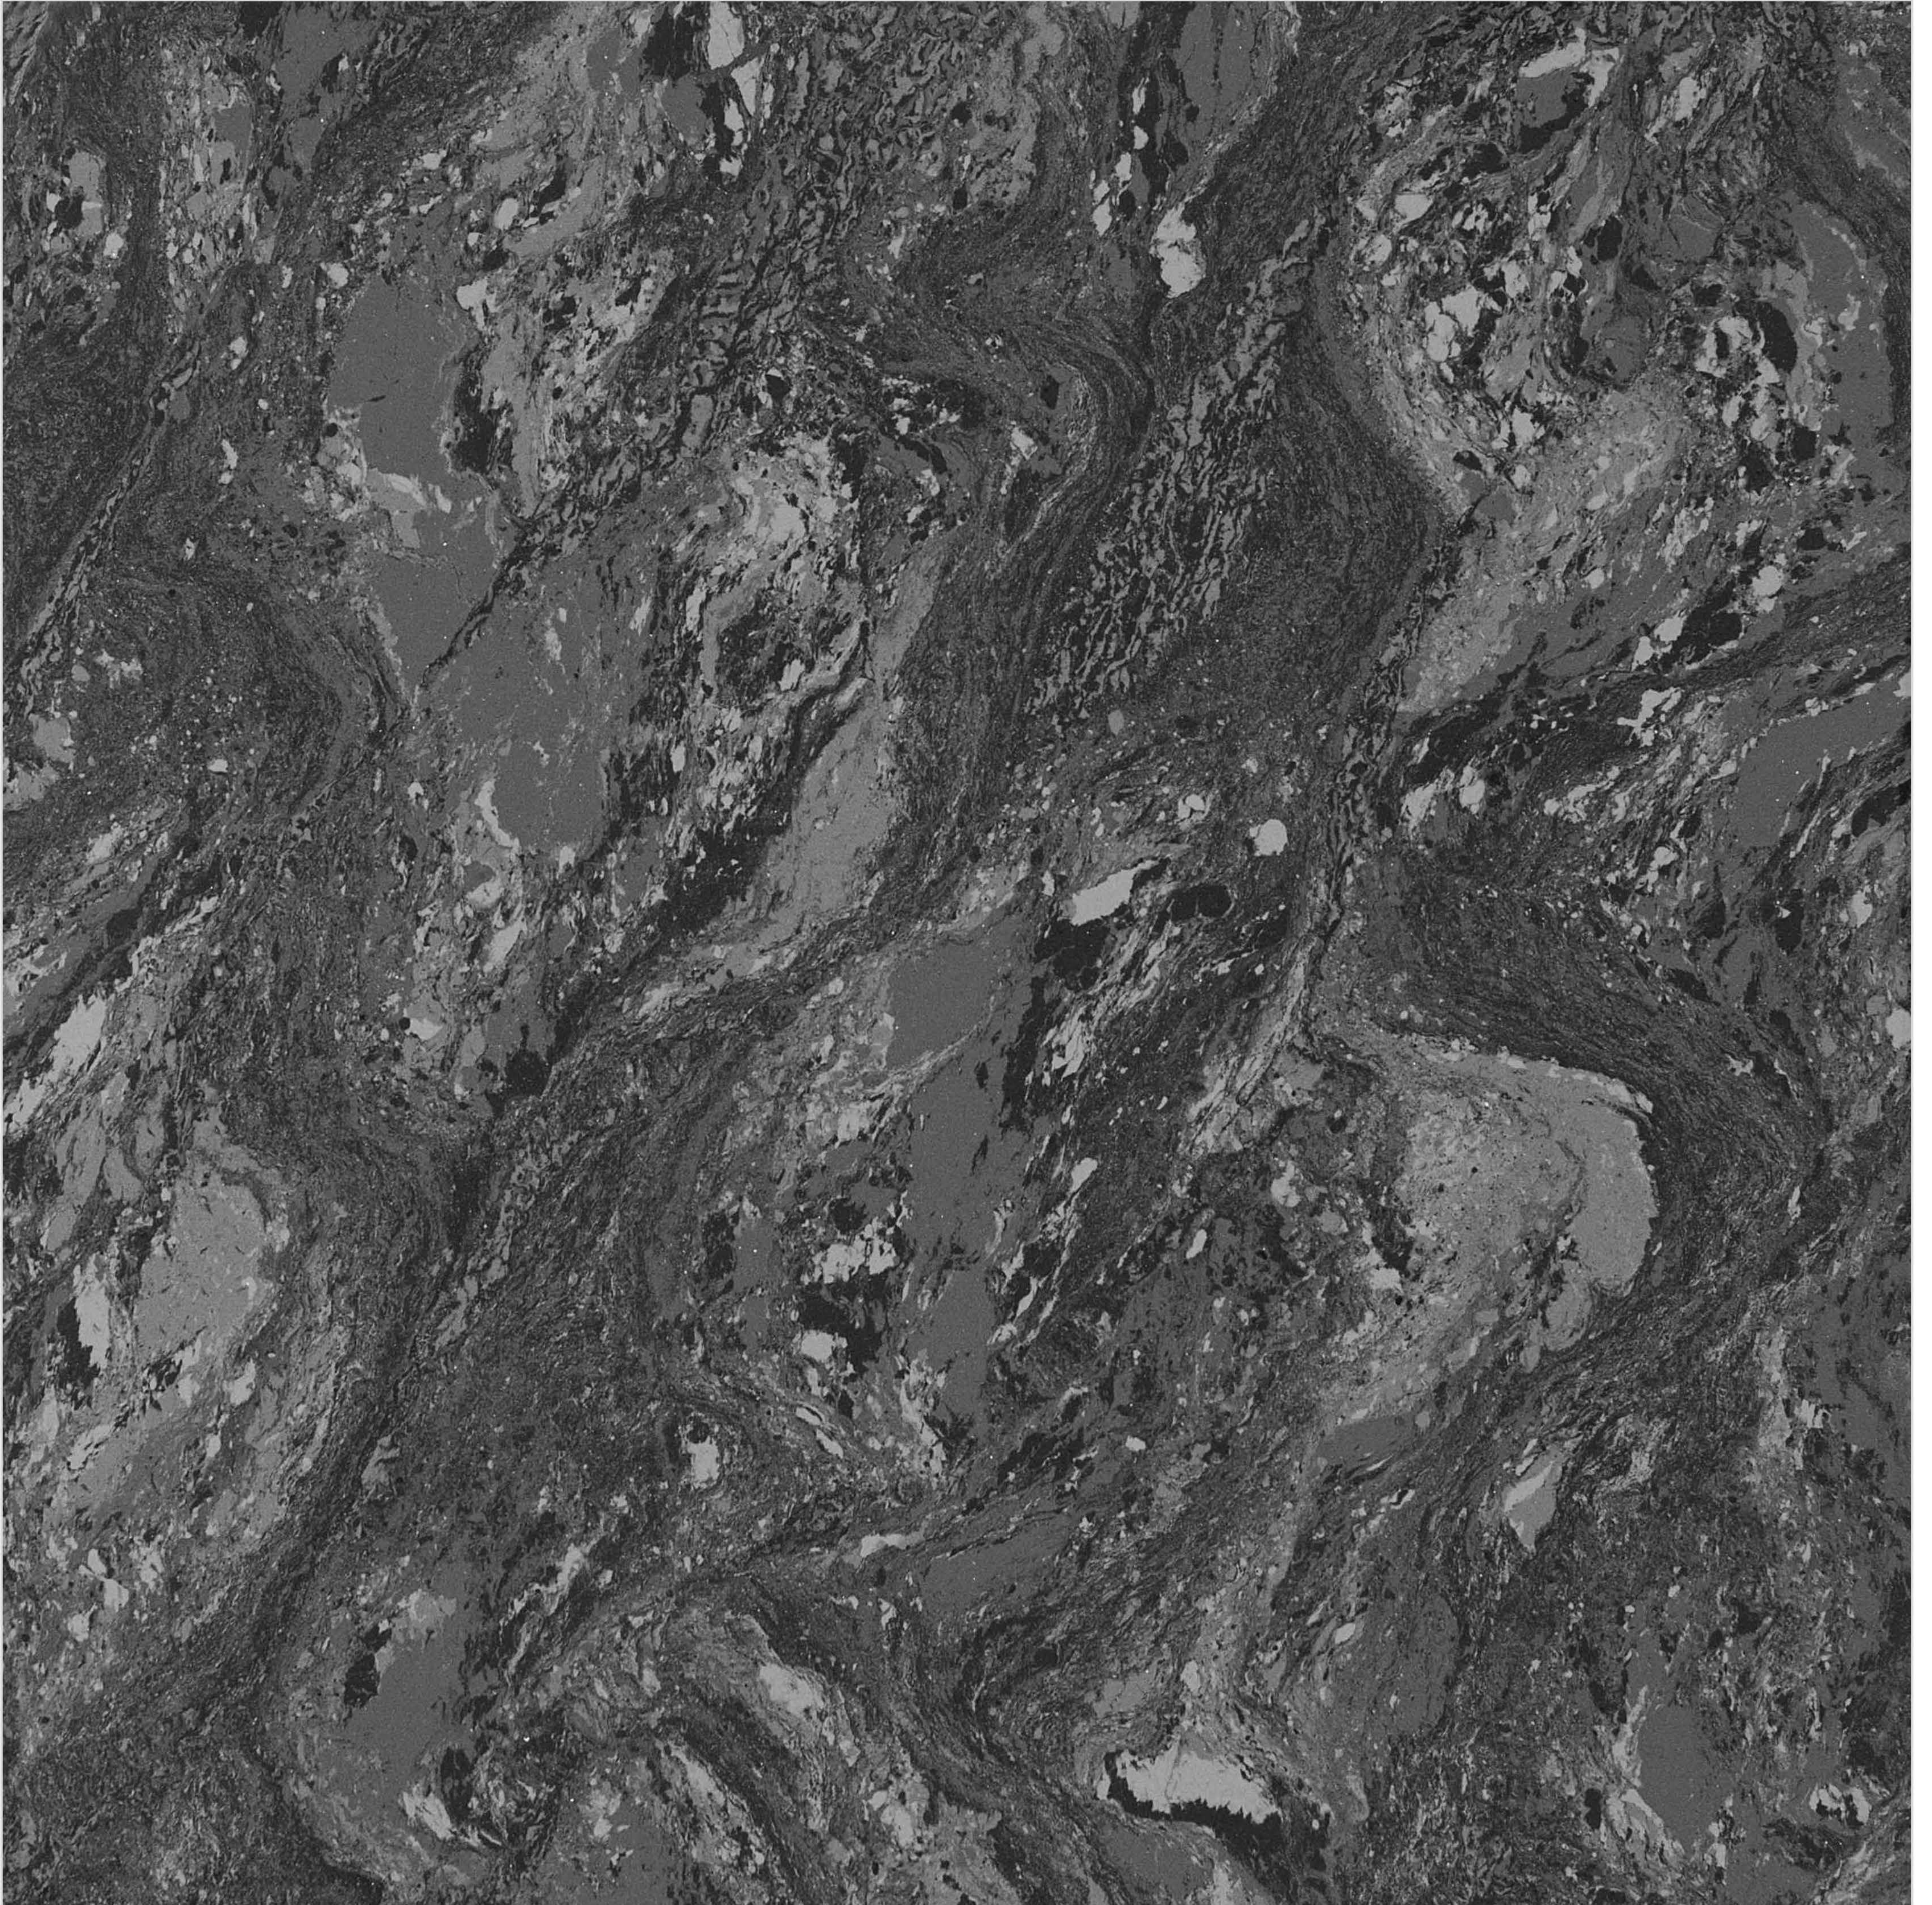

**DOUBLE
CHARGE** | 600x
600mm
VITRIFIED TILES

DELTA
SERIES

DELTA WHITE

**DOUBLE
CHARGE** | 600x
600mm
VITRIFIED TILES

 **ORECAL**
OVERSEAS

DELTA
SERIES

DELTA SLATE

**DOUBLE
CHARGE** | 600x
600mm
VITRIFIED TILES