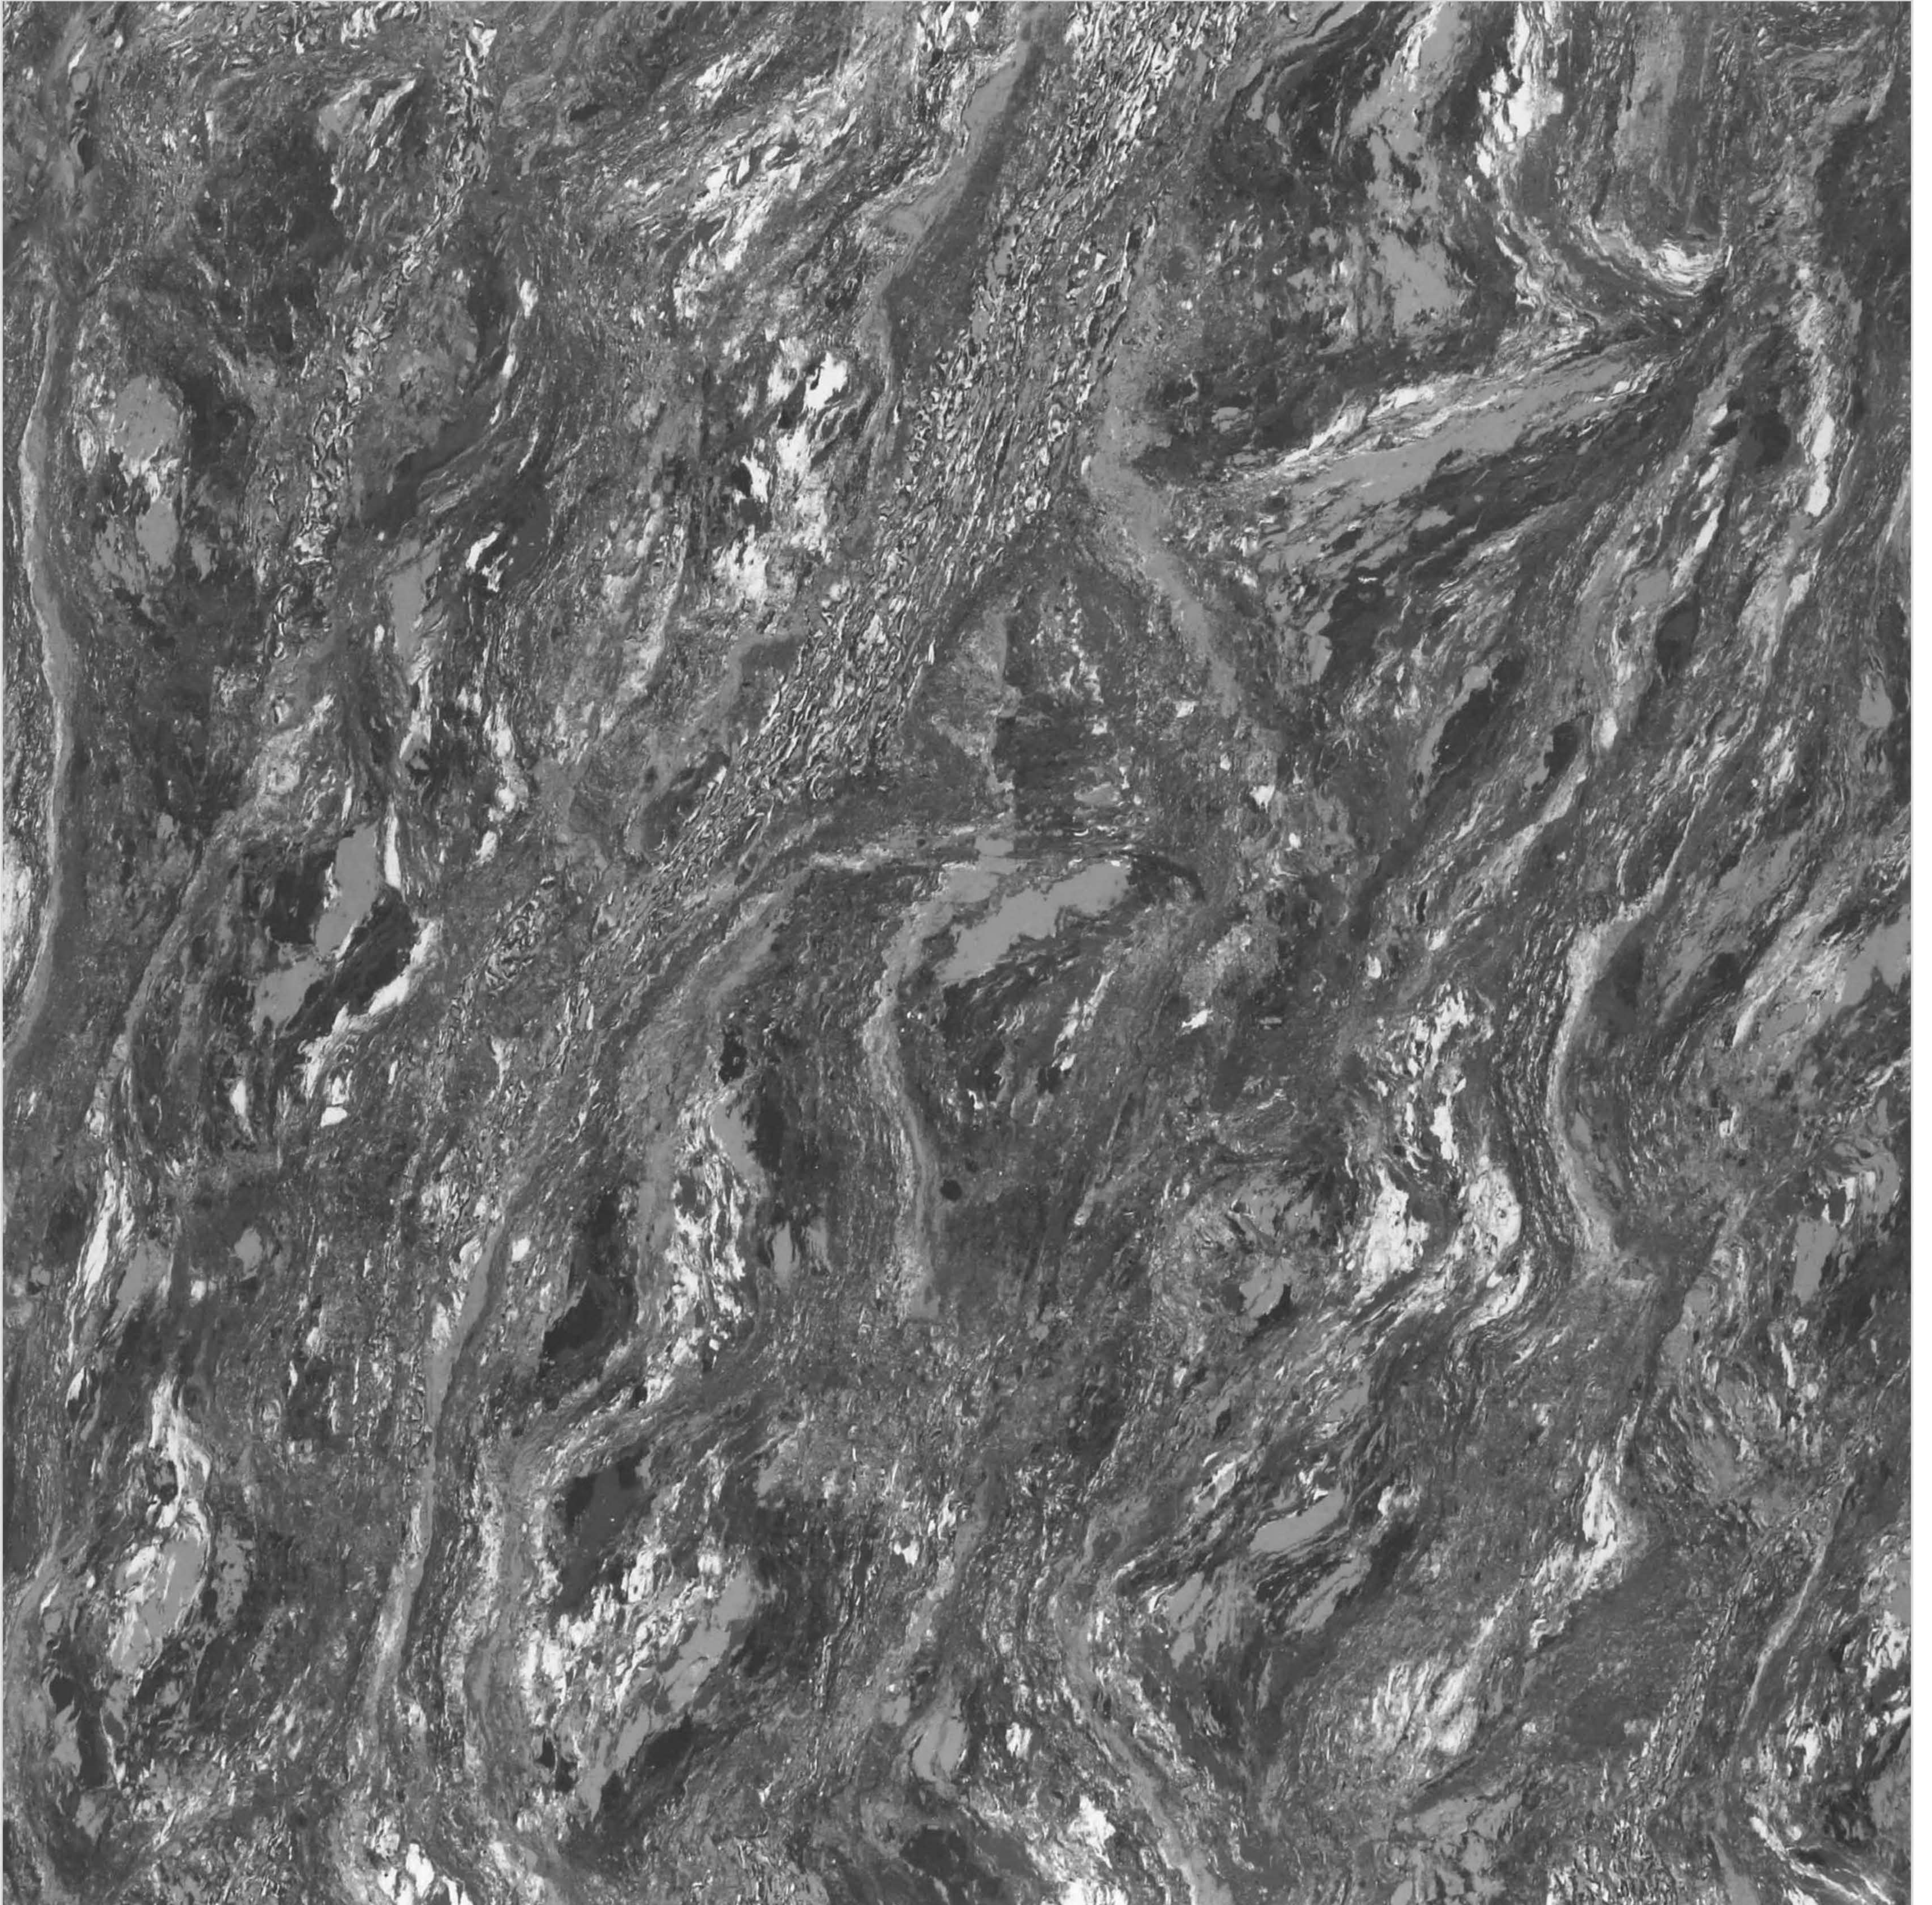

**DOUBLE
CHARGE** | 600x
600mm
VITRIFIED TILES

DELTA
SERIES

DELTA BLACK