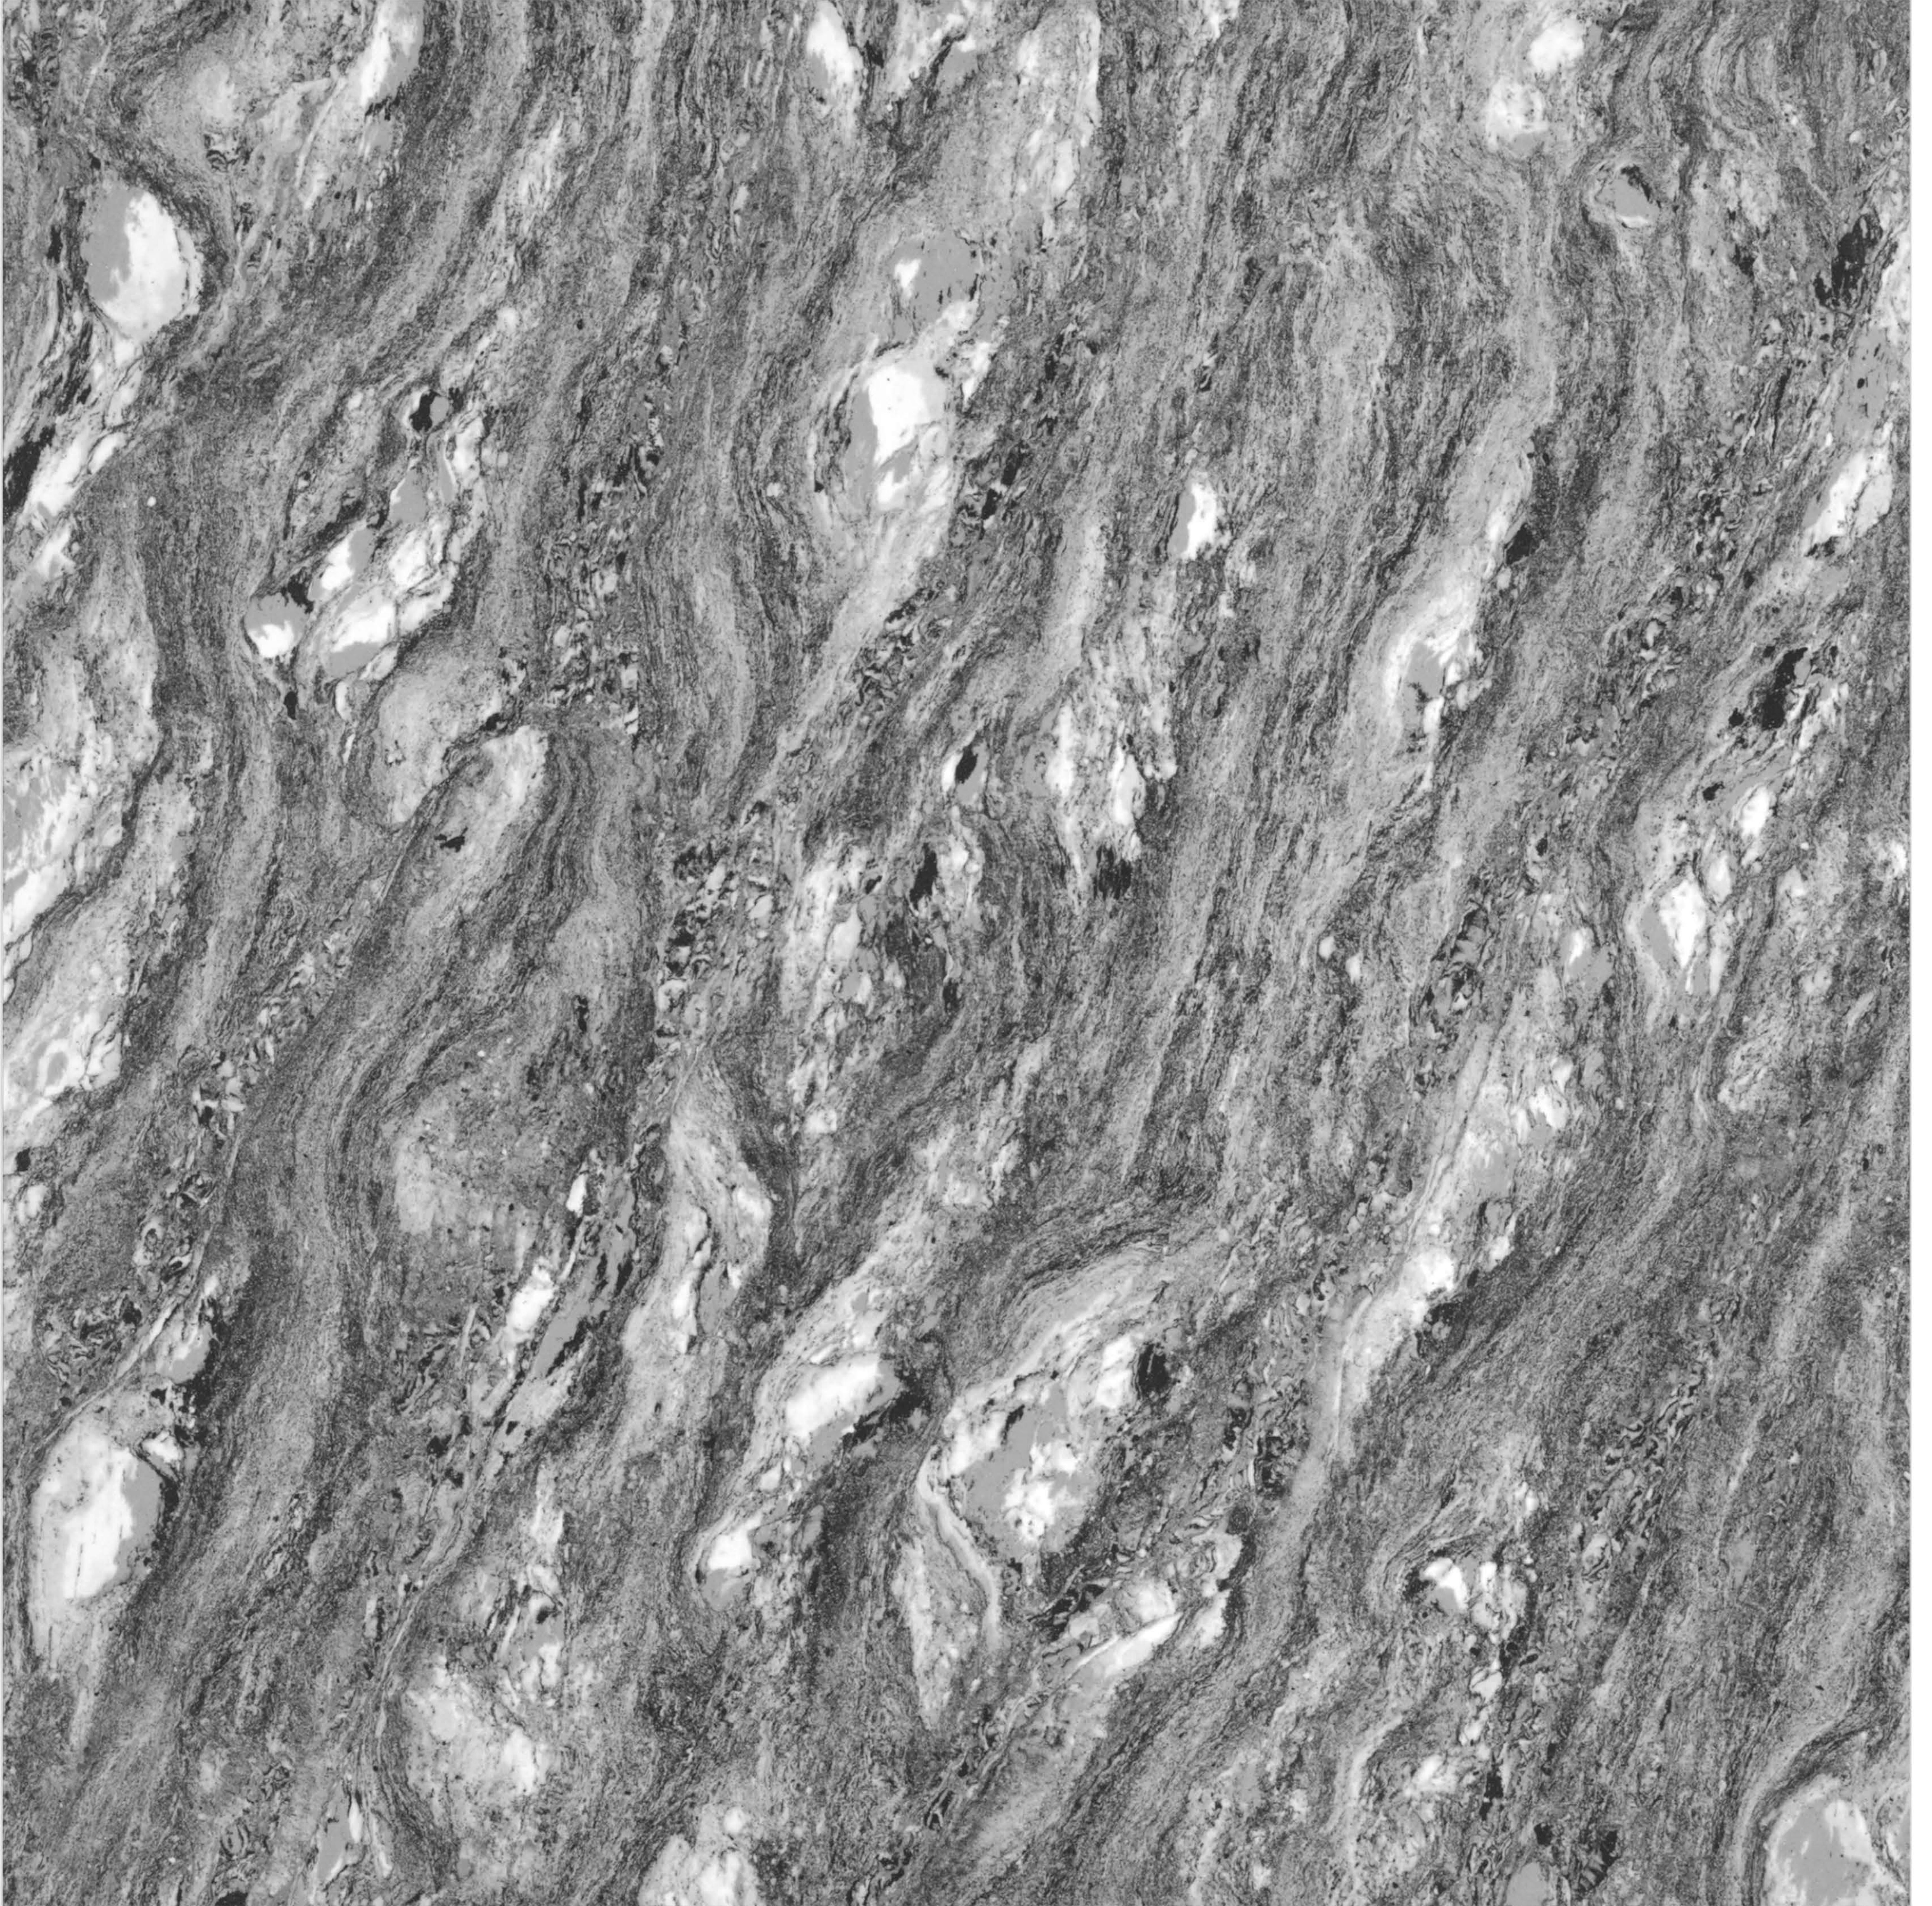

**DOUBLE
CHARGE** | 600x
600mm
VITRIFIED TILES

DELTA
SERIES

DELTA WHITE

**DOUBLE
CHARGE** | 600x
600mm
VITRIFIED TILES

 **ORECAL**
OVERSEAS

DELTA
SERIES

DELTA SLATE

**DOUBLE
CHARGE** | 600x
600mm
VITRIFIED TILES