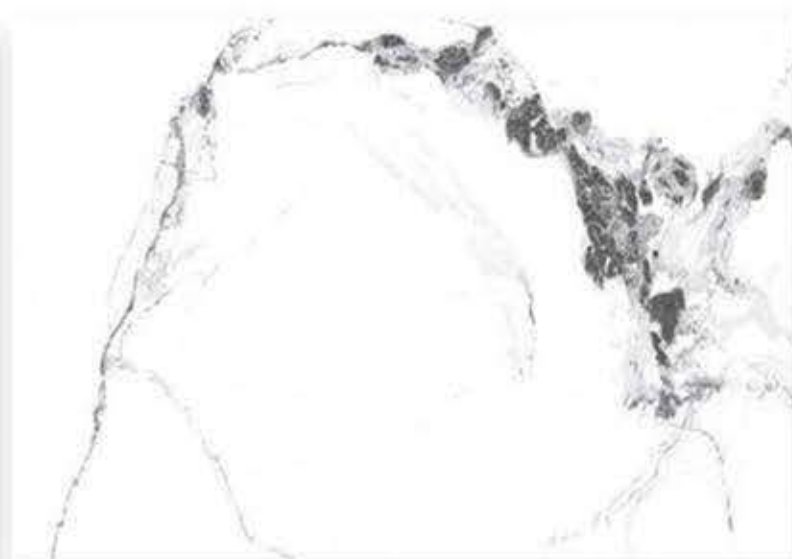

600 X 1200 MM, GLOSSY,

MARVEL BROWN
600 X 1200 MM, GLOSSY,

MEGA IVORY

600 X 1200 MM, GLOSSY,

MELITA WHITE

600 X 1200 MM, GLOSSY,

MERCURY BIANCO

600 X 1200 MM, GLOSSY,