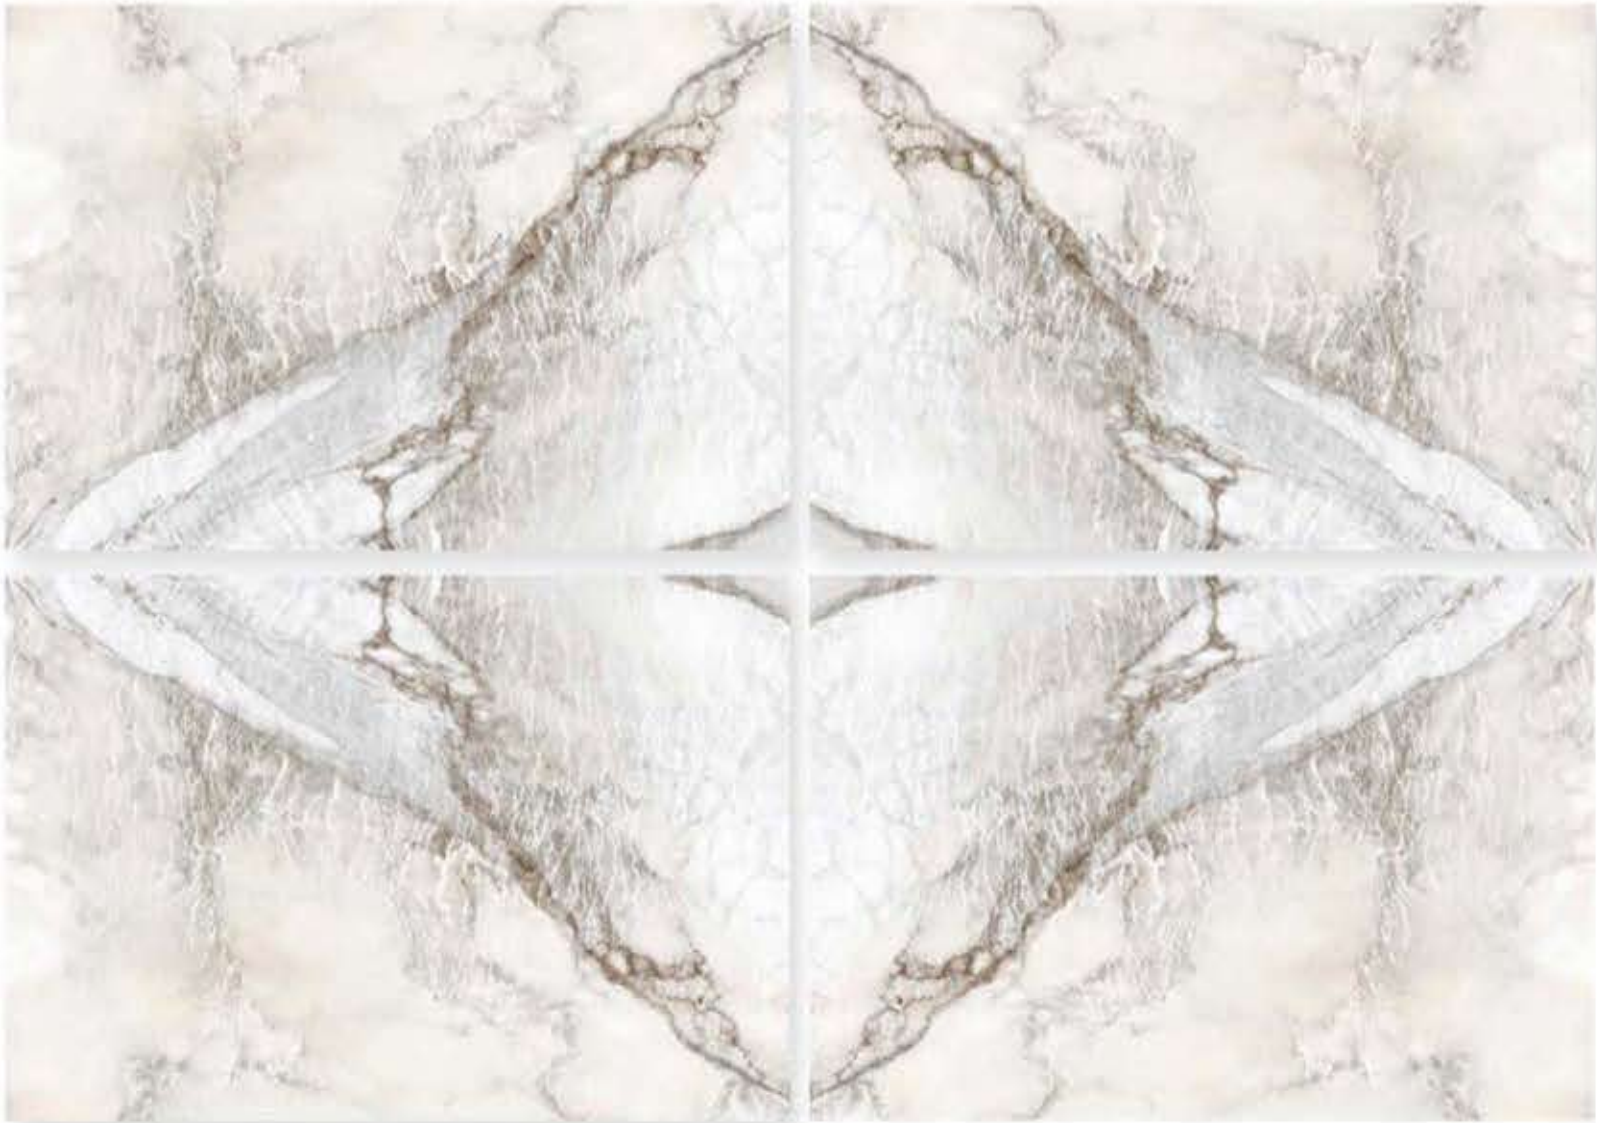

600 X 1200 MM, GLOSSY,

VISUAL WHITE

600 X 1200 MM, GLOSSY,

WEATHER ONYX GREEN

600 X 1200 MM, GLOSSY,

A

B

ADEN NATURAL