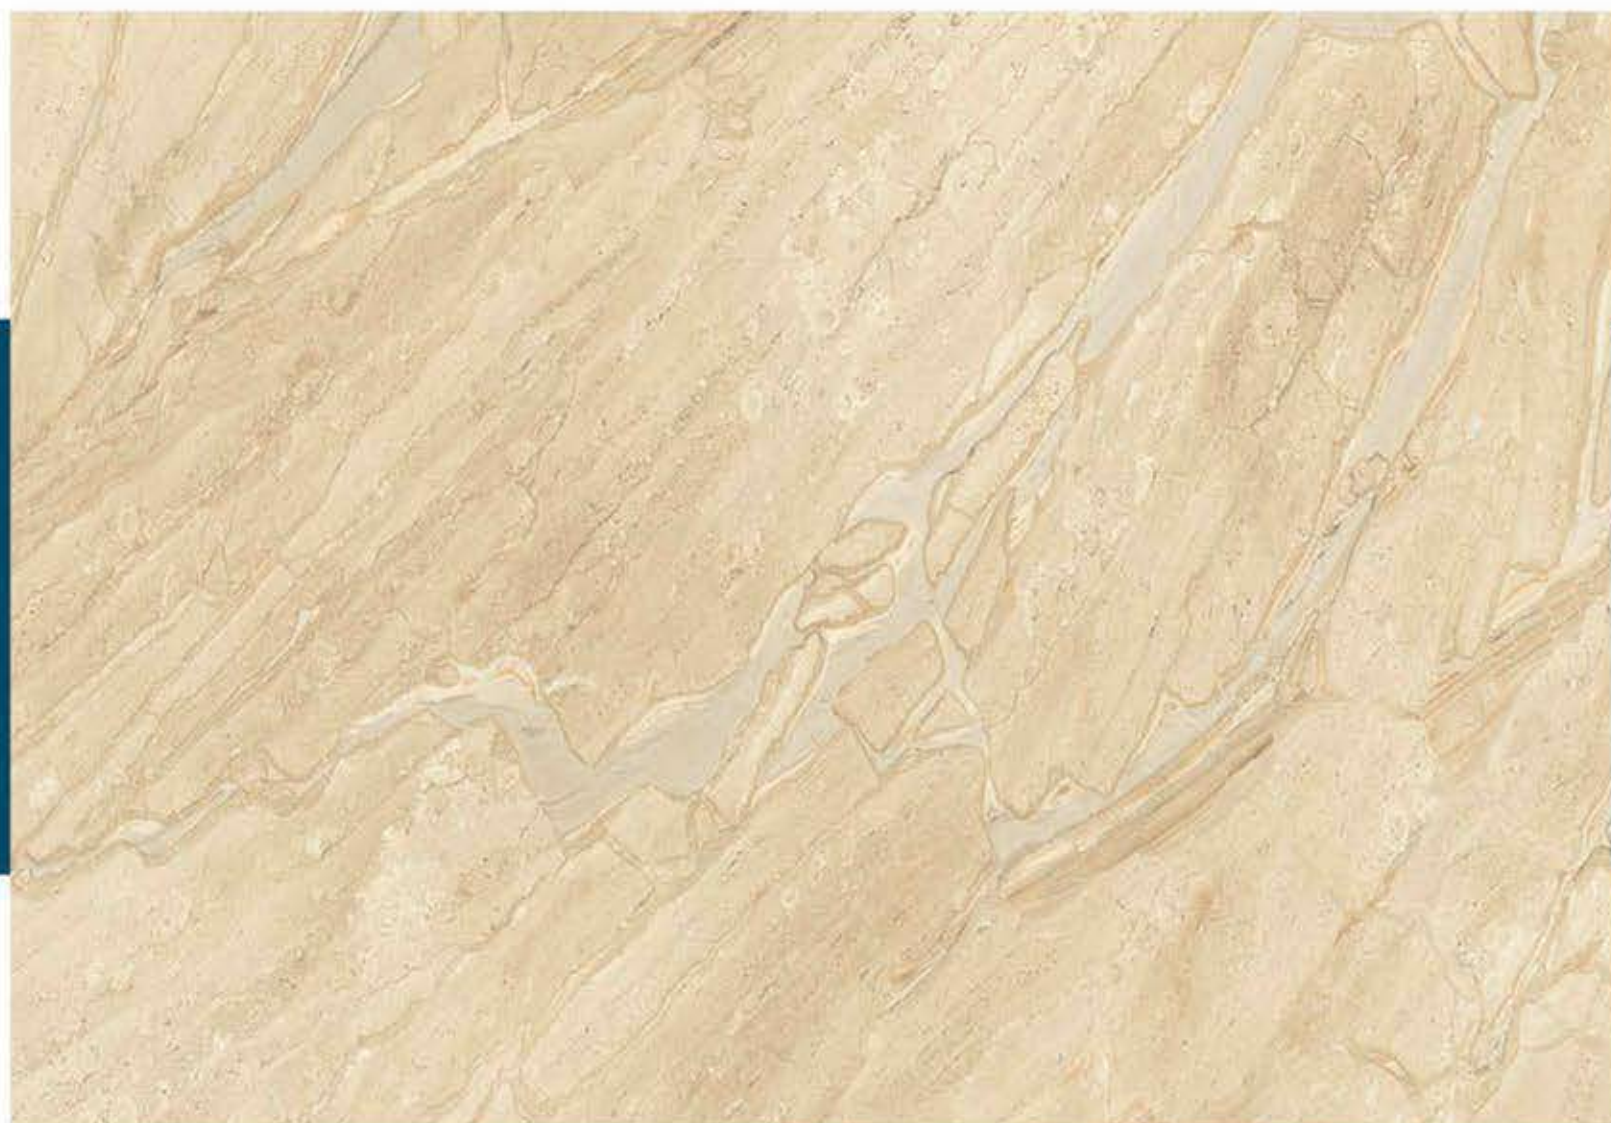

GRAINY BIANCO

600 X 1200 MM, GLOSSY,

HEXA CHOCO

600 X 1200 MM, GLOSSY,

HEXA LEMON

600 X 1200 MM, GLOSSY,

JOURY DYNA

600 X 1200 MM, GLOSSY,