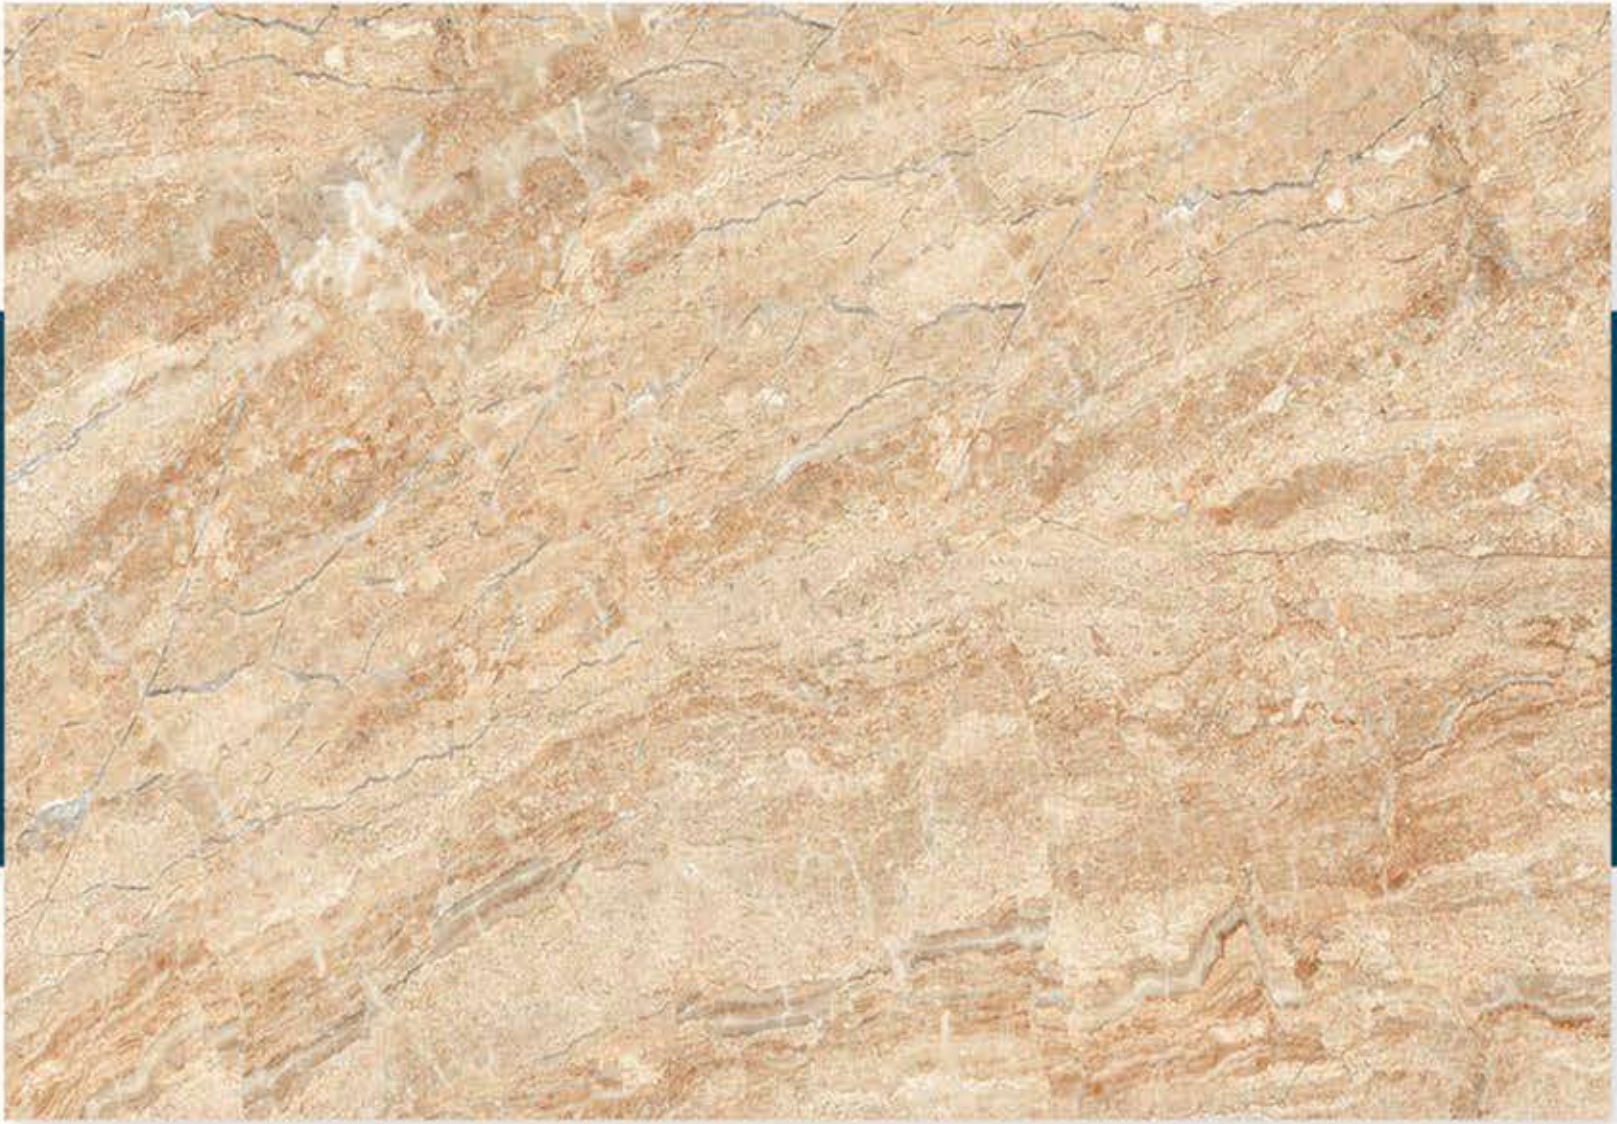

GRAINY BIANCO

600 X 1200 MM, GLOSSY,

HEXA CHOCO

600 X 1200 MM, GLOSSY,

HEXA LEMON

600 X 1200 MM, GLOSSY,

JOURY DYNA

600 X 1200 MM, GLOSSY,