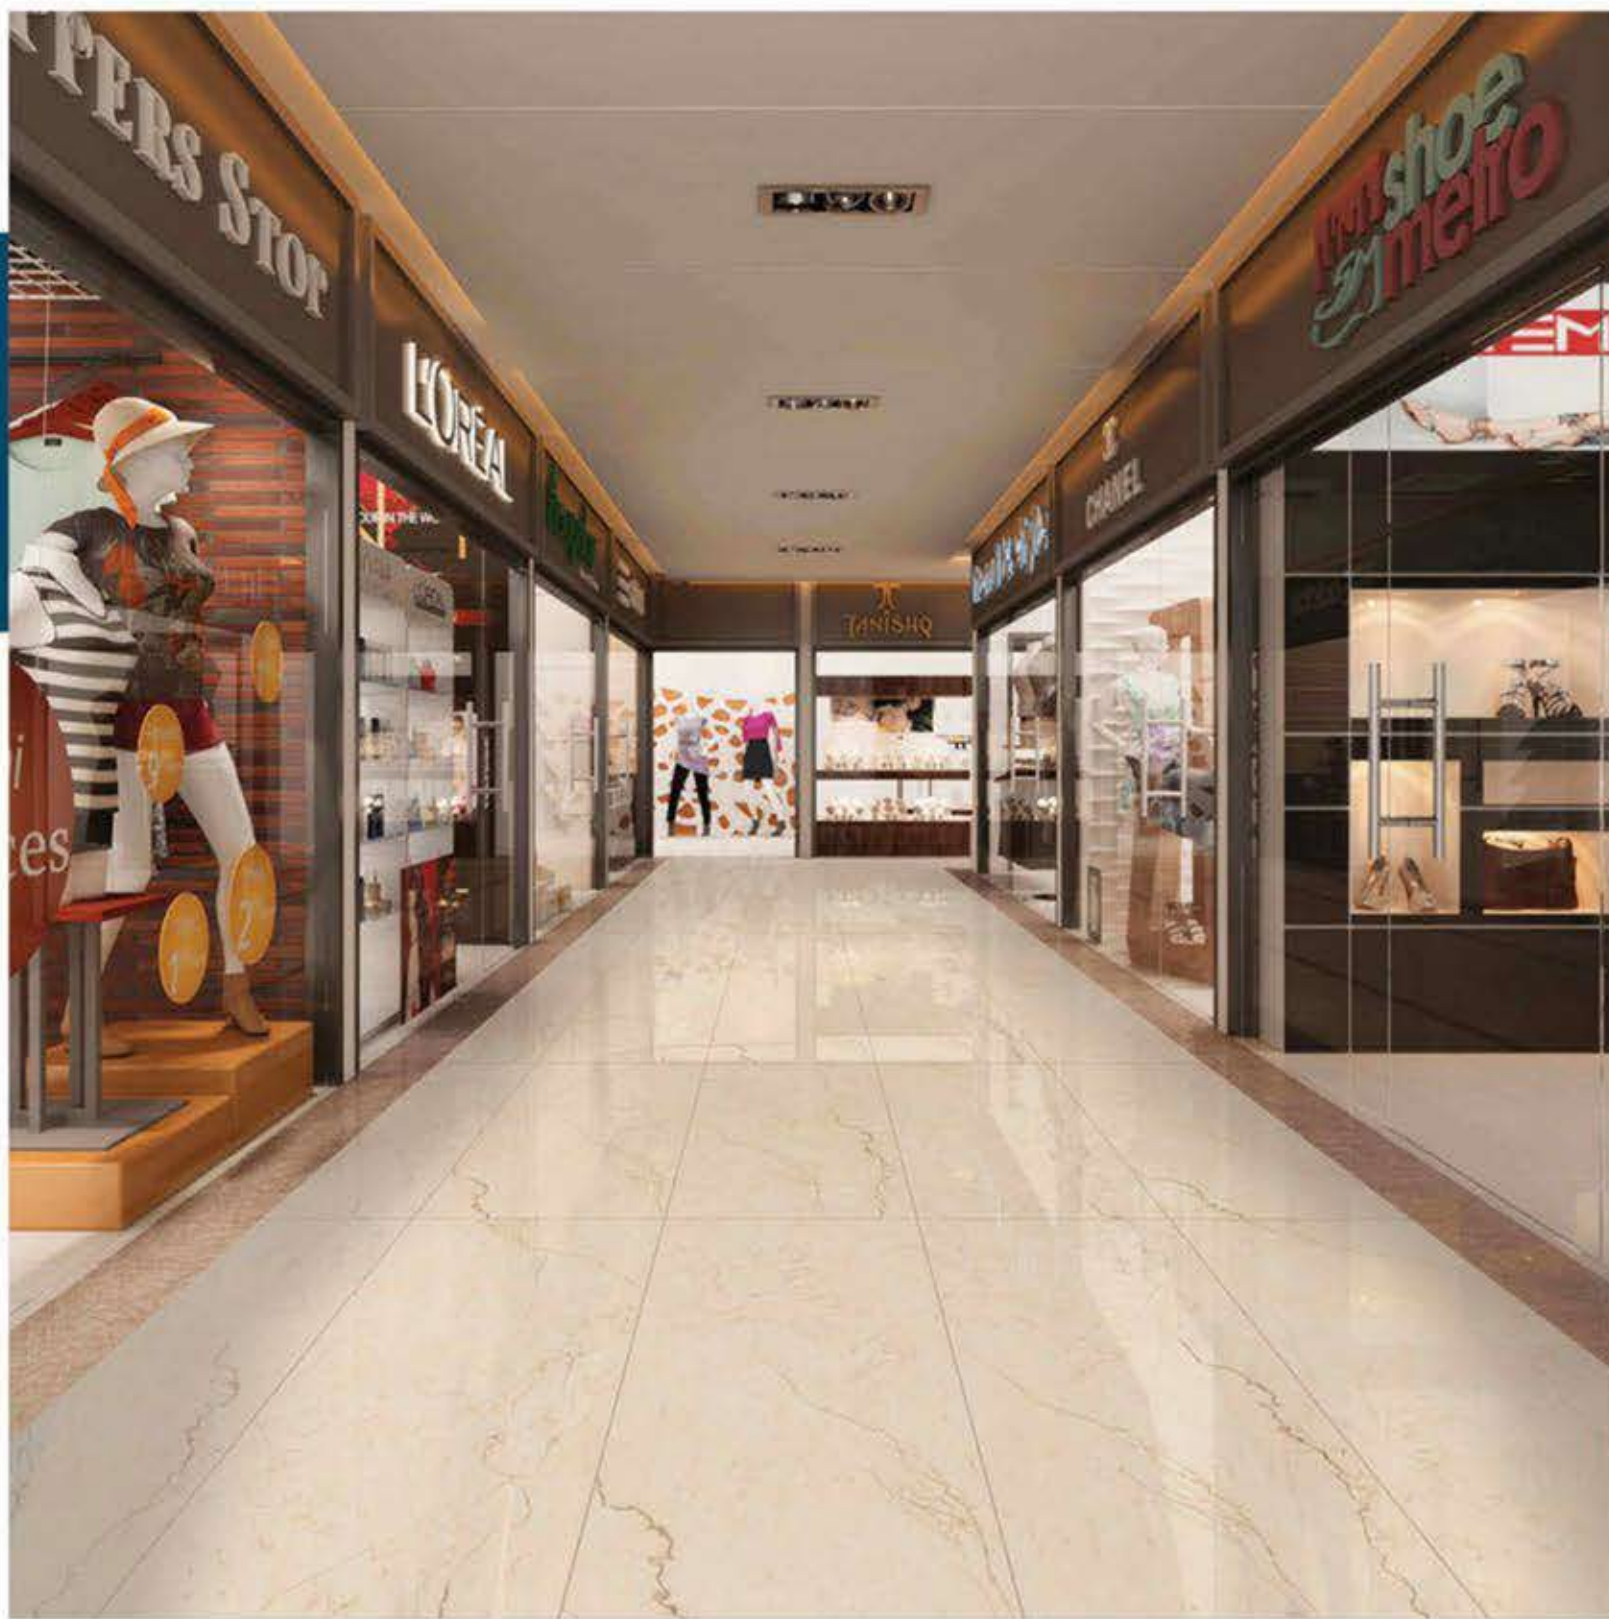

OKEN BEIGE

600 X 1200 MM, GLOSSY,

ORECAL
OVERSEAS