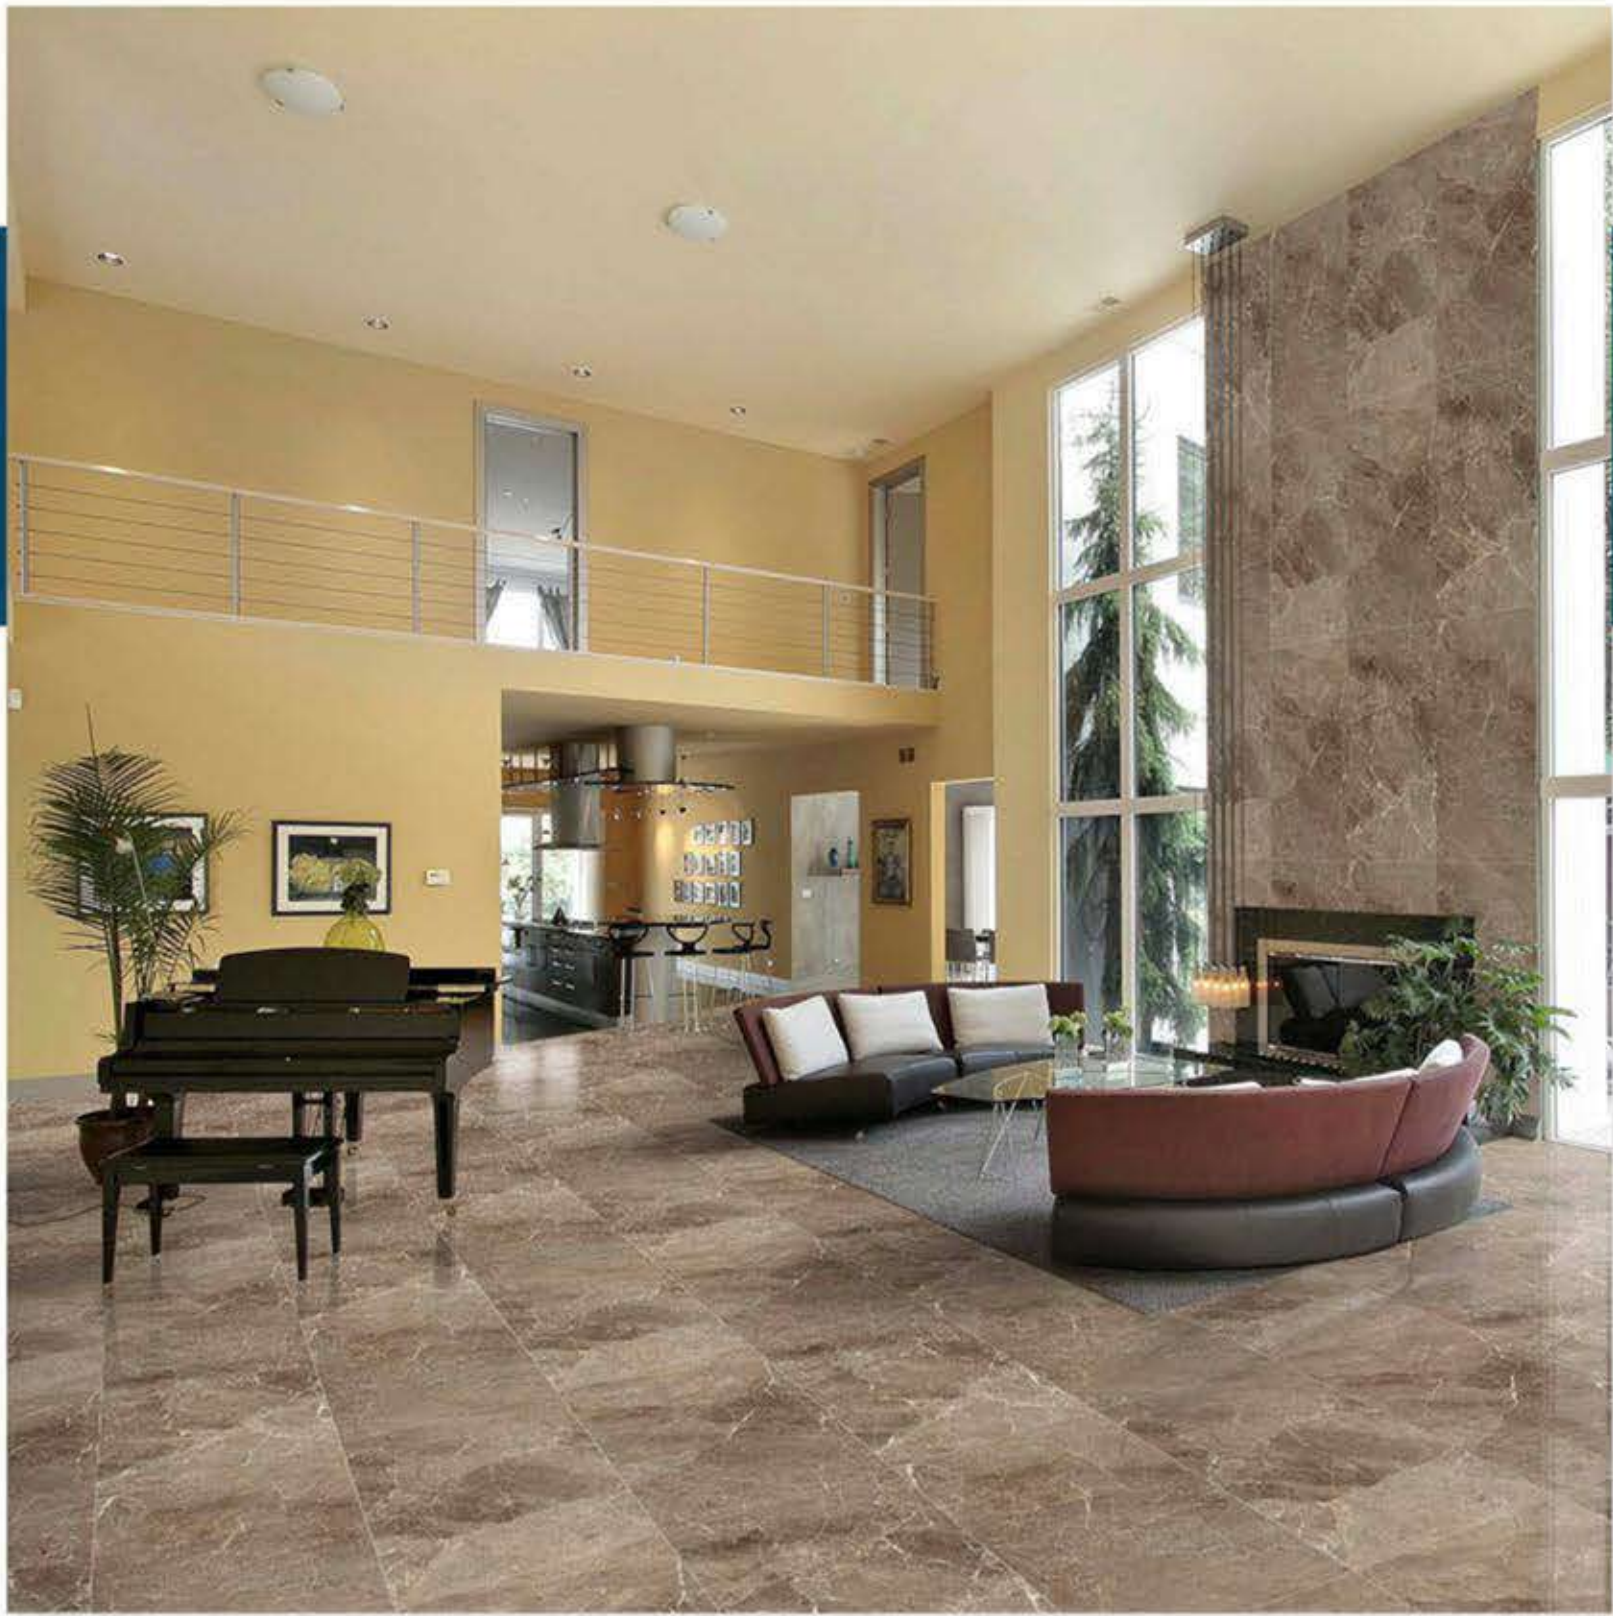

BARBILLO BROWN

600 X 1200 MM, GLOSSY,