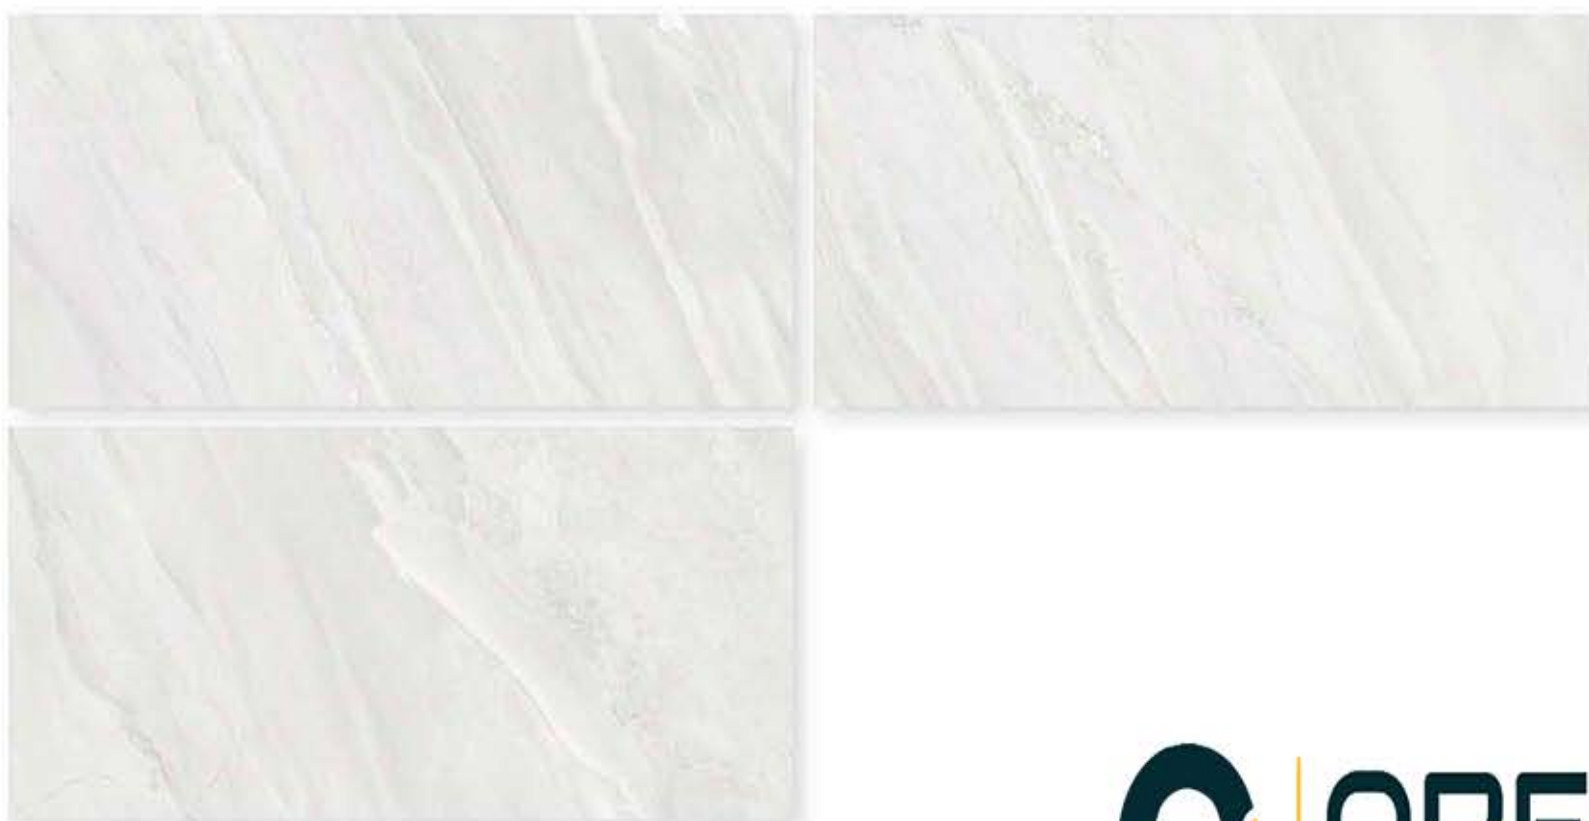

600 X 1200 MM, GLOSSY,

MARVEL BROWN
600 X 1200 MM, GLOSSY,

MEGA IVORY

600 X 1200 MM, GLOSSY,

MELITA WHITE

600 X 1200 MM, GLOSSY,

MERCURY BIANCO

600 X 1200 MM, GLOSSY,