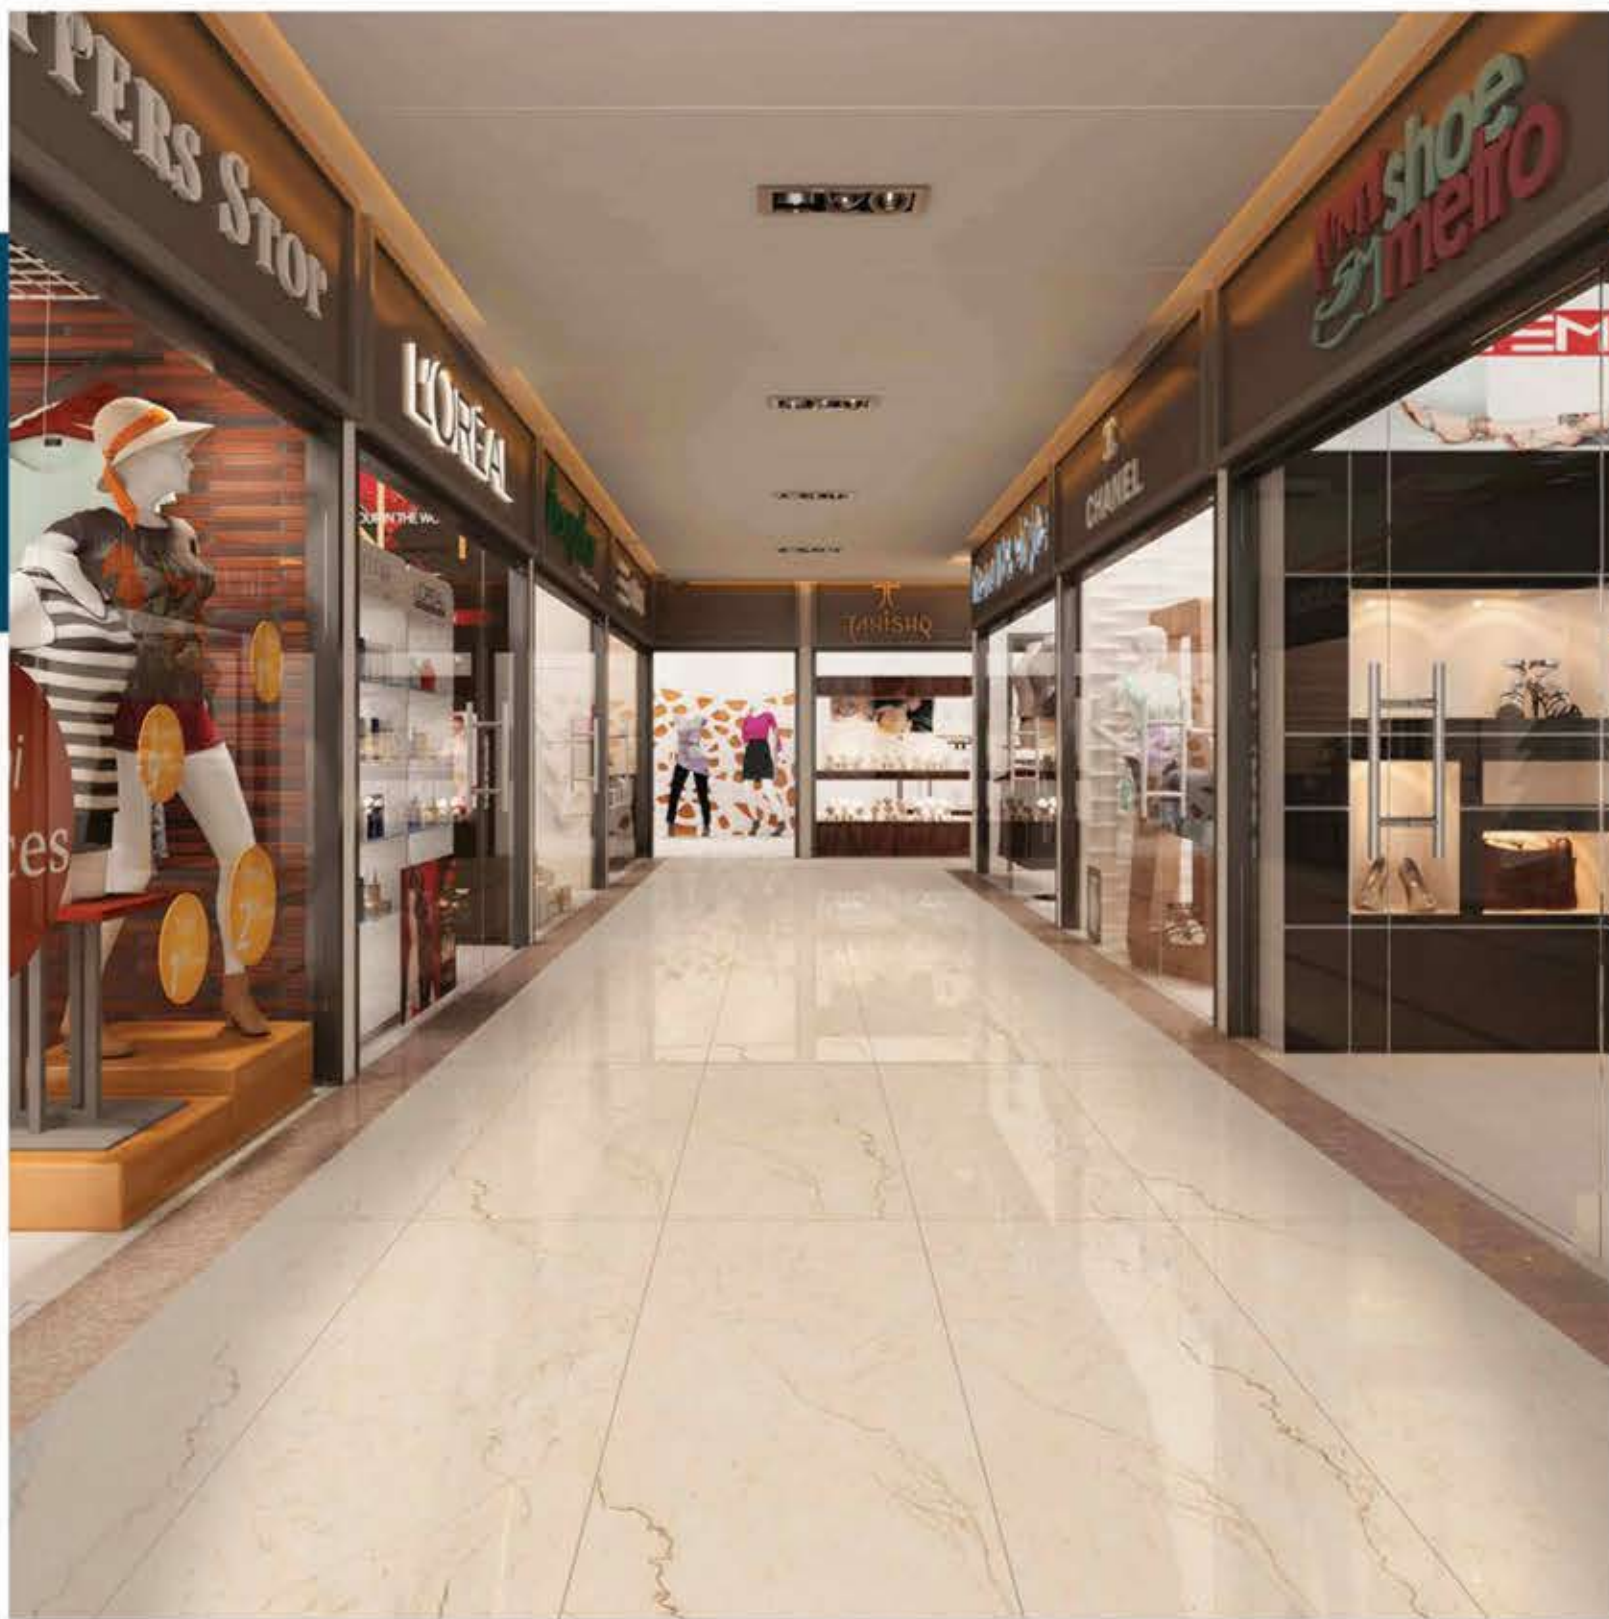

600 X 1200 MM, GLOSSY,

 **ORECAL**
OVERSEAS

NEO SILVER

600 X 1200 MM, GLOSSY,

NORDIC CREMA

600 X 1200 MM, GLOSSY,

NORVE CARARA

600 X 1200 MM, GLOSSY,