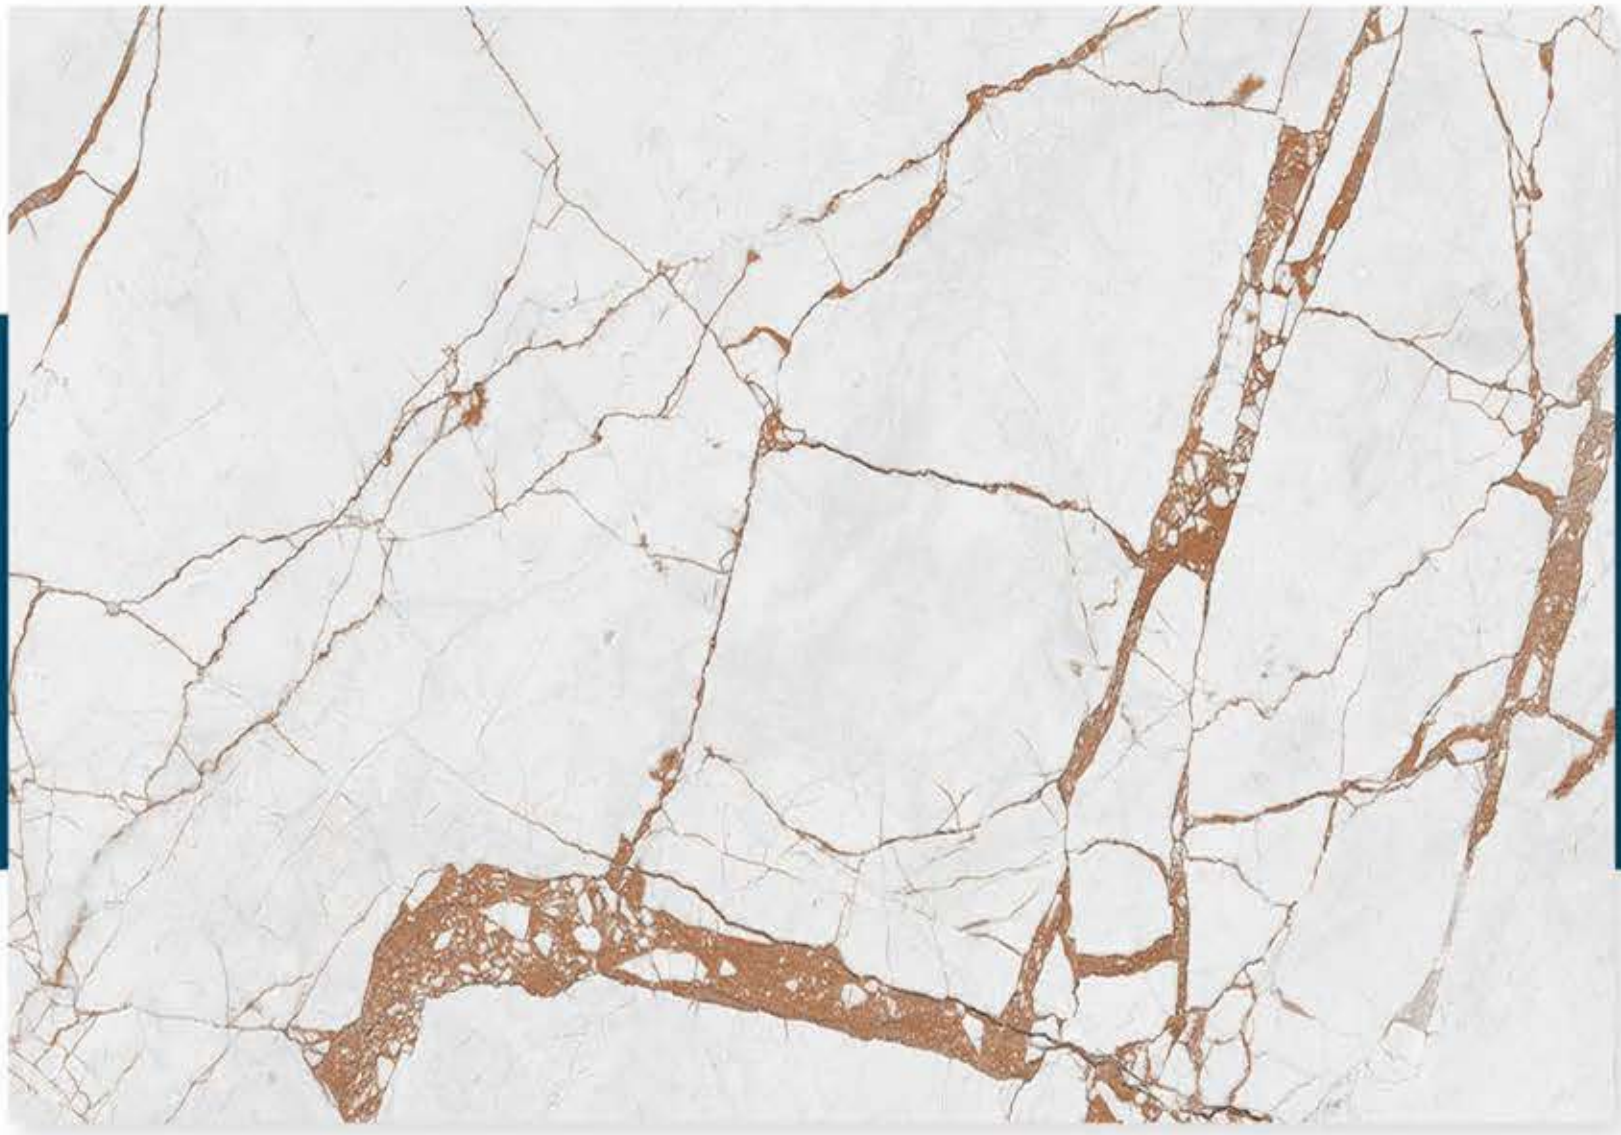

600 X 1200 MM, GLOSSY,

 **ORECAL**
OVERSEAS

NEO SILVER

600 X 1200 MM, GLOSSY,

NORDIC CREMA

600 X 1200 MM, GLOSSY,

NORVE CARARA

600 X 1200 MM, GLOSSY,