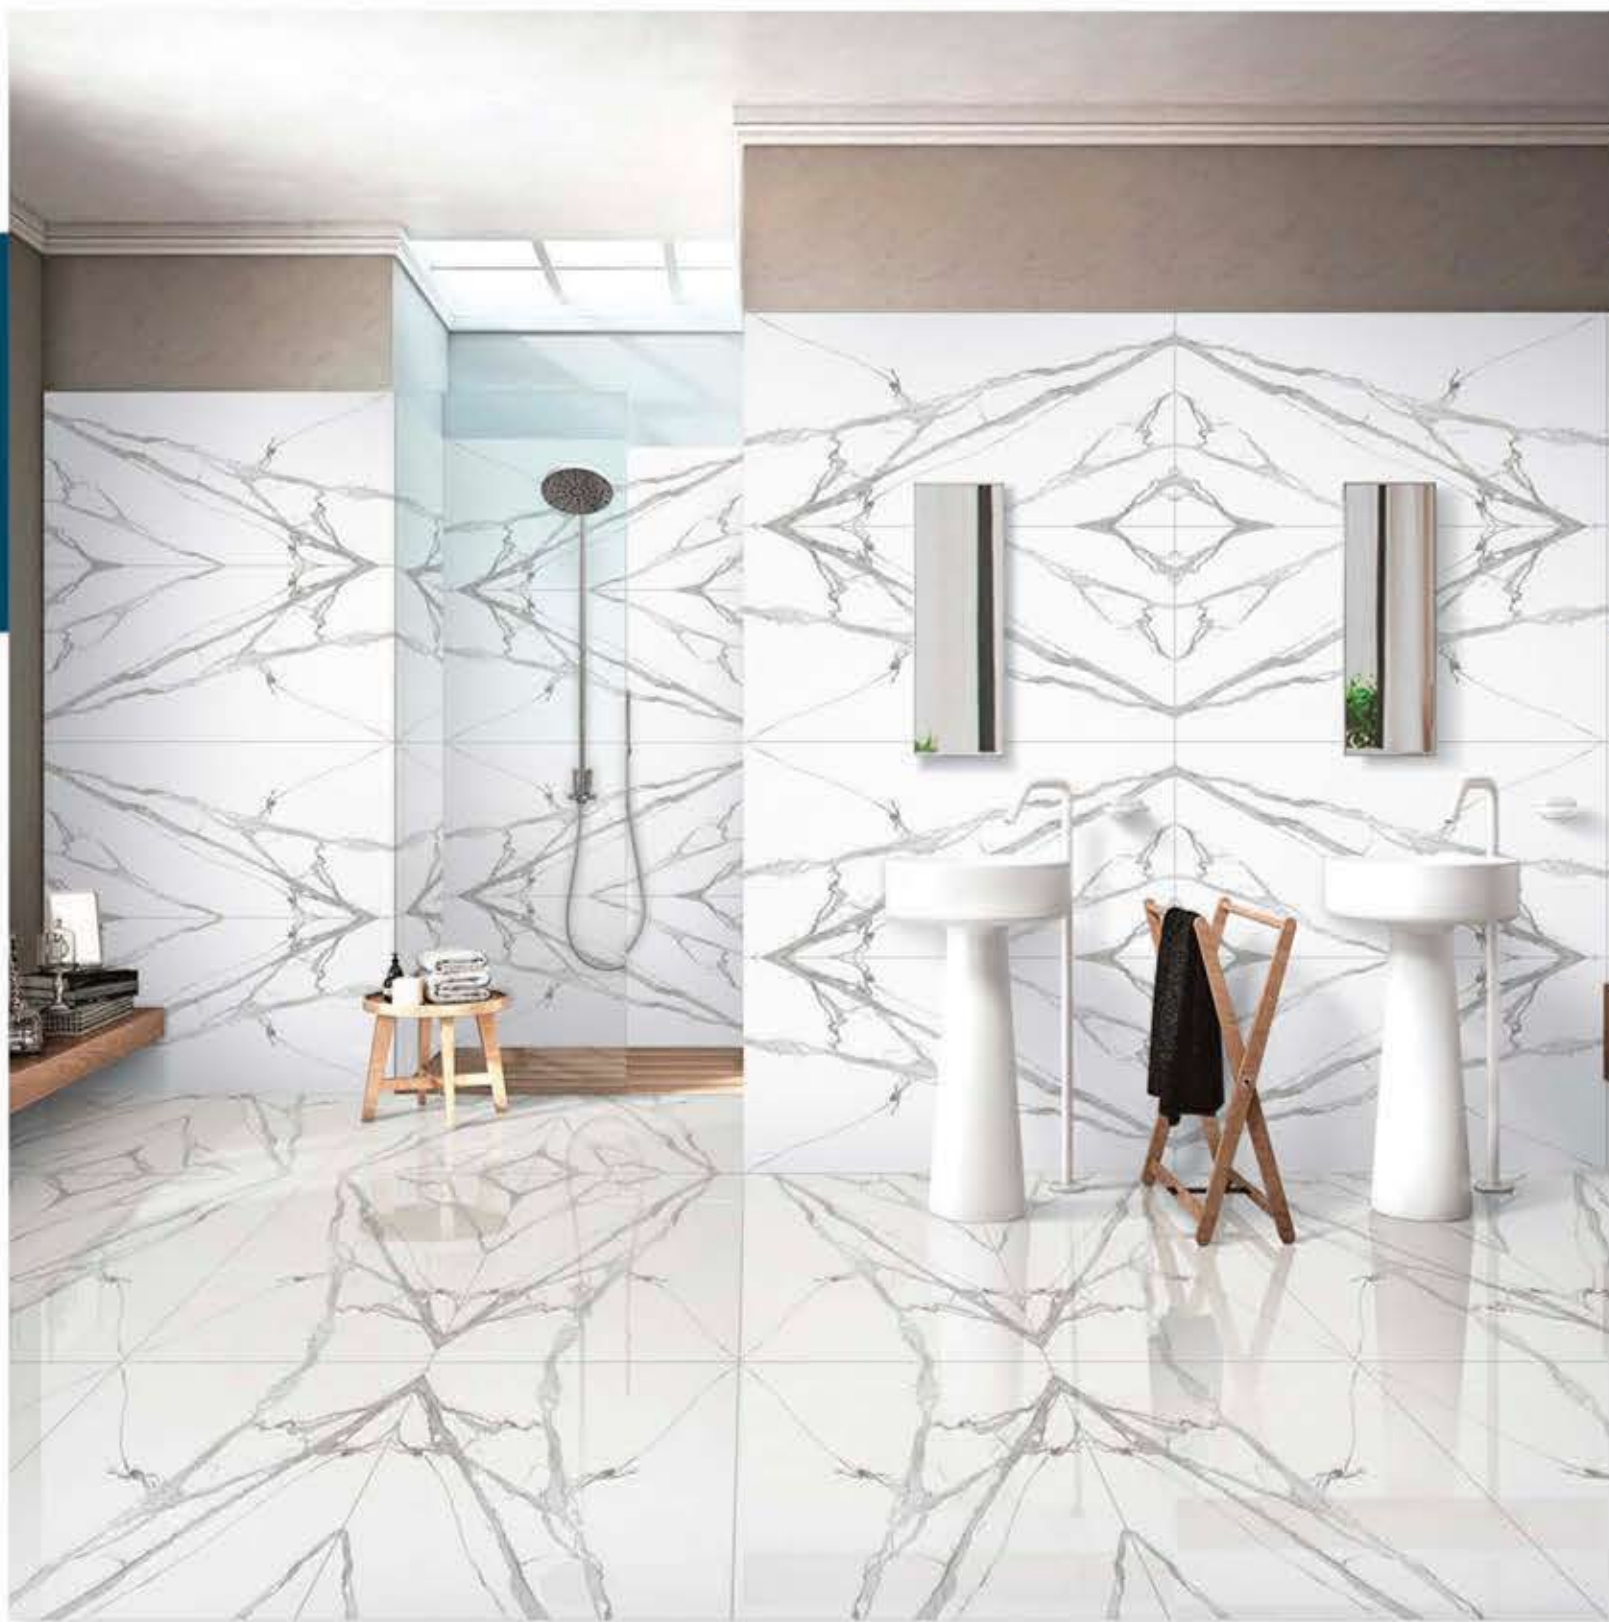

600 X 1200 MM, GLOSSY,

A

B

BROWN PEARL

600 X 1200 MM, GLOSSY,

CALACATTA GREY

600 X 1200 MM, GLOSSY,

 **ORECAL**
OVERSEAS

FOSSIL BROWN

600 X 1200 MM, GLOSSY,

A

B

GREY PEARL

600 X 1200 MM, GLOSSY,

A

B

KASHMIRI BLUE

600 X 1200 MM, GLOSSY,

A

B

SPIDER

600 X 1200 MM, GLOSSY,

STATUARIO CLASSIC

600 X 1200 MM, GLOSSY,

A

B

STATUARIO SUPER

600 X 1200 MM, GLOSSY,

A

B

THUMPS CLASSIC

600 X 1200 MM, GLOSSY,