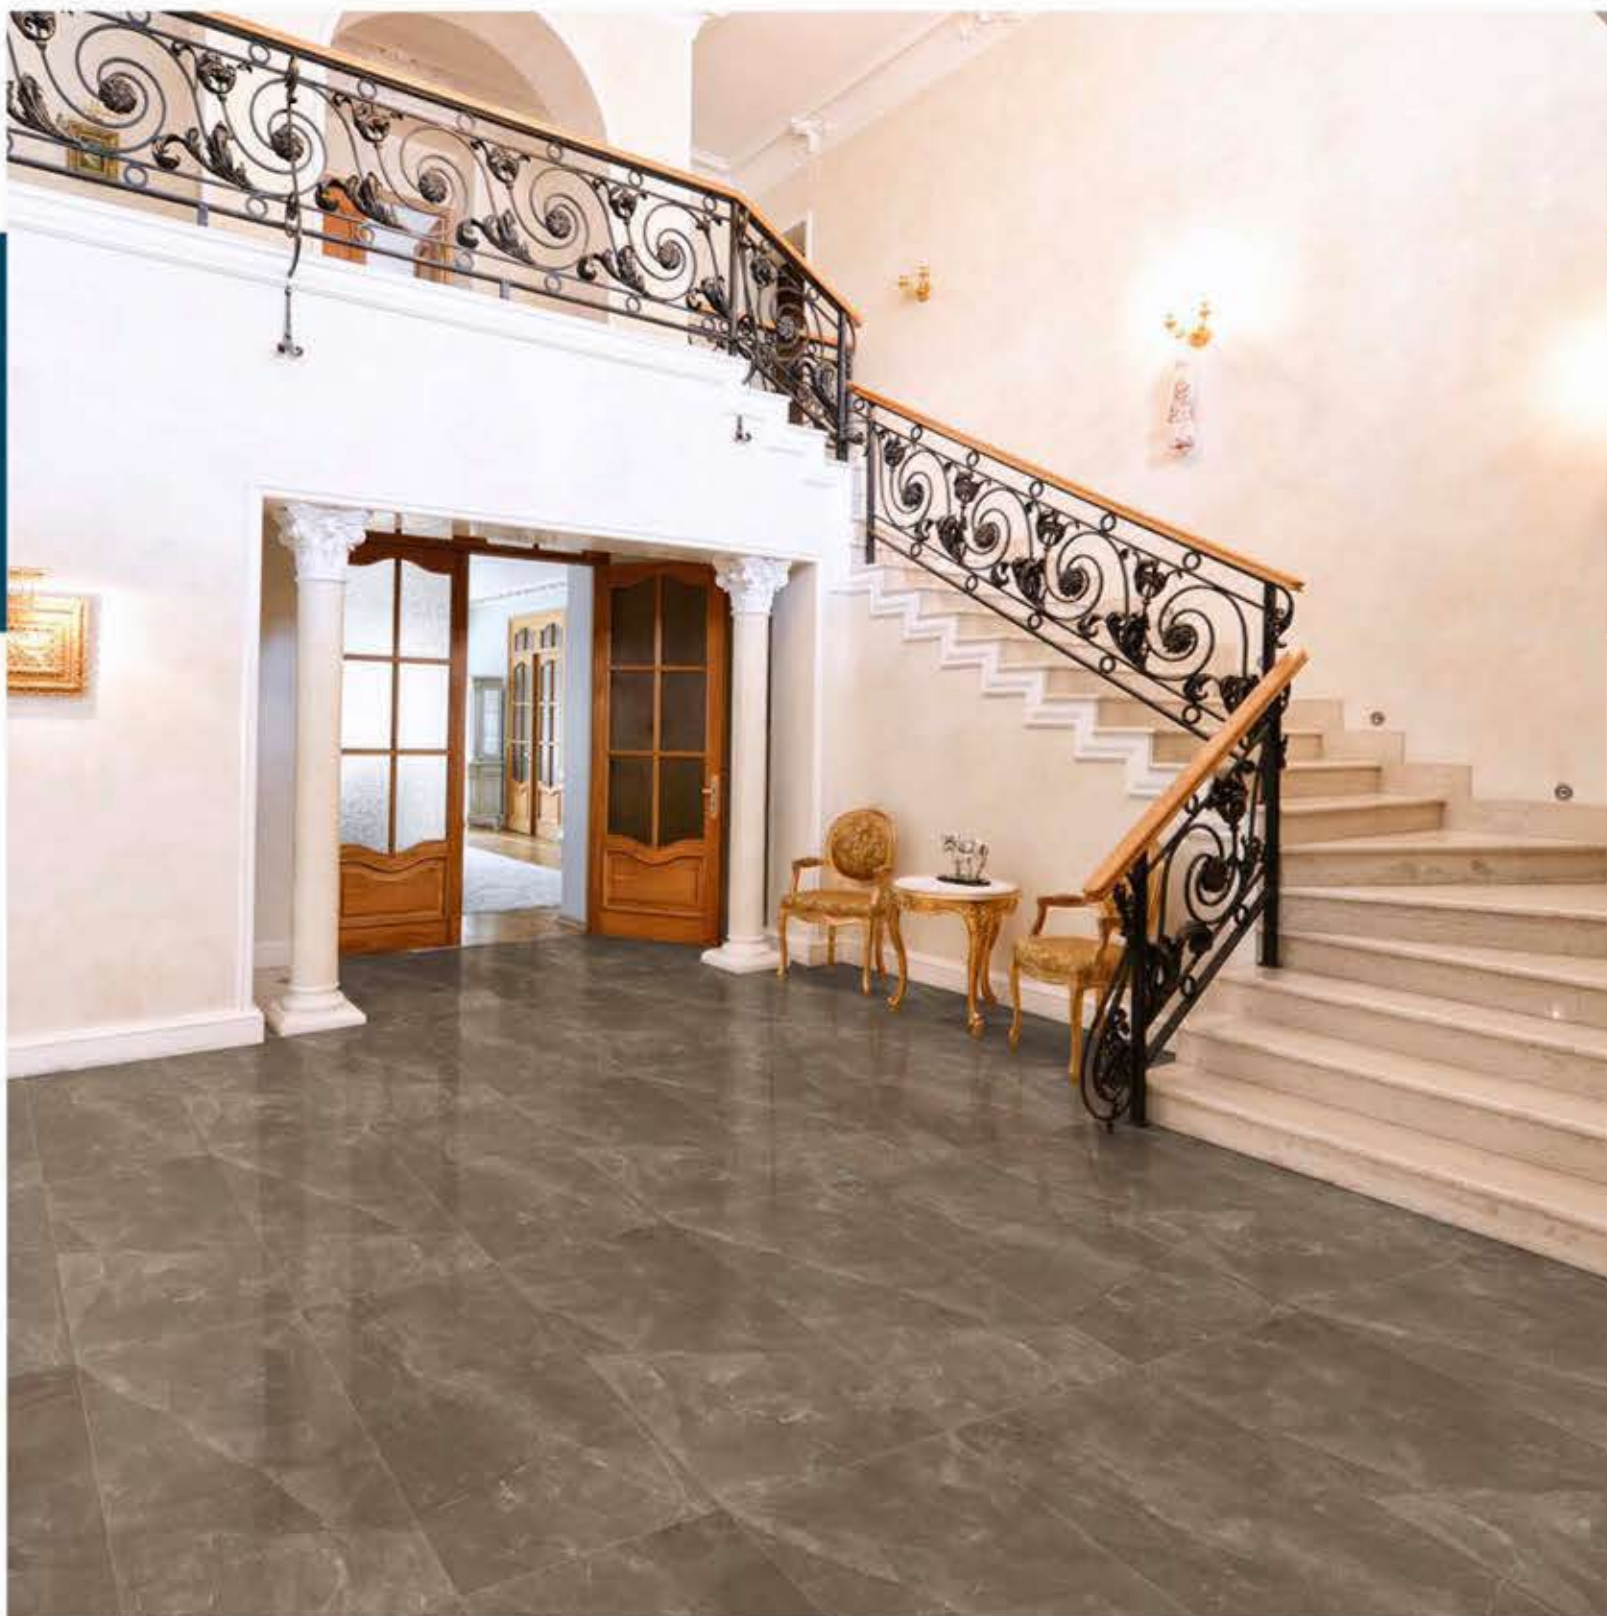

ARMANI ALMOND

600 X 1200 MM, GLOSSY,