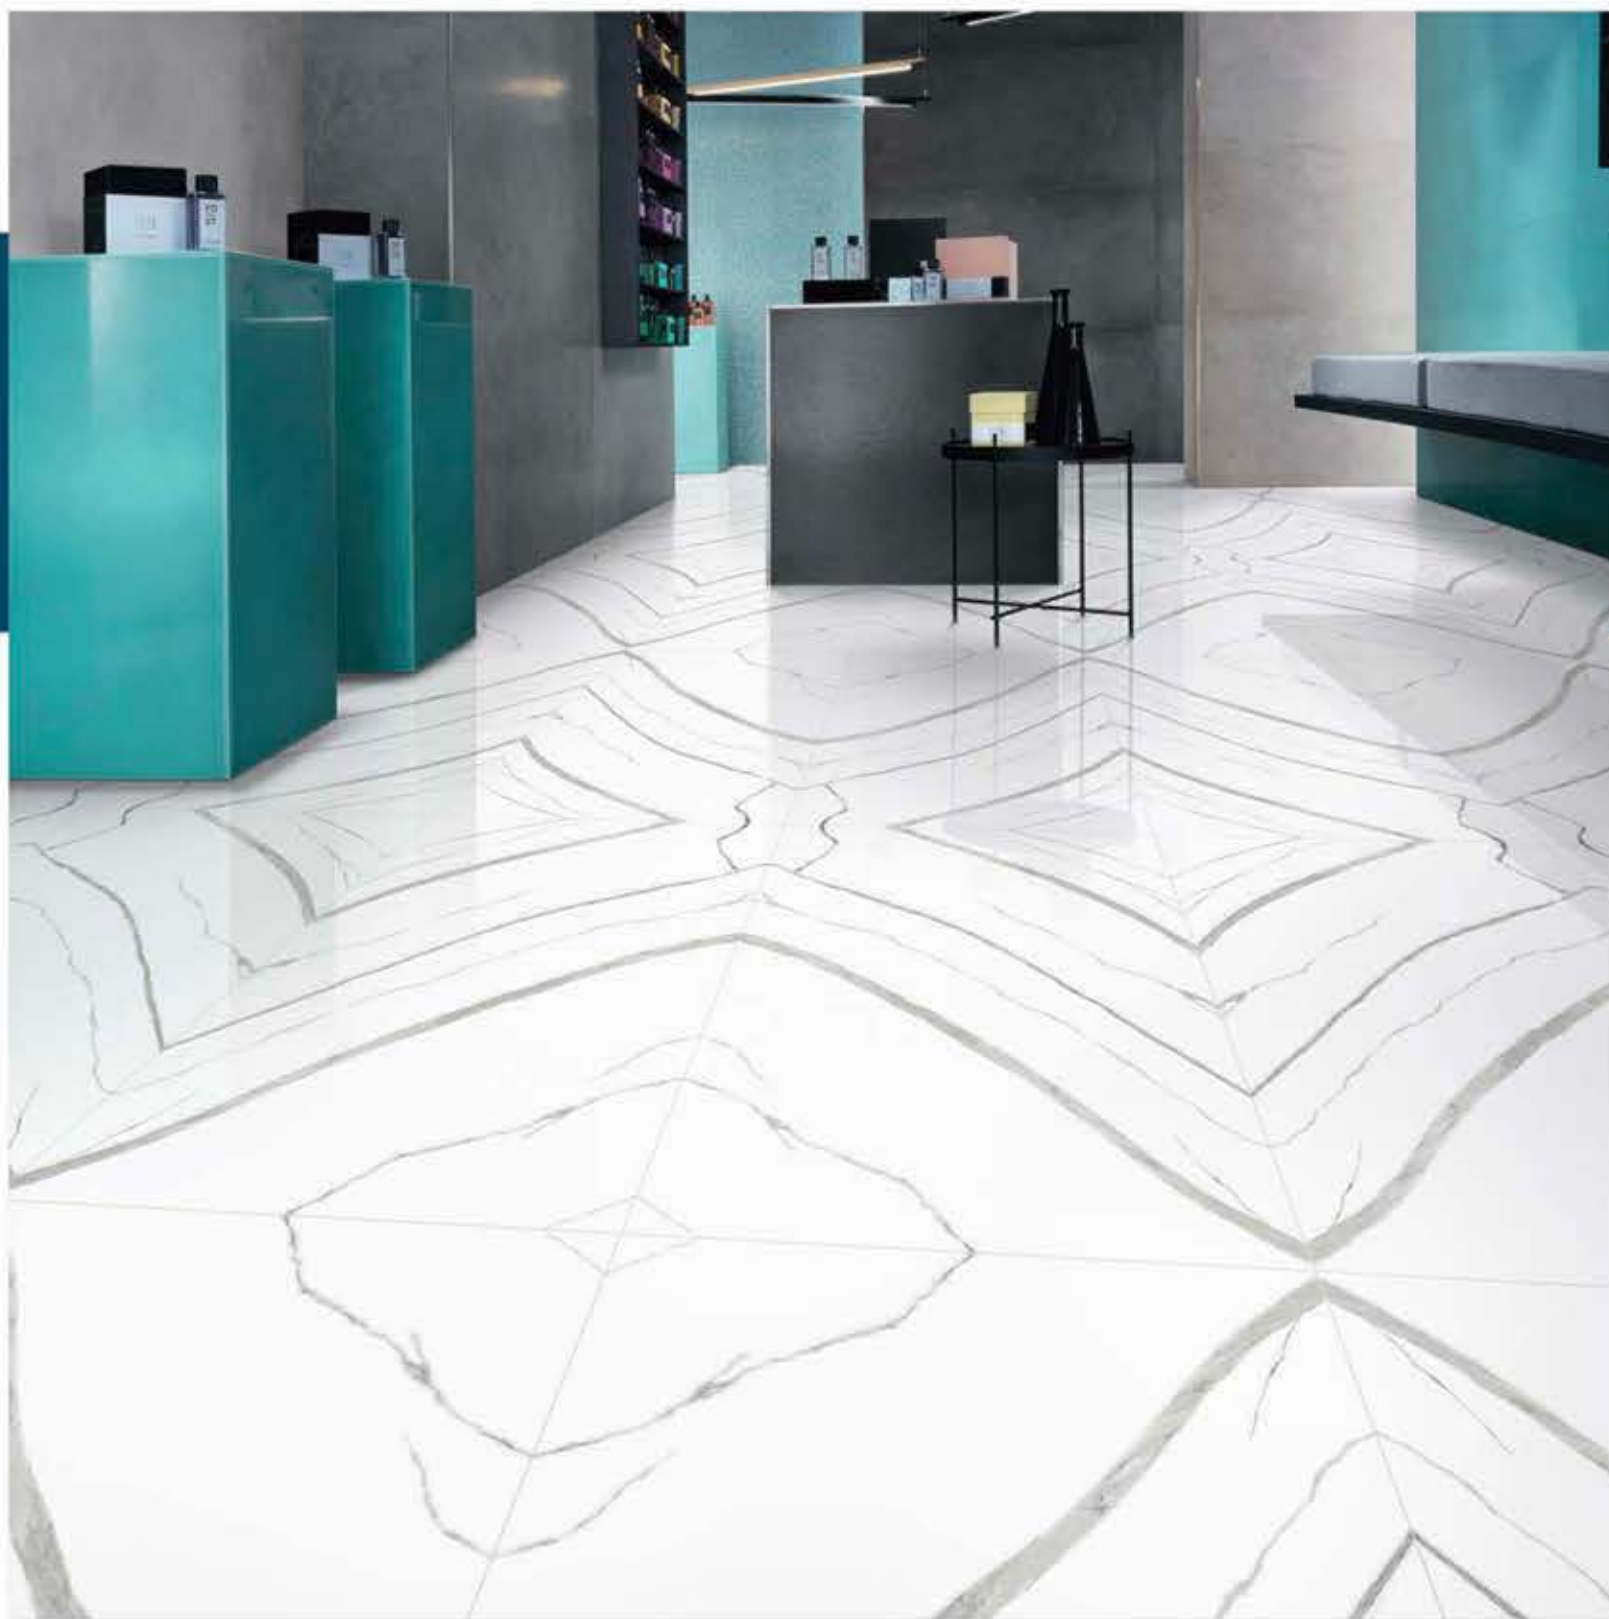

600 X 1200 MM, GLOSSY,

A

B

BROWN PEARL

600 X 1200 MM, GLOSSY,

CALACATTA GREY

600 X 1200 MM, GLOSSY,

 **ORECAL**
OVERSEAS

FOSSIL BROWN

600 X 1200 MM, GLOSSY,

A

B

GREY PEARL

600 X 1200 MM, GLOSSY,

A

B

KASHMIRI BLUE

600 X 1200 MM, GLOSSY,

A

B

SPIDER

600 X 1200 MM, GLOSSY,

STATUARIO CLASSIC

600 X 1200 MM, GLOSSY,