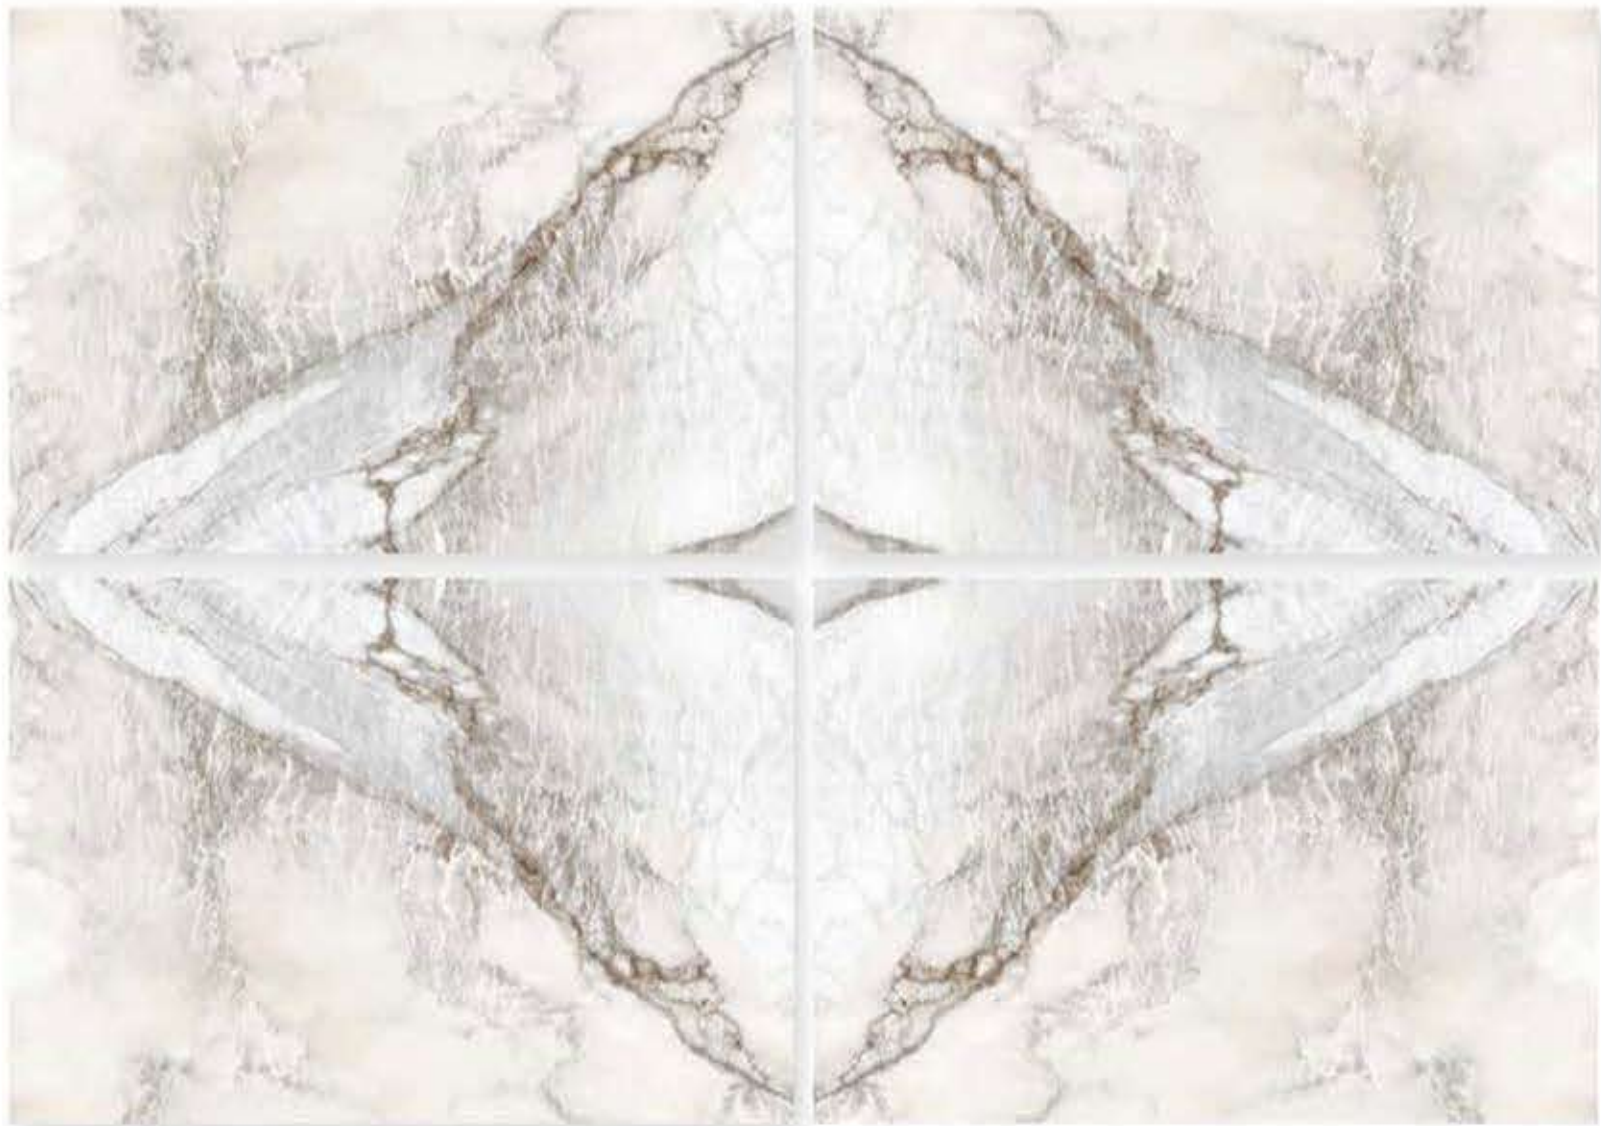

VISUAL WHITE

600 X 1200 MM, GLOSSY,

VOLCANO NATURAL

600 X 1200 MM, GLOSSY,

WEATHER ONYX GREEN

600 X 1200 MM, GLOSSY,

WHITE MACAUBAS

600 X 1200 MM, GLOSSY,